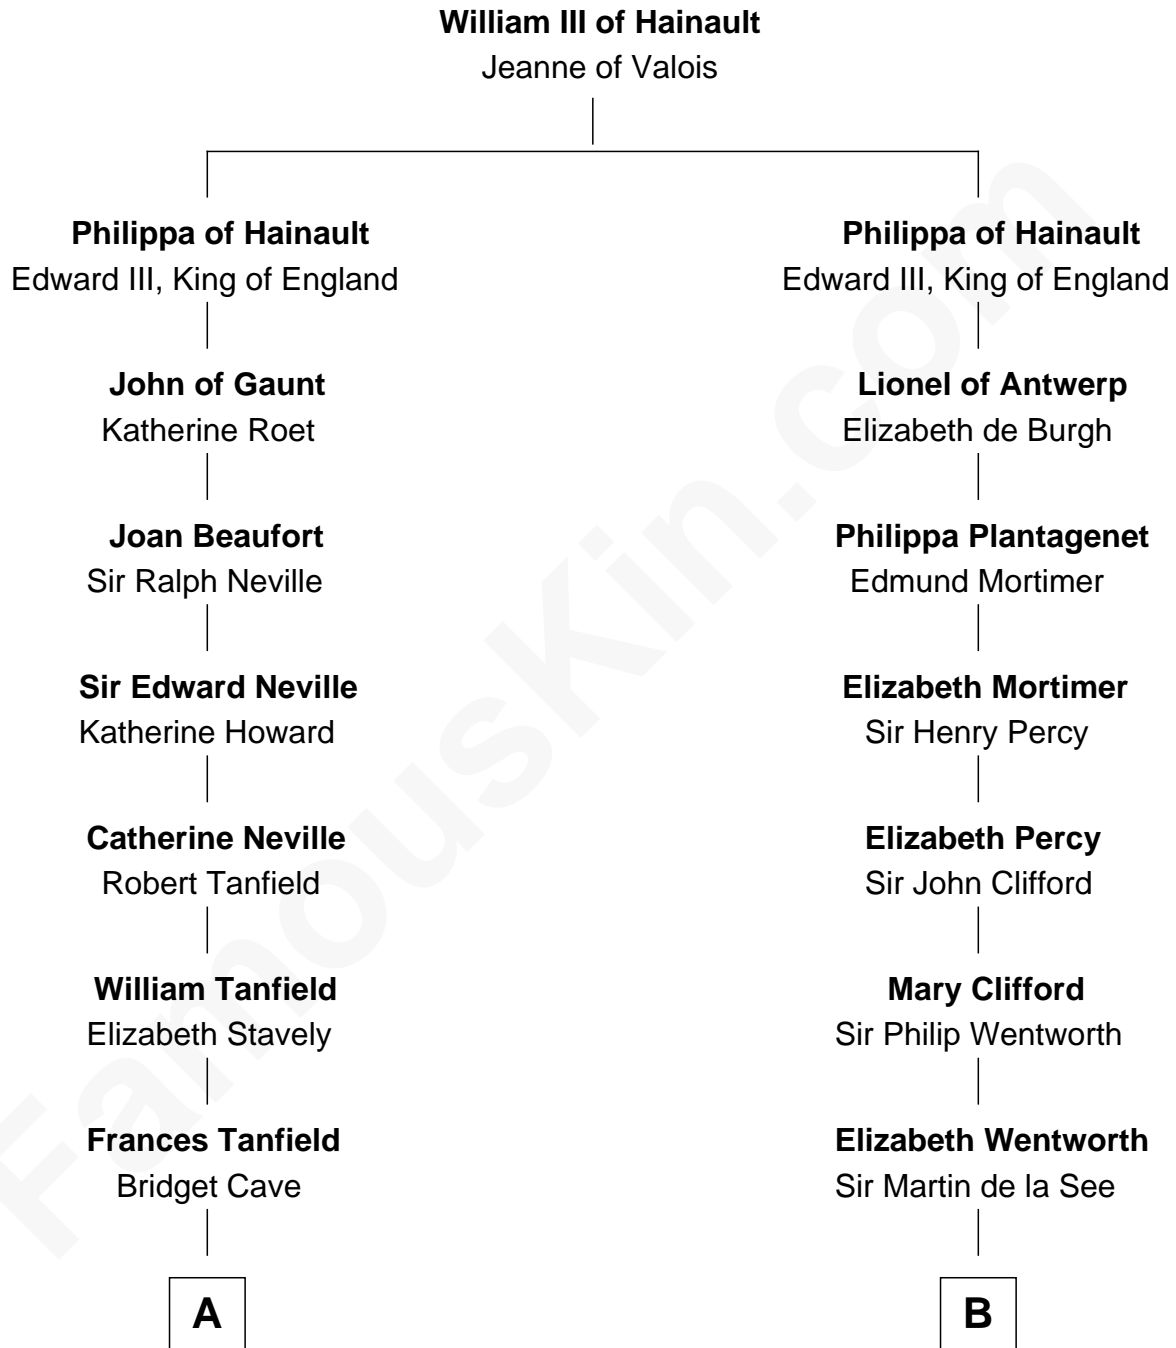

FamousKin.com

Relationship Chart of

Upton Sinclair

Pulitzer Prize Winning Novelist

19th cousin 2 times removed of

Alice (Lee) Roosevelt

First Wife of President Theodore Roosevelt

C