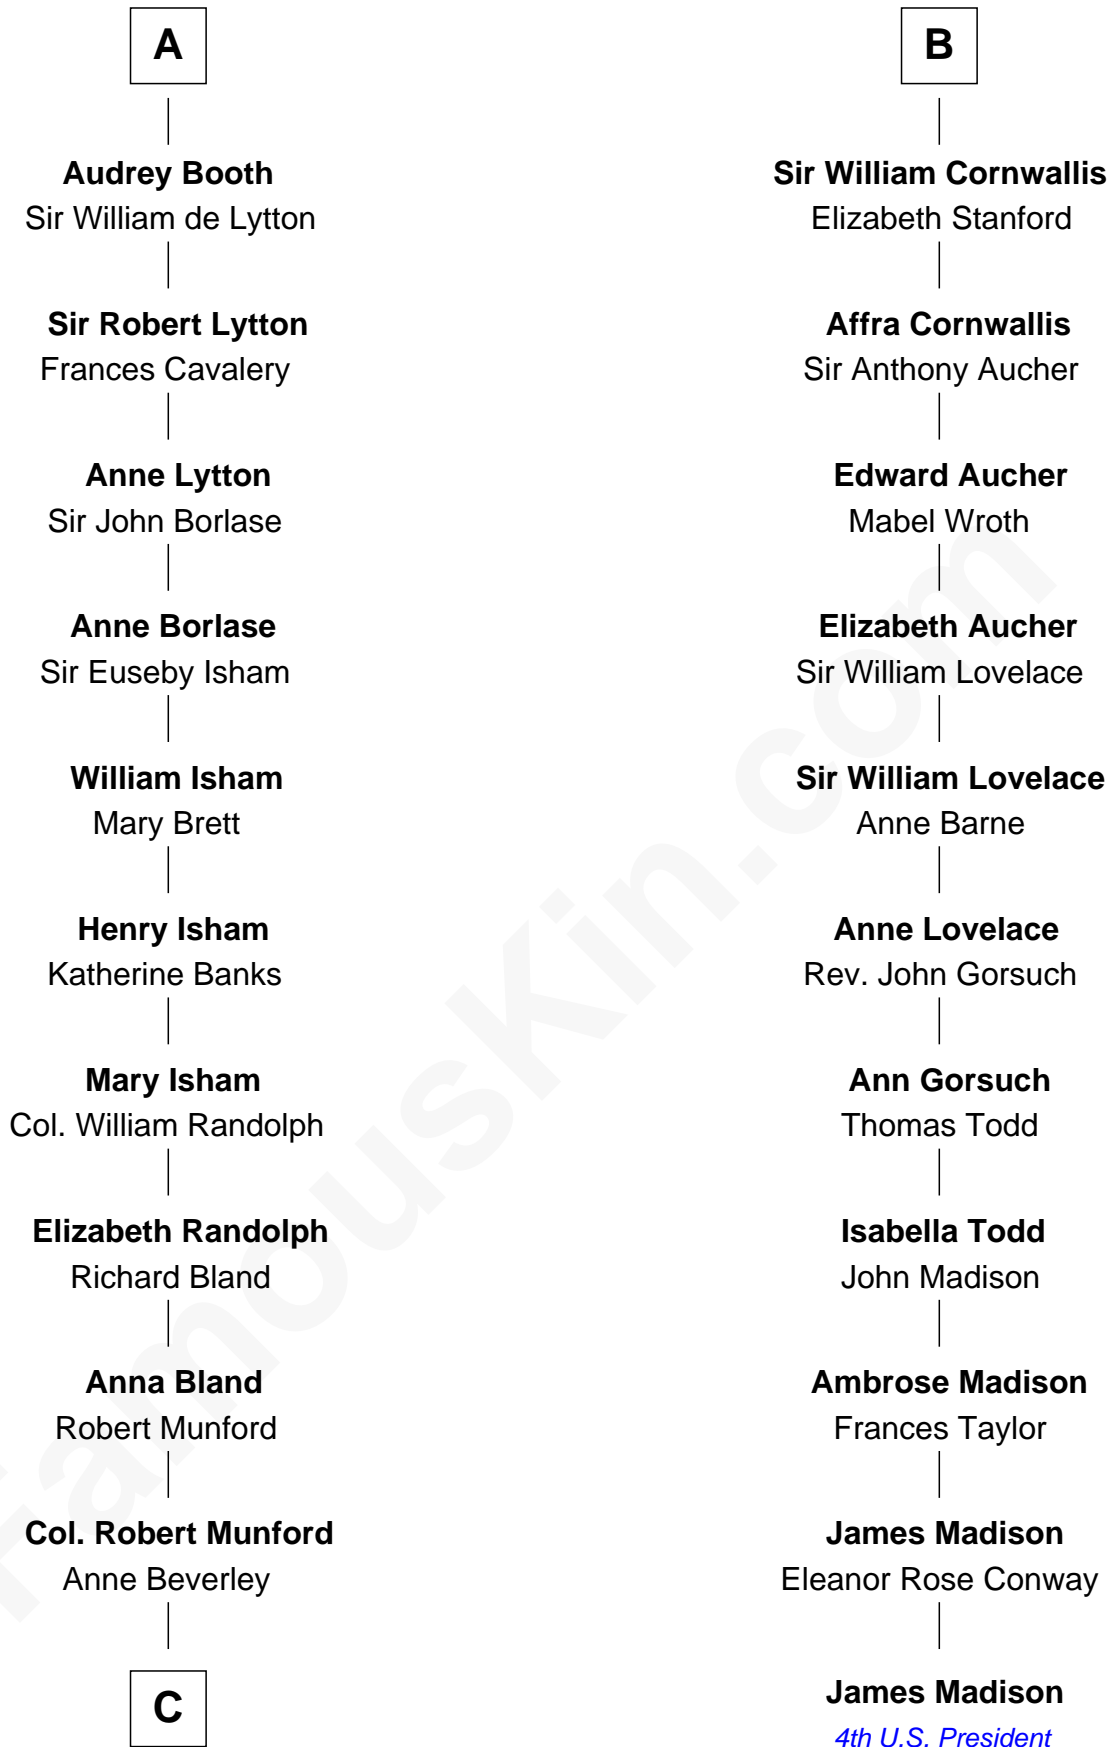

FamousKin.com

Relationship Chart of

Upton Sinclair

Pulitzer Prize Winning Novelist

17th cousin 4 times removed of

James Madison

4th U.S. President

Sir Hugh le Despencer

Elizabeth de Tibetot

Margery Despencer

Sir Roger Wentworth

Margaret Wentworth

Sir William Hopton

Margaret Hopton

Sir Philip Booth

A

Hugh le Despencer

Eleanor de Clare

Isabel le Despencer

Richard Fitzalan

Sir Edmund Fitzalan

Sibyl de Montagu

Philippe Fitzalan

Sir Richard Sergeaux

Philippa Sergeaux

Sir Robert Pashley

Anne Pashley

Edward Tyrrell

Philippa Tyrrell

Thomas Cornwallis

B

C