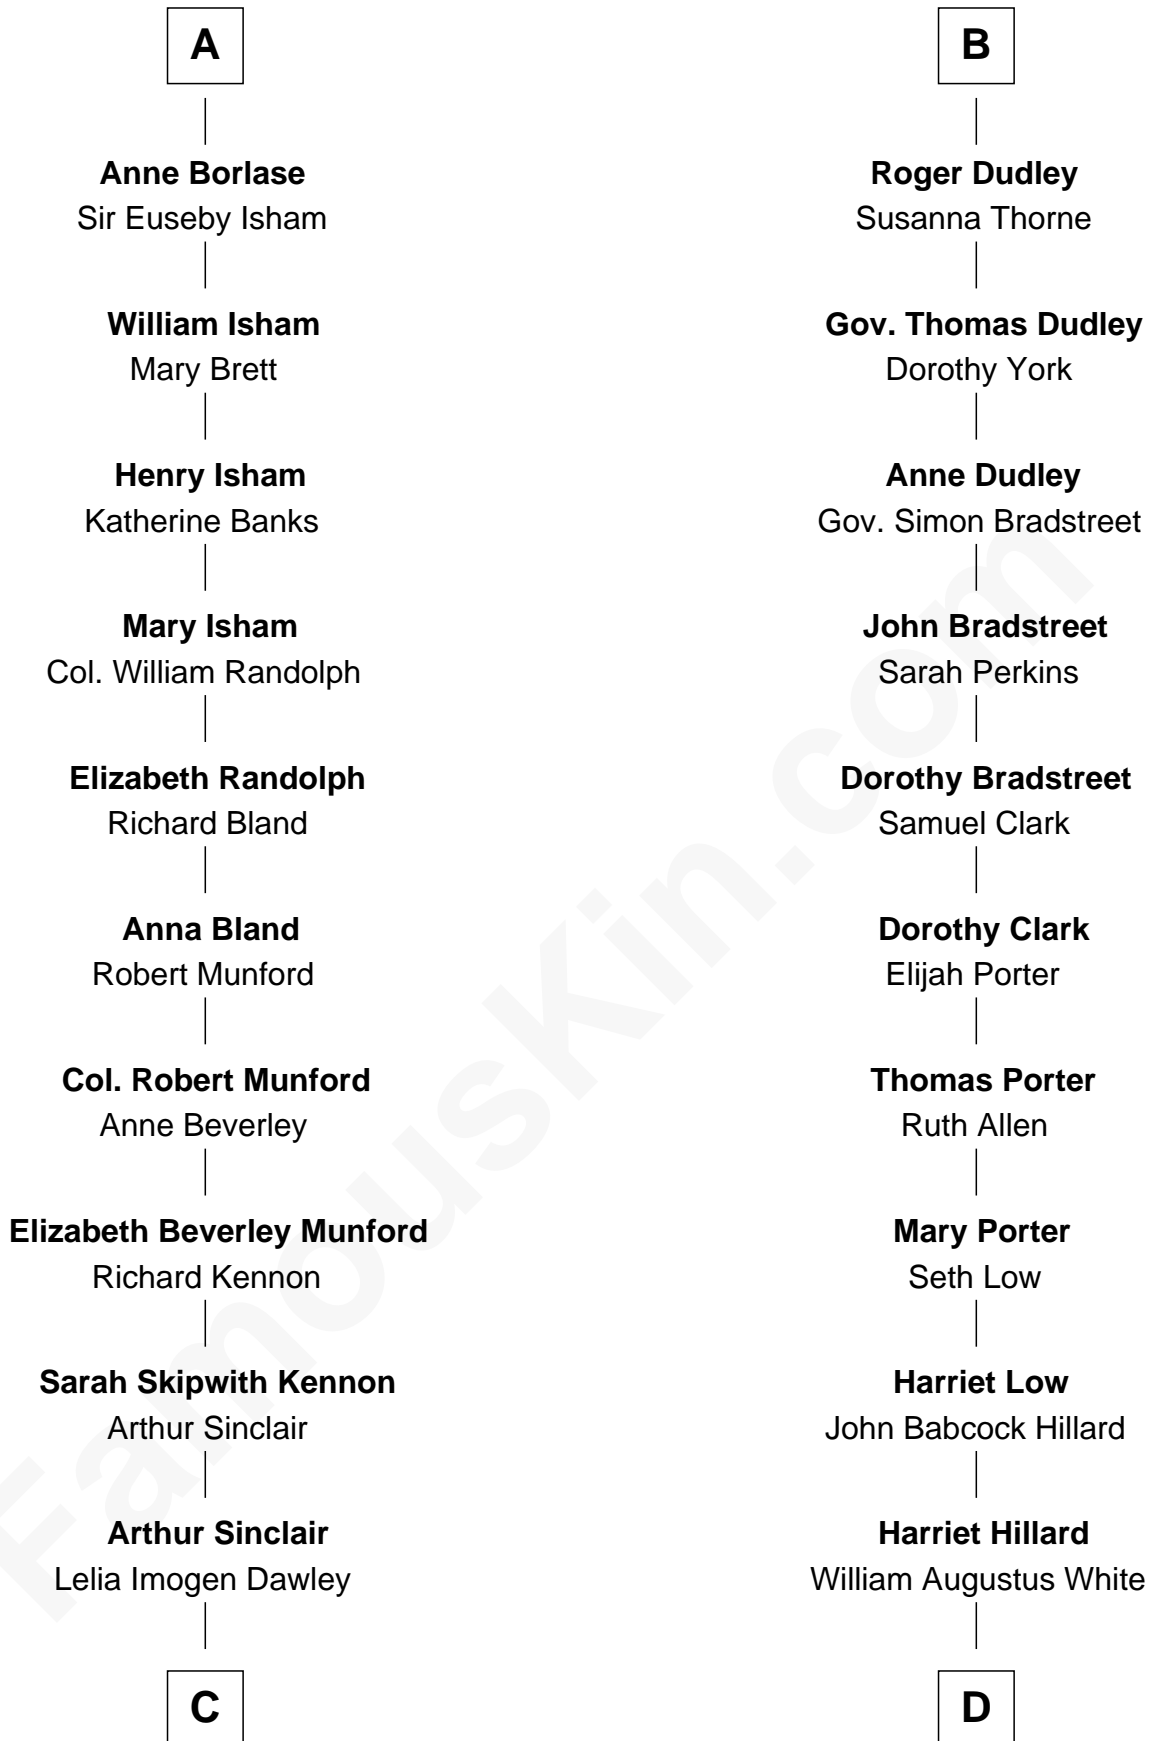

## Relationship Chart of

### Upton Sinclair

*Pulitzer Prize Winning Novelist*

18th cousin 1 time removed of

**Bill Weld**

*68th Governor of Massachusetts*

**C**

**Upton Beall Sinclair**  
Priscilla Augusta Harden

**Upton Sinclair**  
*Pulitzer Prize Novelist*

**D**

**Margaret Low White**  
Francis Minot Weld

**David Weld**  
Mary Blake Nichols

**Bill Weld**  
*68th Governor of Massachusetts*

FamousKin.com