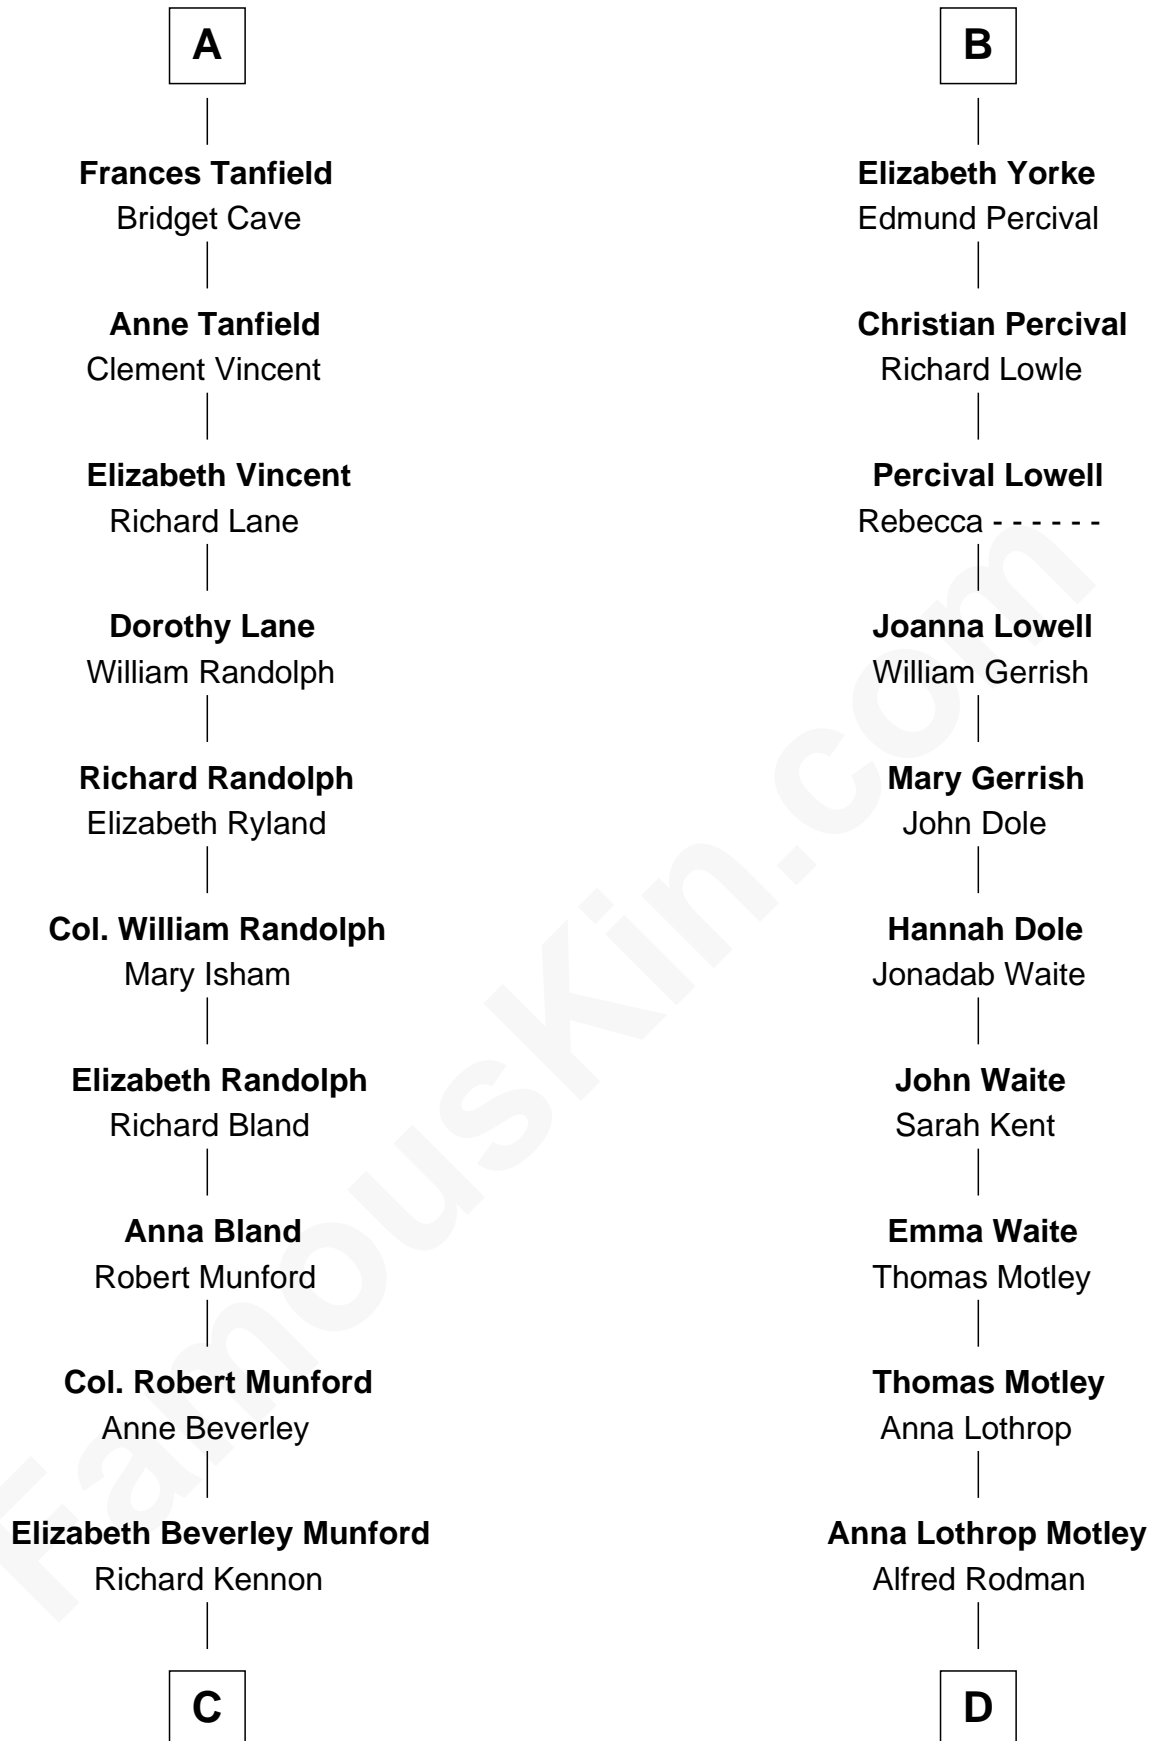

FamousKin.com Relationship Chart of

Upton Sinclair

Pulitzer Prize Winning Novelist

20th cousin of

Tuesday Weld

TV and Movie Actress

Humphrey de Bohun
Elizabeth Plantagenet

Sir William de Bohun
Elizabeth de Badlesmere

Elizabeth de Bohun
Sir Richard Fitzalan

Elizabeth Fitzalan
Sir Thomas Mowbray

Margaret Mowbray
Sir Robert Howard

Katherine Howard
Sir Edward Neville

Catherine Neville
Robert Tanfield

William Tanfield
Elizabeth Stavelly

A

Margaret de Bohun
Sir Hugh de Courtnay

Elizabeth de Courtnay
Sir Andrew Luttrell

Sir Hugh Luttrell
Catherine de Beaumont

Sir John Luttrell
Margaret Touchet

Sir James Luttrell
Elizabeth Courtnay

Sir Hugh Luttrell
Margaret Hill

Eleanor Luttrell
Roger Yorke

B

C

Sarah Skipwith Kennon

Arthur Sinclair

Arthur Sinclair

Lelia Imogen Dawley

Upton Beall Sinclair