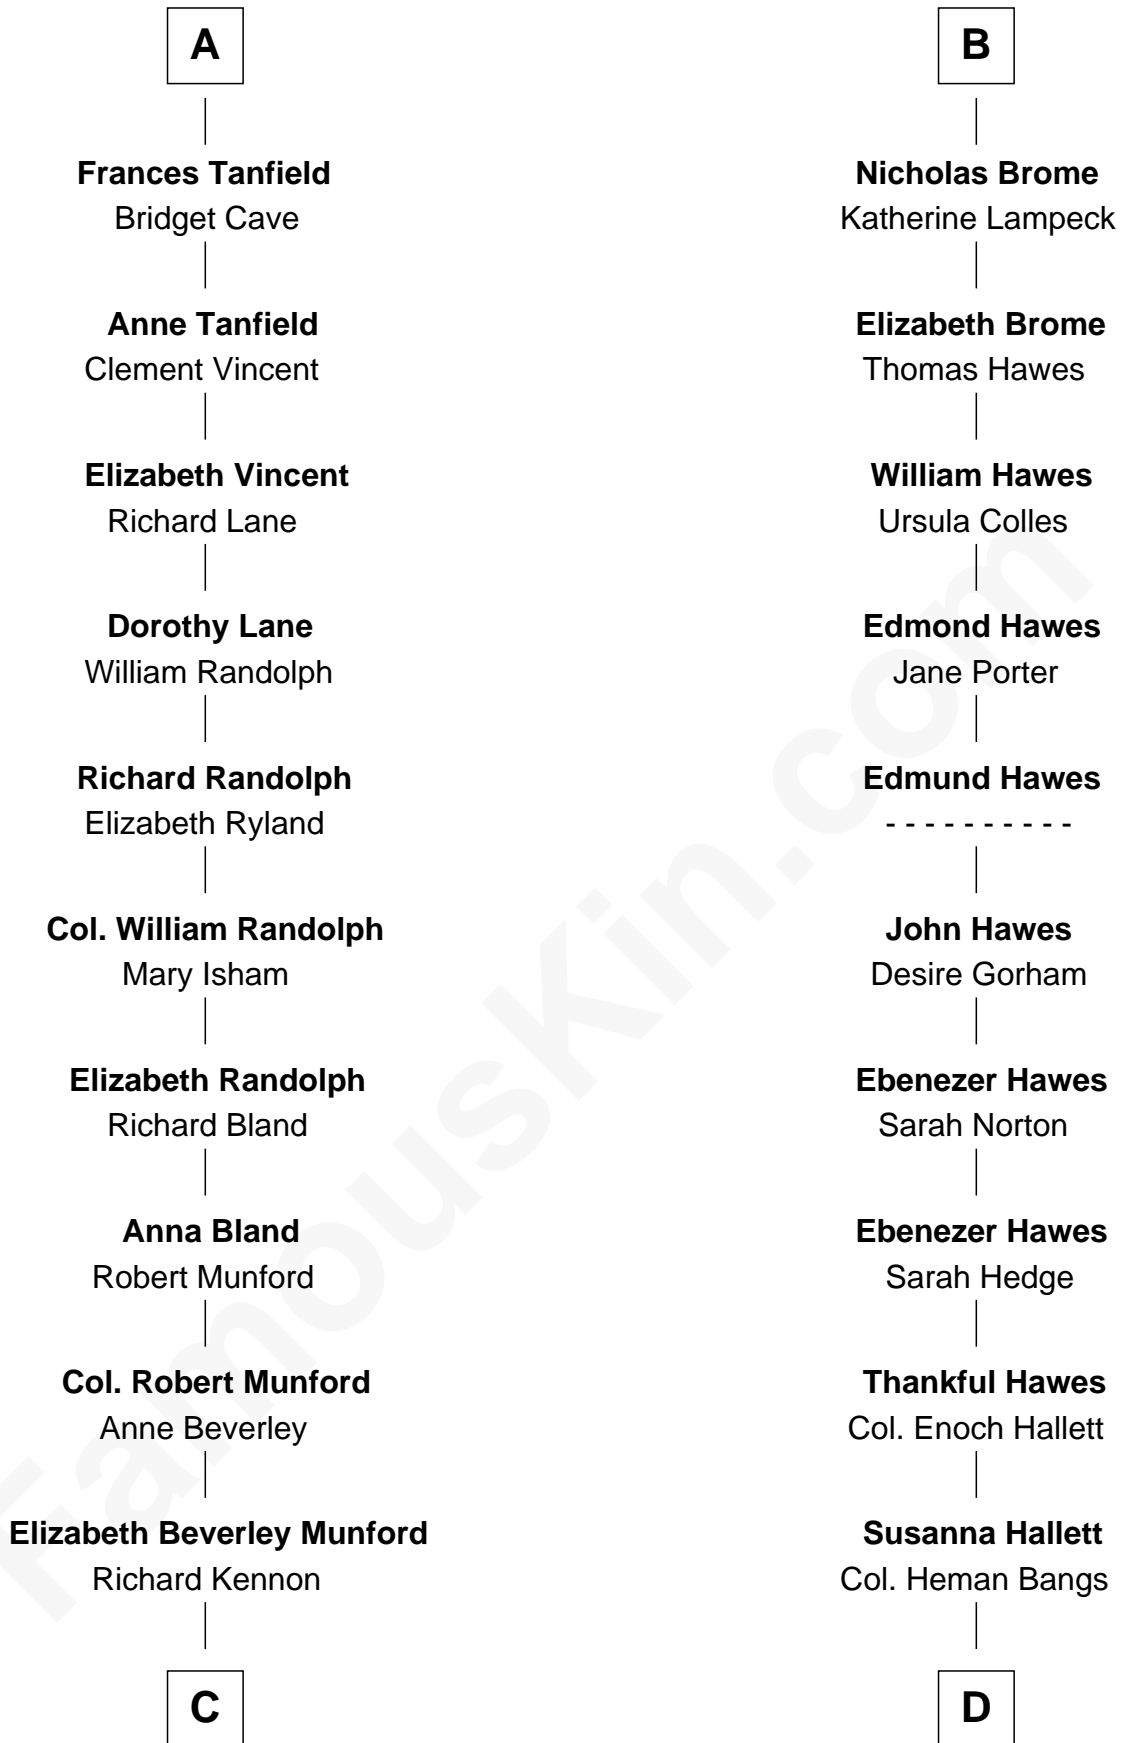

FamousKin.com

Relationship Chart of

Upton Sinclair

Pulitzer Prize Winning Novelist

19th cousin 1 time removed of

Eugene Foss

45th Governor of Massachusetts

Sir James de Audley

Sir Hugh Shirley

Beatrice Brewes

Sir Ralph Shirley

Joan Basset

Beatrice Shirley

John Brome

B

C