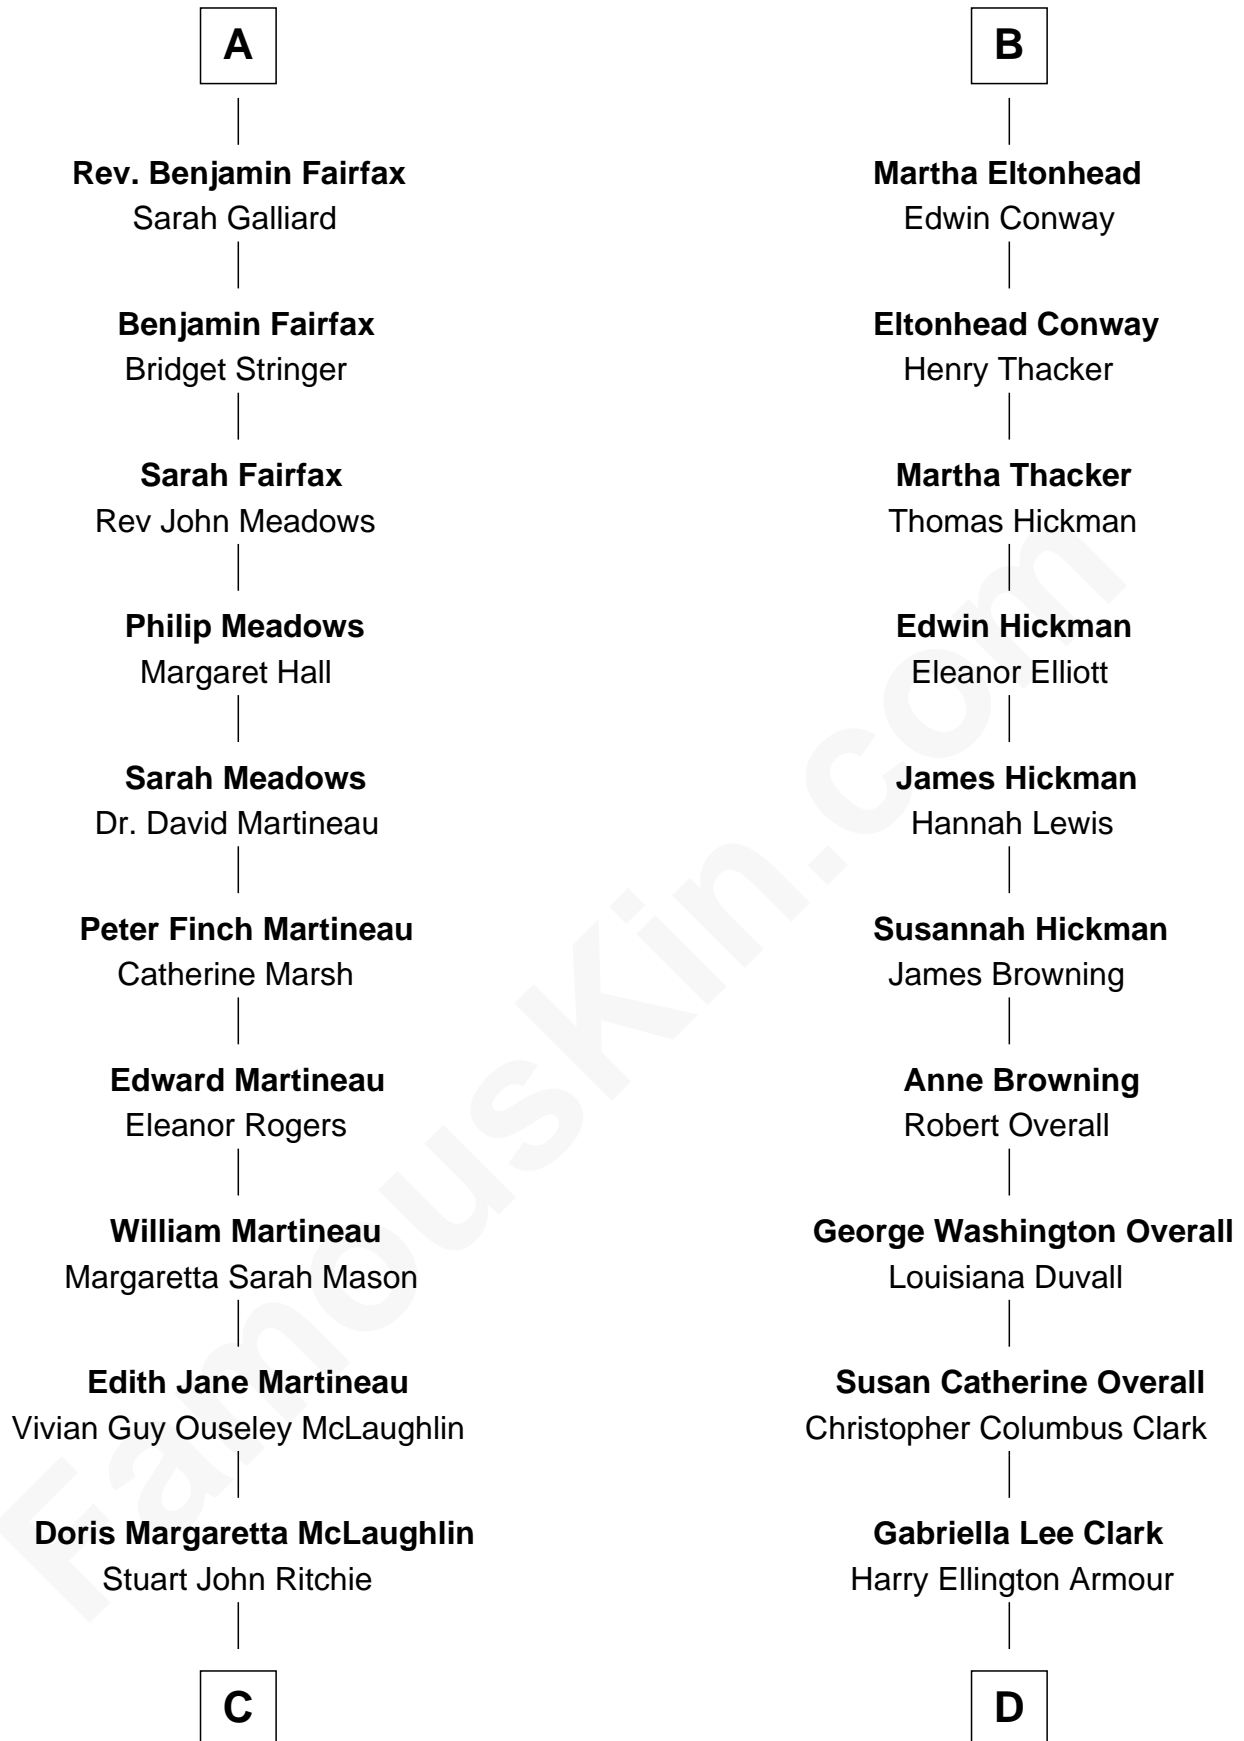

FamousKin.com Relationship Chart of

Guy Ritchie

British Filmmaker

18th cousin 2 times removed of

Barack Obama

44th U.S. President

Sir Nicholas Harington

Isabel English

C

John Vivian Ritchie
Amber Mary Parkinson

Guy Ritchie
British Filmmaker

D

Ruth Lucille Armour
Ralph Waldo Emerson Dunham

Stanley Armour Dunham
Madelyn Lee Payne

Stanley Ann Dunham
Barack Hussein Obama

Barack Obama
44th U.S. President