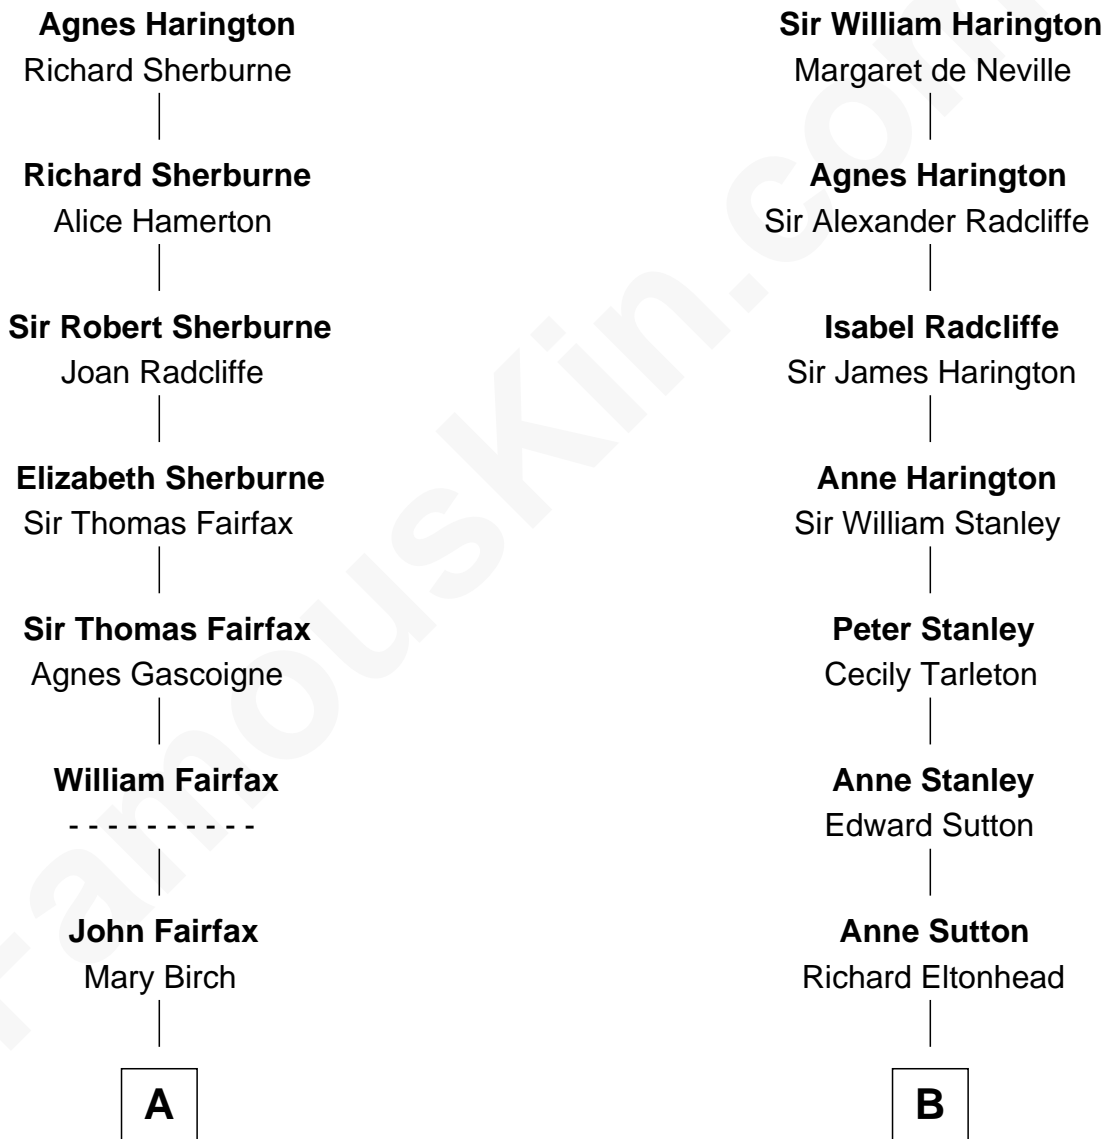

FamousKin.com Relationship Chart of

Guy Ritchie

British Filmmaker

18th cousin 2 times removed of

Barack Obama

44th U.S. President

Sir Nicholas Harington

Isabel English

C

John Vivian Ritchie
Amber Mary Parkinson

Guy Ritchie
British Filmmaker

D

Ruth Lucille Armour
Ralph Waldo Emerson Dunham

Stanley Armour Dunham
Madelyn Lee Payne

Stanley Ann Dunham
Barack Hussein Obama

Barack Obama
44th U.S. President