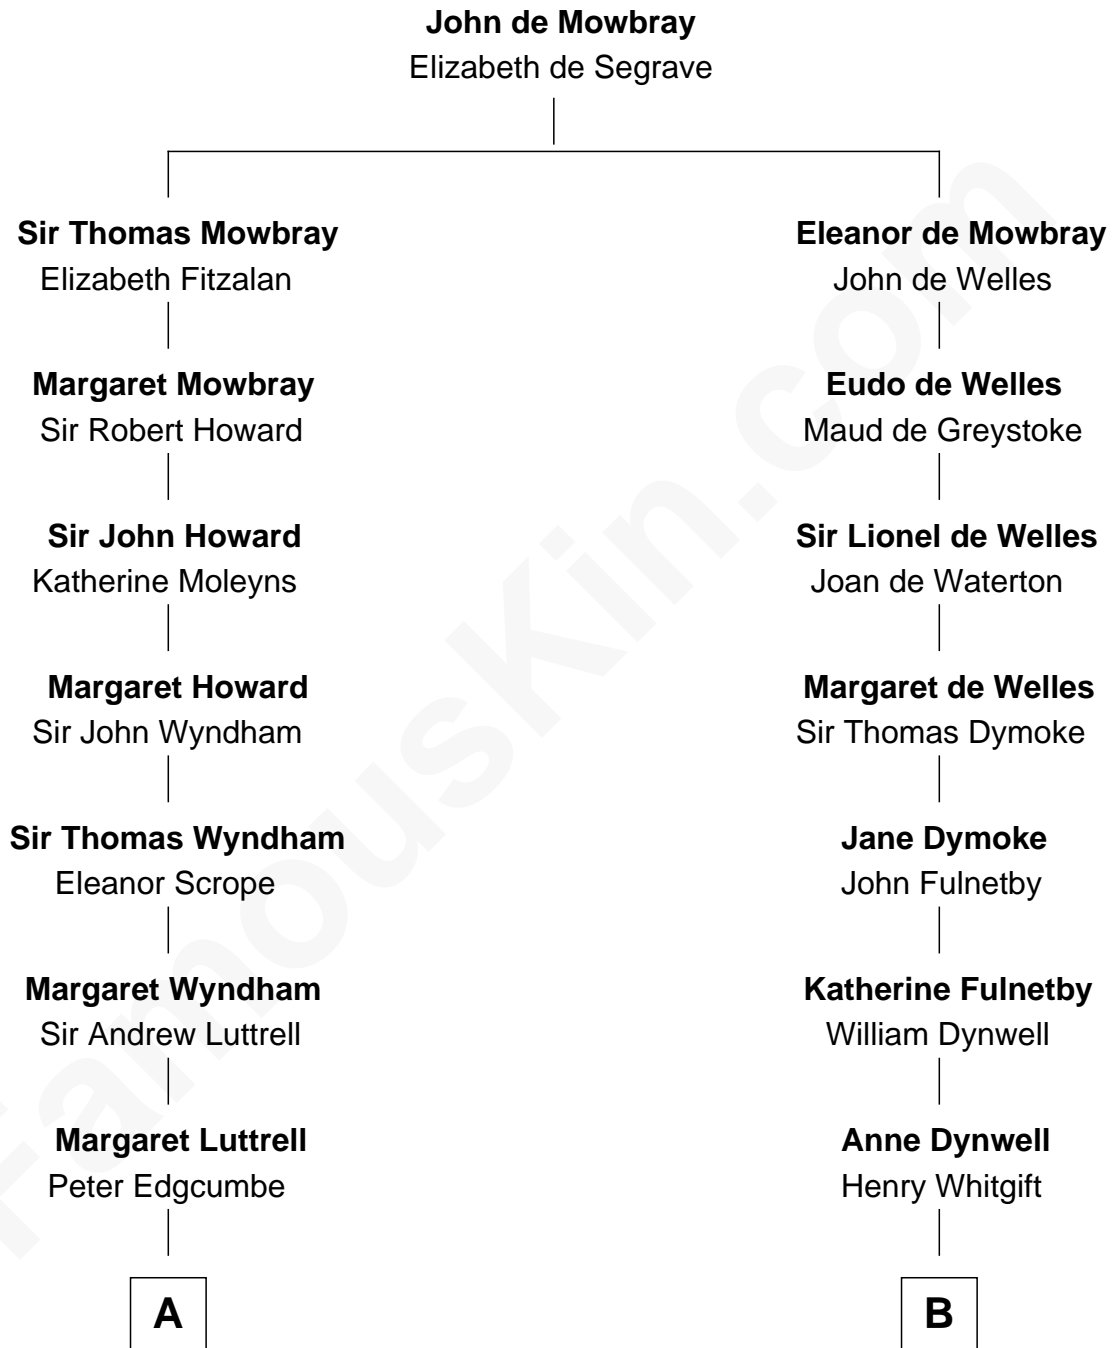

# FamousKin.com Relationship Chart of

**Guy Ritchie**

*British Filmmaker*

19th cousin of

**Owen Brewster**

*54th Governor of Maine*

FamousKin.com