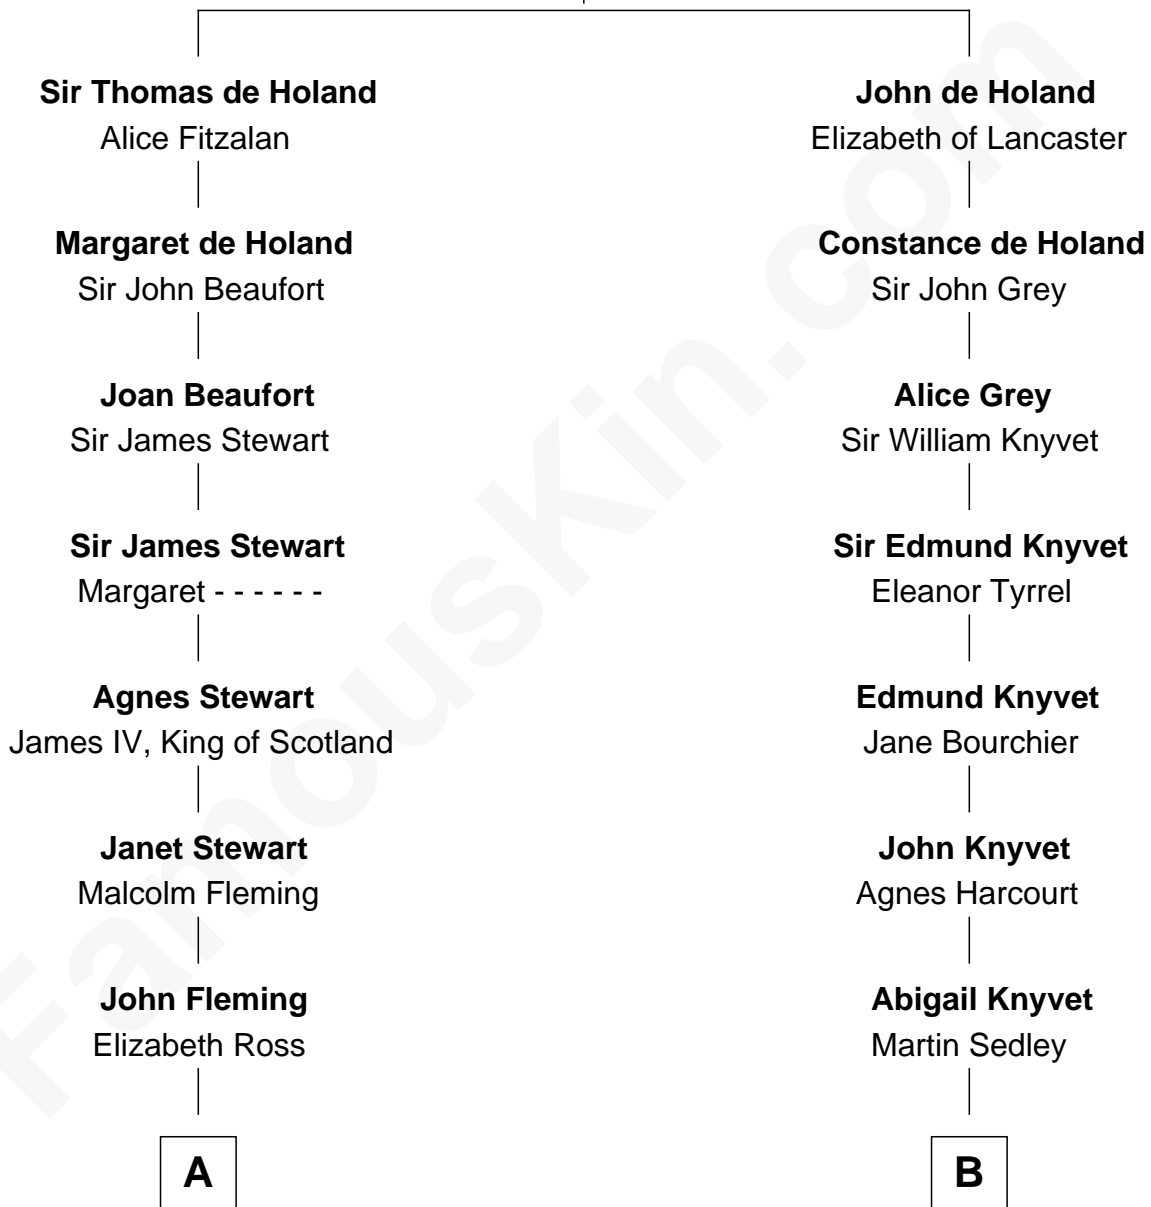

FamousKin.com Relationship Chart of

Guy Ritchie

British Filmmaker

19th cousin of

Story Musgrave

NASA Astronaut

Thomas Holand
Joan Plantagenet

FamousKin.com