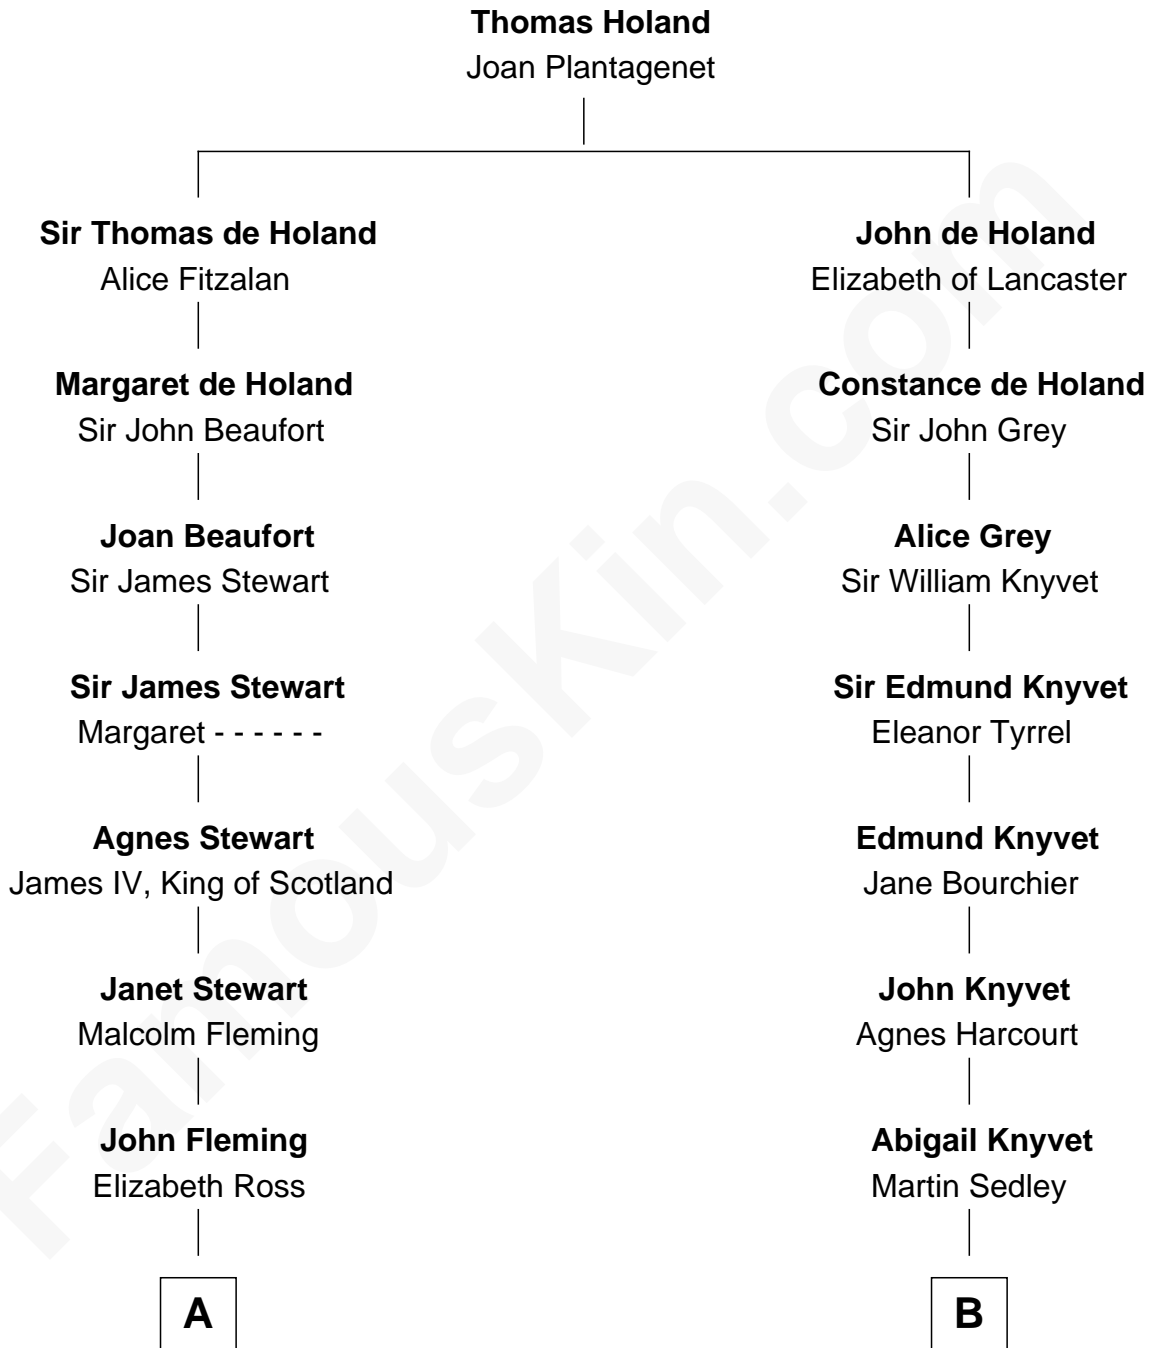

FamousKin.com Relationship Chart of

Guy Ritchie

British Filmmaker

15th cousin 4 times removed of

Horace Gray

U.S. Supreme Court Justice

C

—
Doris Margaretta McLaughlin

Stuart John Ritchie

—
John Vivian Ritchie

Amber Mary Parkinson

—
Guy Ritchie

British Filmmaker

FamousKin.com