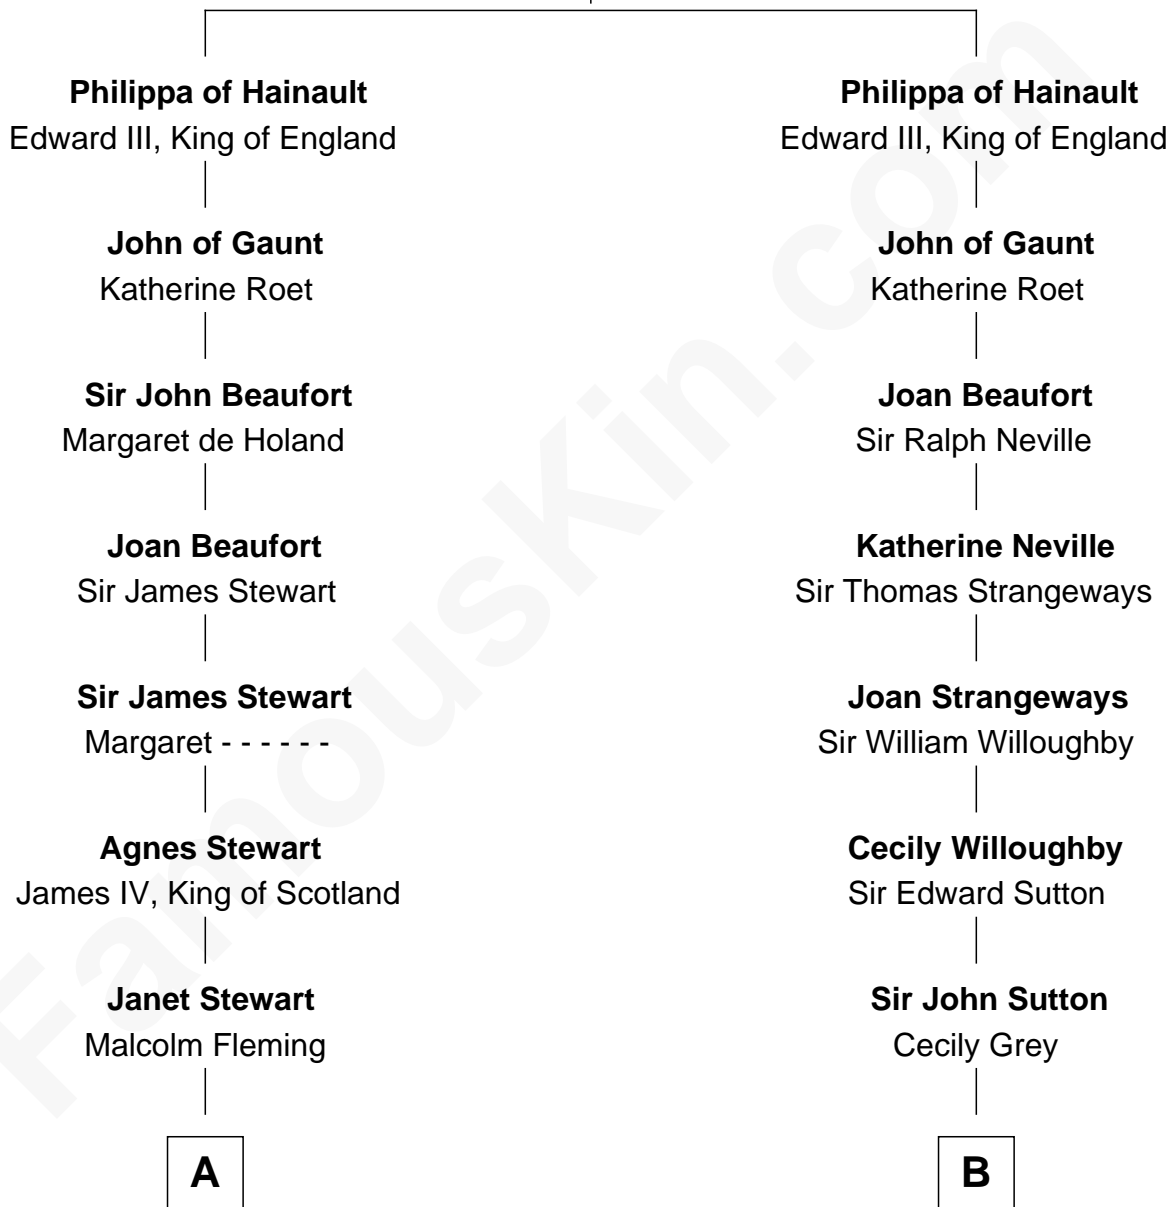

# FamousKin.com Relationship Chart of

**Guy Ritchie**

*British Filmmaker*

20th cousin 1 time removed of

**Anna Faris**

*TV and Movie Actress*

**William III of Hainault**

Jeanne of Valois

**C**

**Vivian Guy Ouseley McLaughlin**

Edith Jane Martineau

**Doris Margaretta McLaughlin**

Stuart John Ritchie

**John Vivian Ritchie**

Amber Mary Parkinson

**Guy Ritchie**