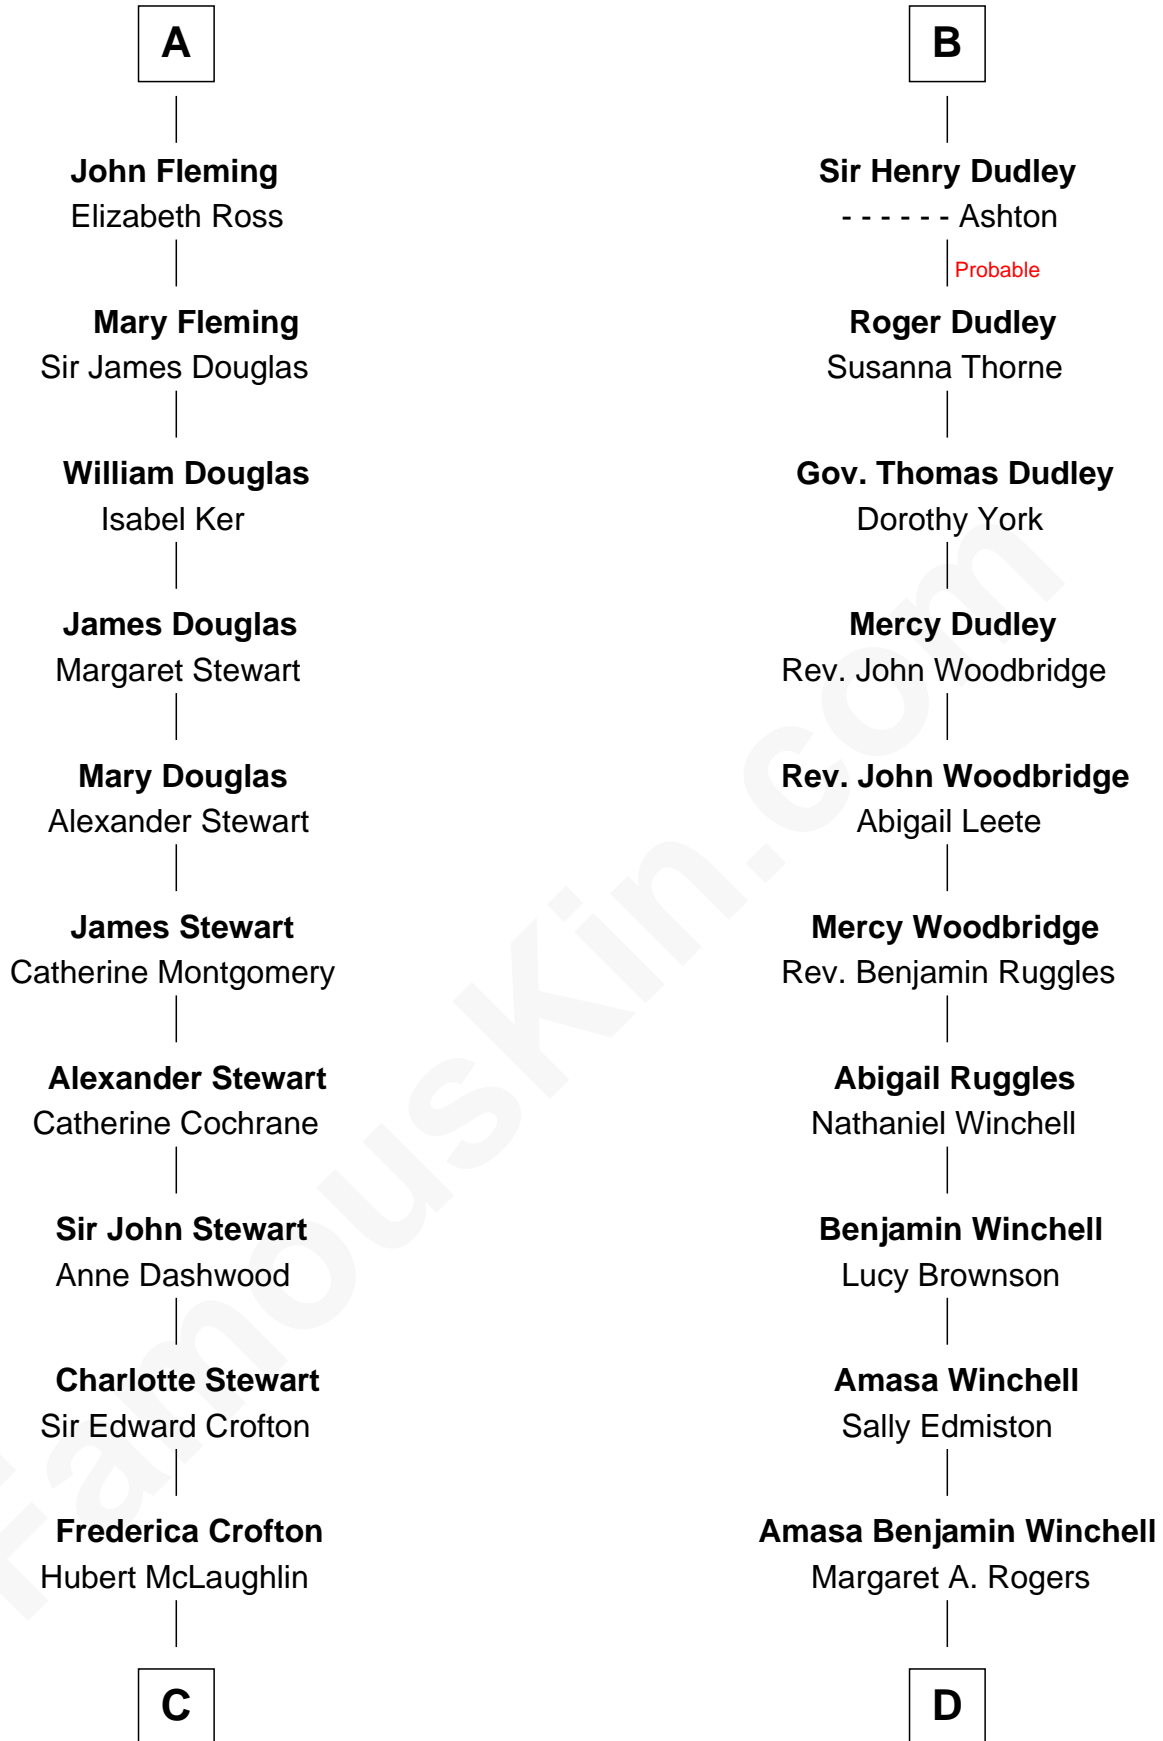

# FamousKin.com Relationship Chart of

**Guy Ritchie**

*British Filmmaker*

20th cousin 1 time removed of

**Anna Faris**

*TV and Movie Actress*

**William III of Hainault**

Jeanne of Valois

**C**

**Vivian Guy Ouseley McLaughlin**

Edith Jane Martineau

**Doris Margaretta McLaughlin**

Stuart John Ritchie

**John Vivian Ritchie**

Amber Mary Parkinson

**Guy Ritchie**

*British Filmmaker*

**D**

**Roger Williams Winchell**

Arminta Vance

**Veronica Ream Winchell**

John Bathurst

**Winchell Bathurst**

Minnie Madie Meins

**Karen Louise Bathurst**

John Homan Faris

**Anna Faris**

*TV and Movie Actress*