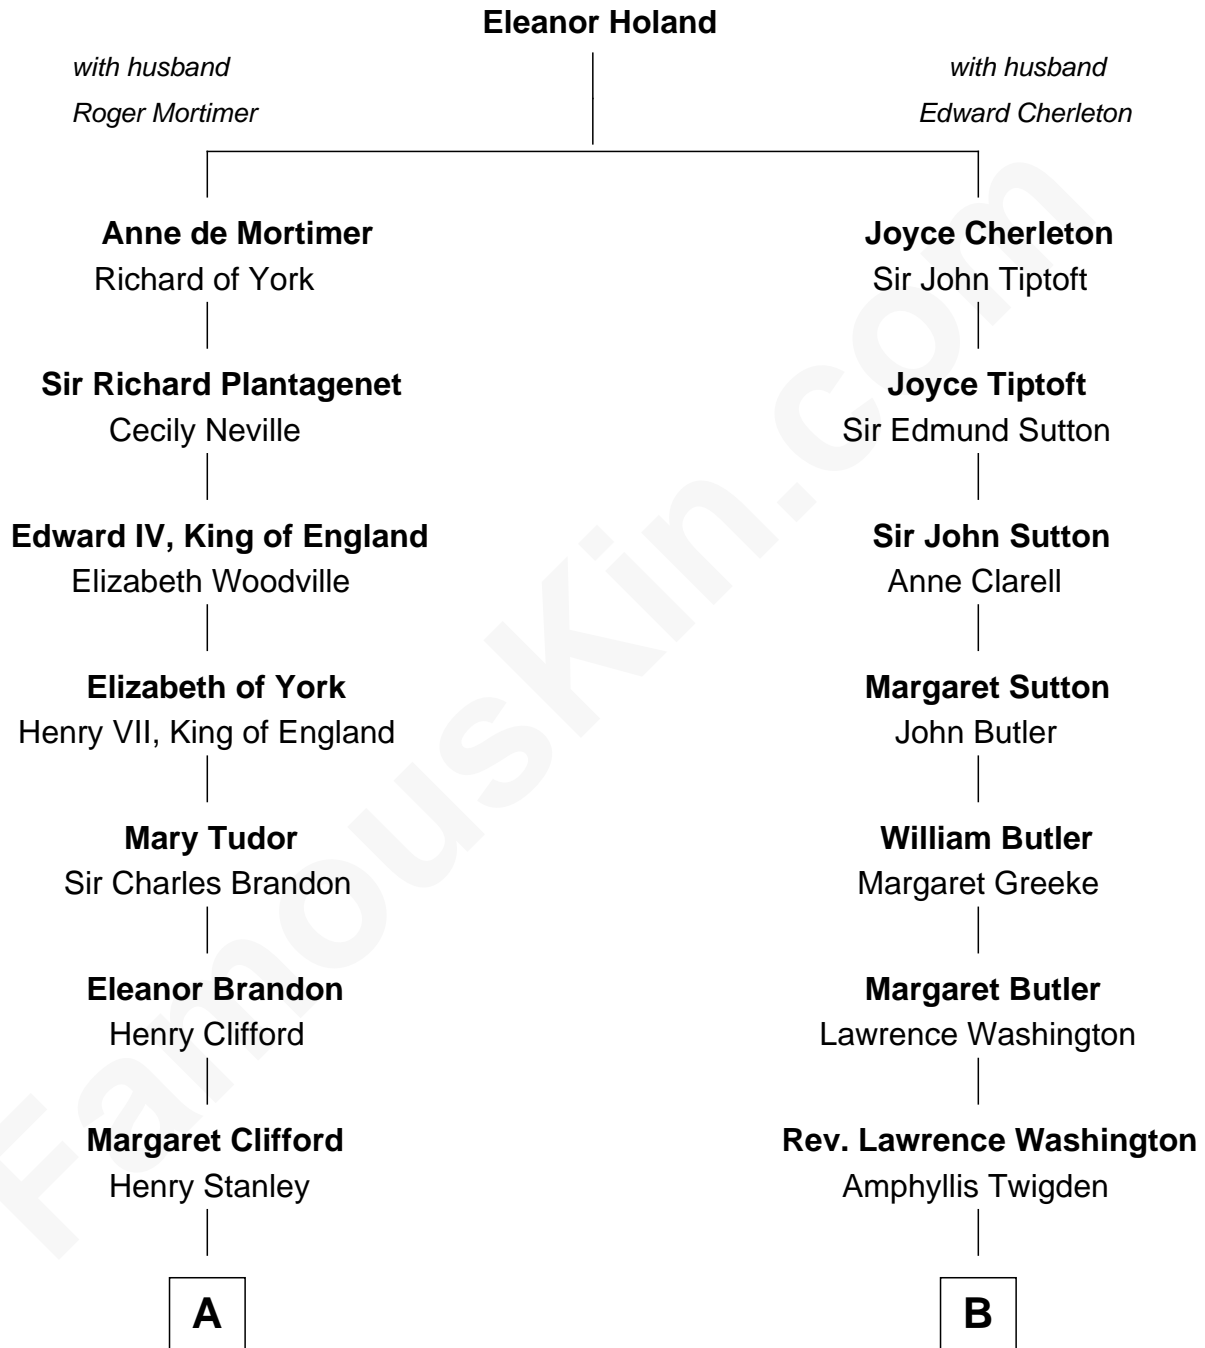

FamousKin.com Relationship Chart of

Guy Ritchie

British Filmmaker

16th cousin 3 times removed of

General George S. Patton

U.S. Army - World War II

C

—
Doris Margaretta McLaughlin

Stuart John Ritchie

—
John Vivian Ritchie

Amber Mary Parkinson

—
Guy Ritchie

British Filmmaker