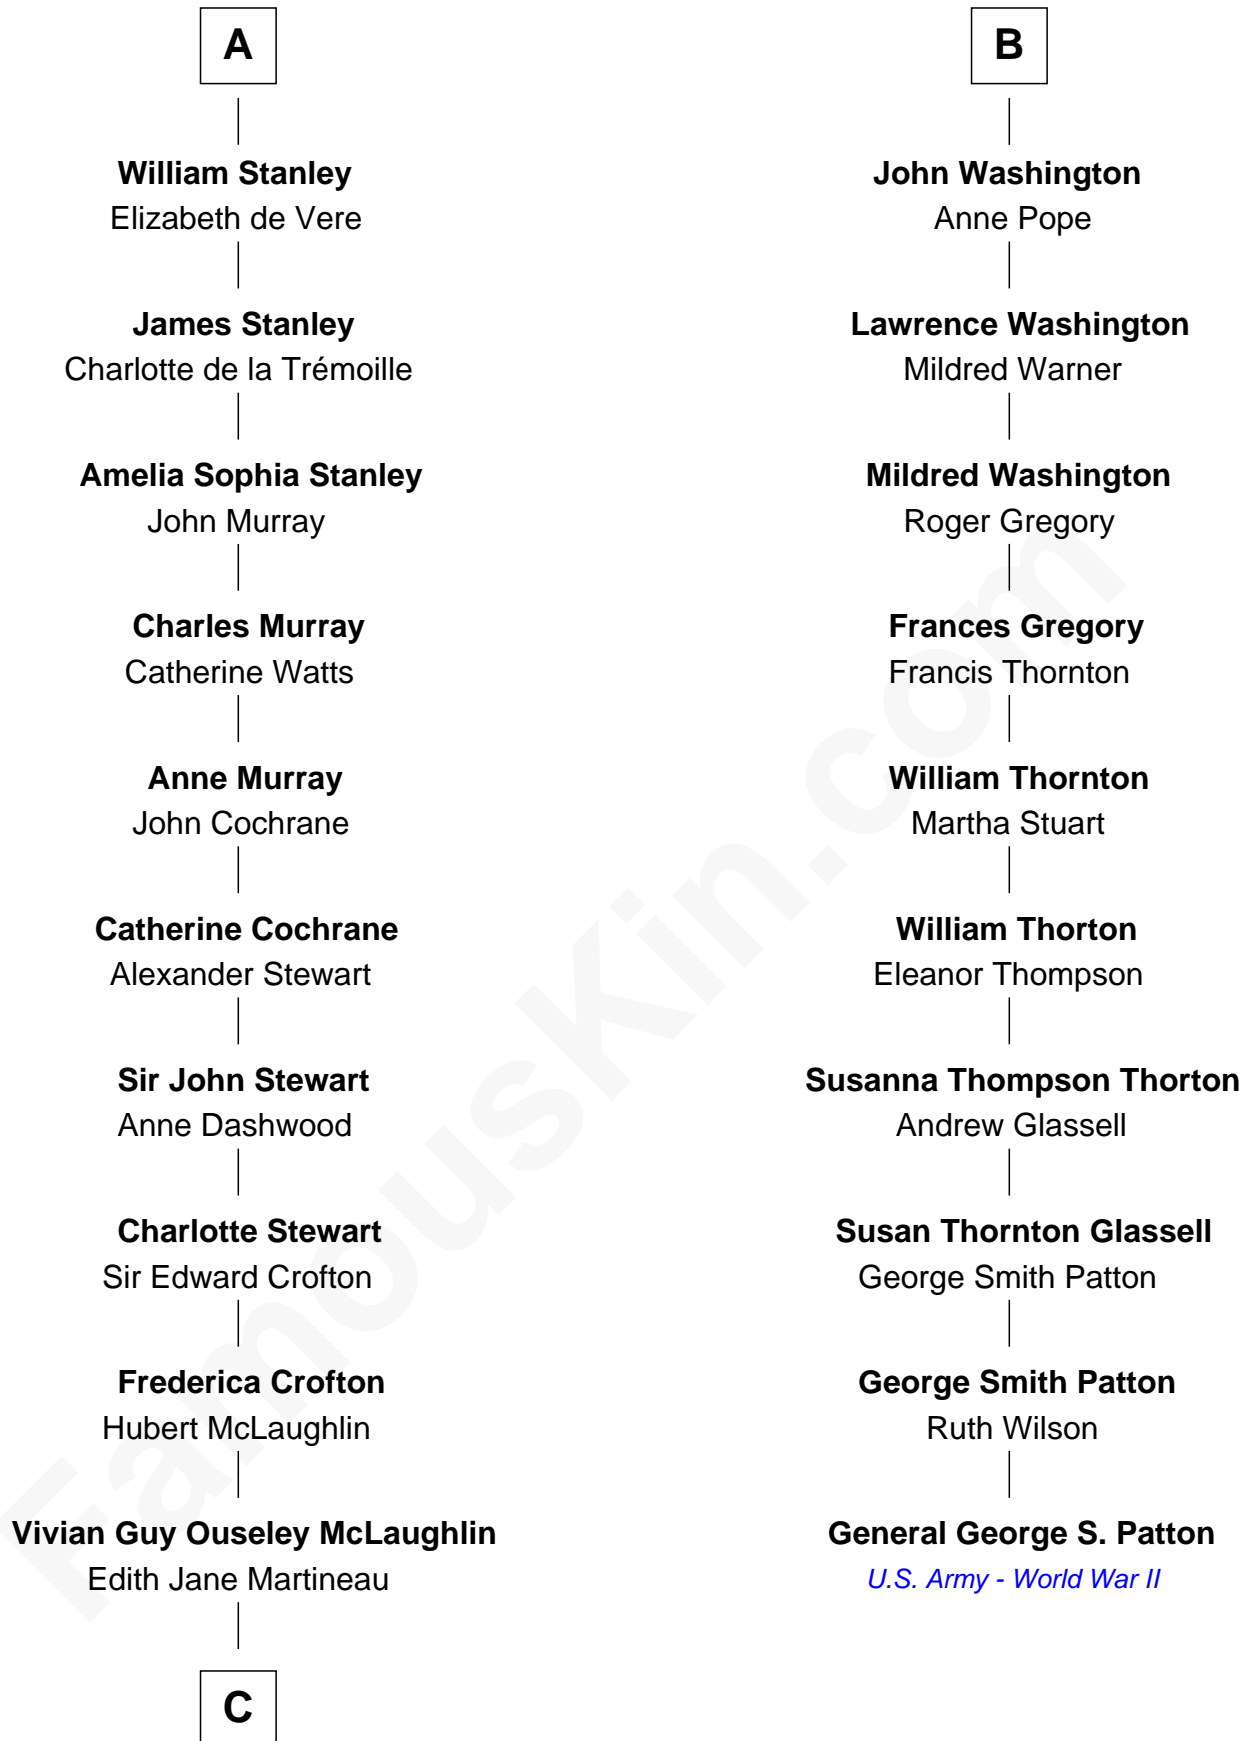

FamousKin.com Relationship Chart of

Guy Ritchie

British Filmmaker

16th cousin 3 times removed of

General George S. Patton

U.S. Army - World War II

C

—
Doris Margaretta McLaughlin

Stuart John Ritchie

—
John Vivian Ritchie

Amber Mary Parkinson

—
Guy Ritchie

British Filmmaker