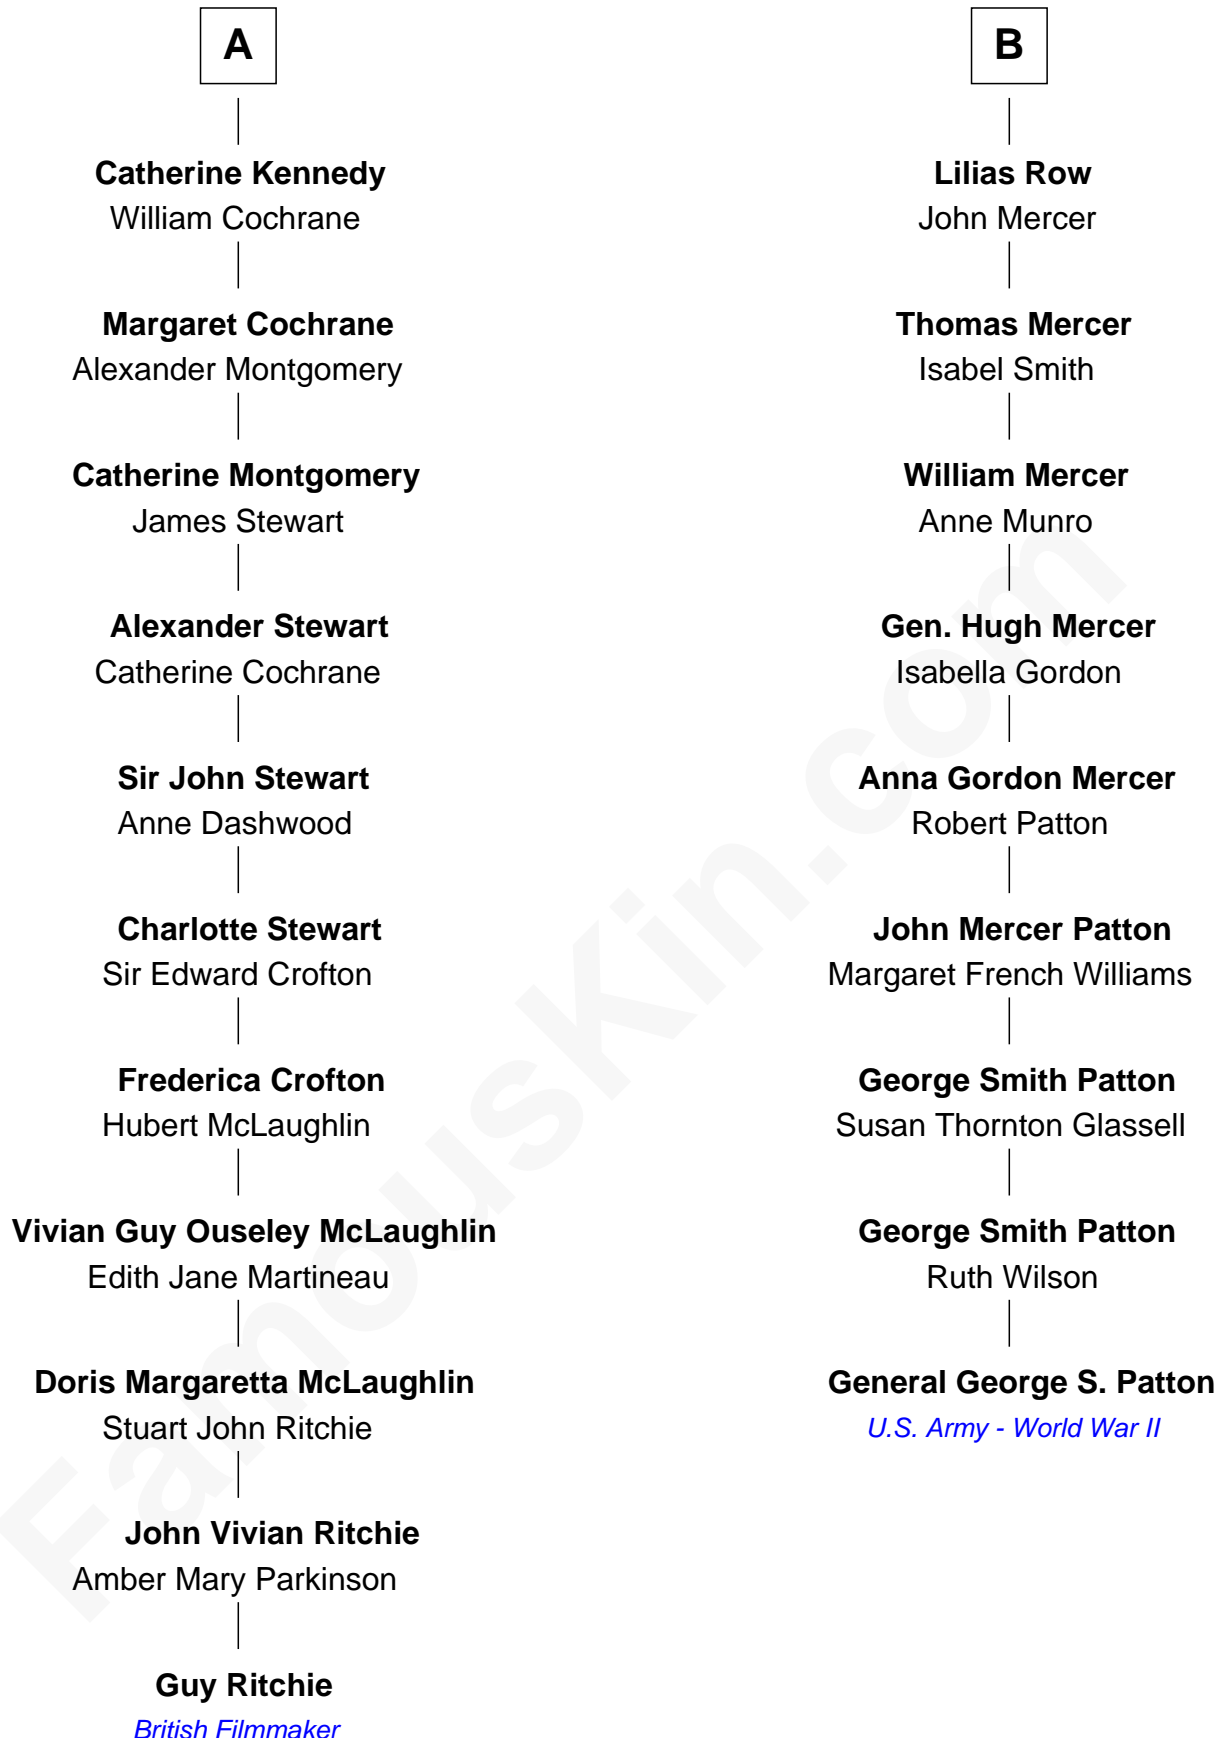

# FamousKin.com Relationship Chart of

**Guy Ritchie**

*British Filmmaker*

15th cousin 2 times removed of

**General George S. Patton**

*U.S. Army - World War II*

**Thomas Erskine**

Janet Douglas

Guy Ritchie photo by [Georges Biard](#) (CC BY-SA 3.0)