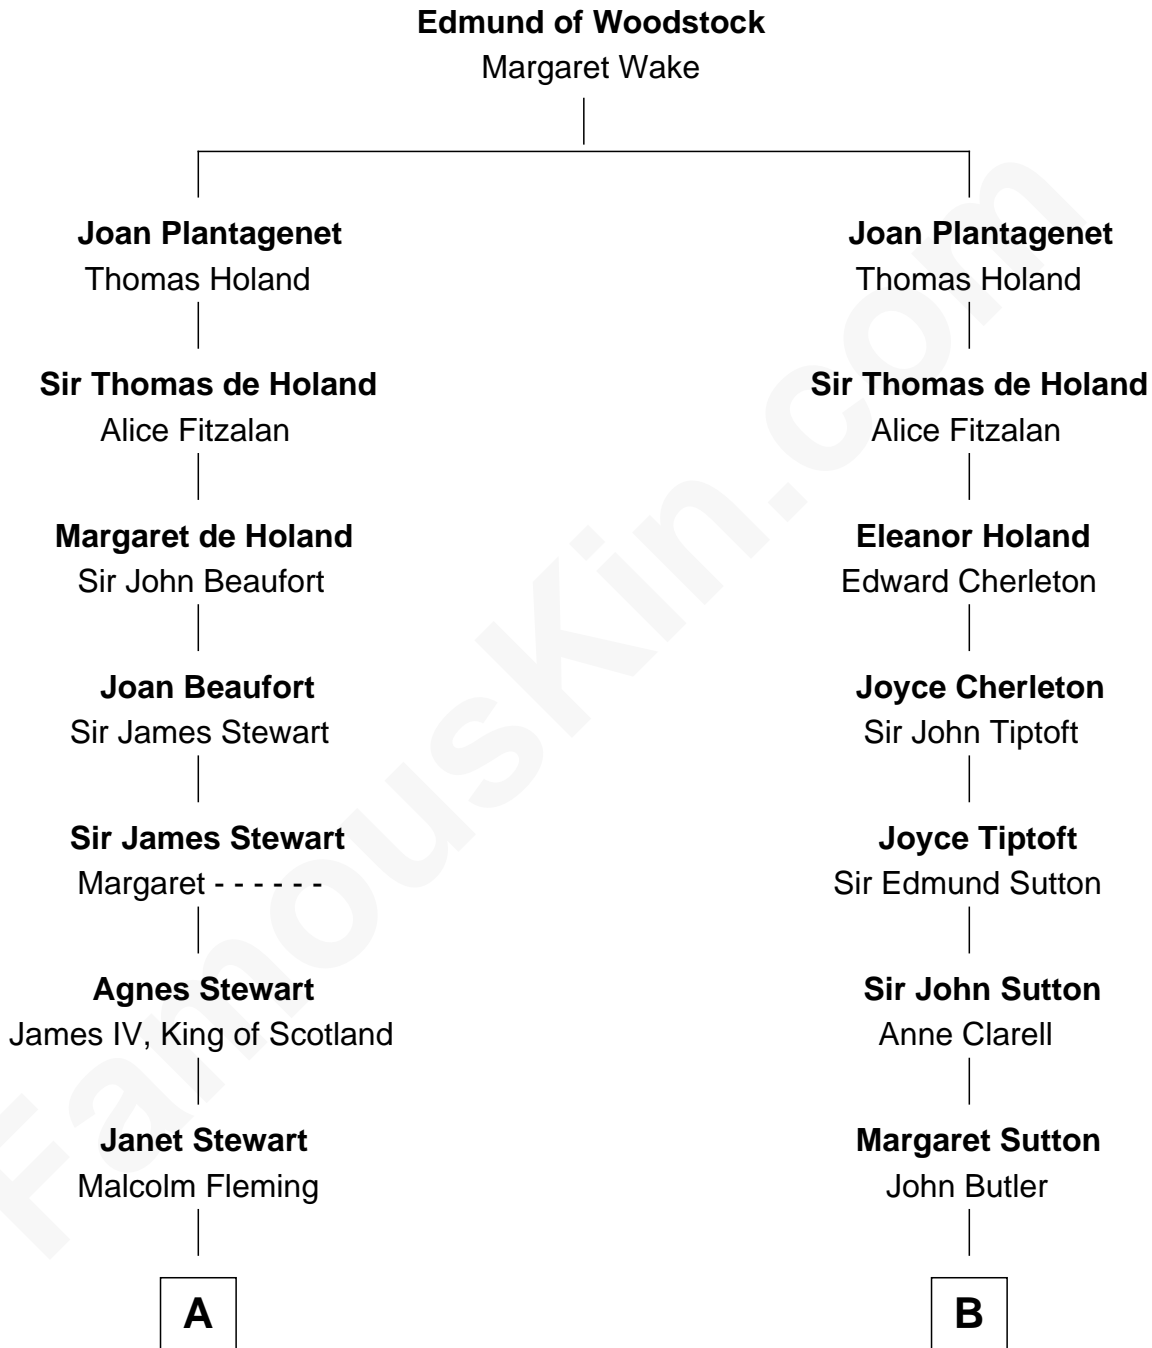

FamousKin.com Relationship Chart of

Guy Ritchie

British Filmmaker

19th cousin 1 time removed of

General George S. Patton

U.S. Army - World War II

C

Vivian Guy Ouseley McLaughlin

Edith Jane Martineau

Doris Margaretta McLaughlin

Stuart John Ritchie

John Vivian Ritchie

Amber Mary Parkinson

Guy Ritchie

British Filmmaker

D