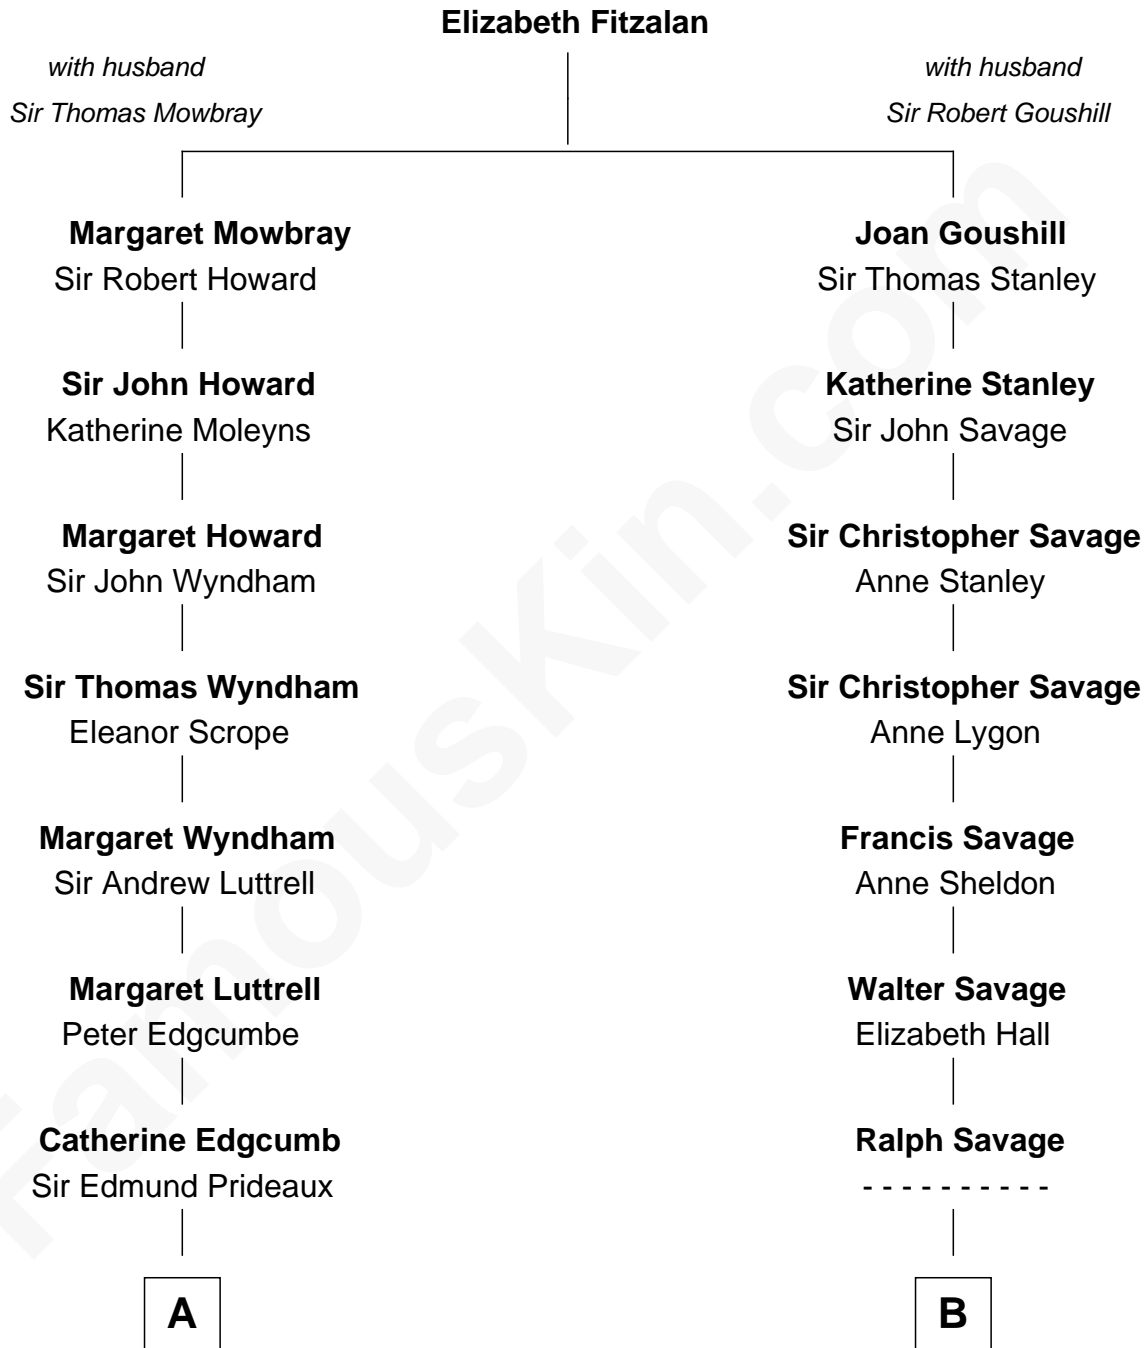

# FamousKin.com Relationship Chart of

**Guy Ritchie**

*British Filmmaker*

16th cousin 2 times removed of

**General George S. Patton**

*U.S. Army - World War II*

C

John Vivian Ritchie  
Amber Mary Parkinson