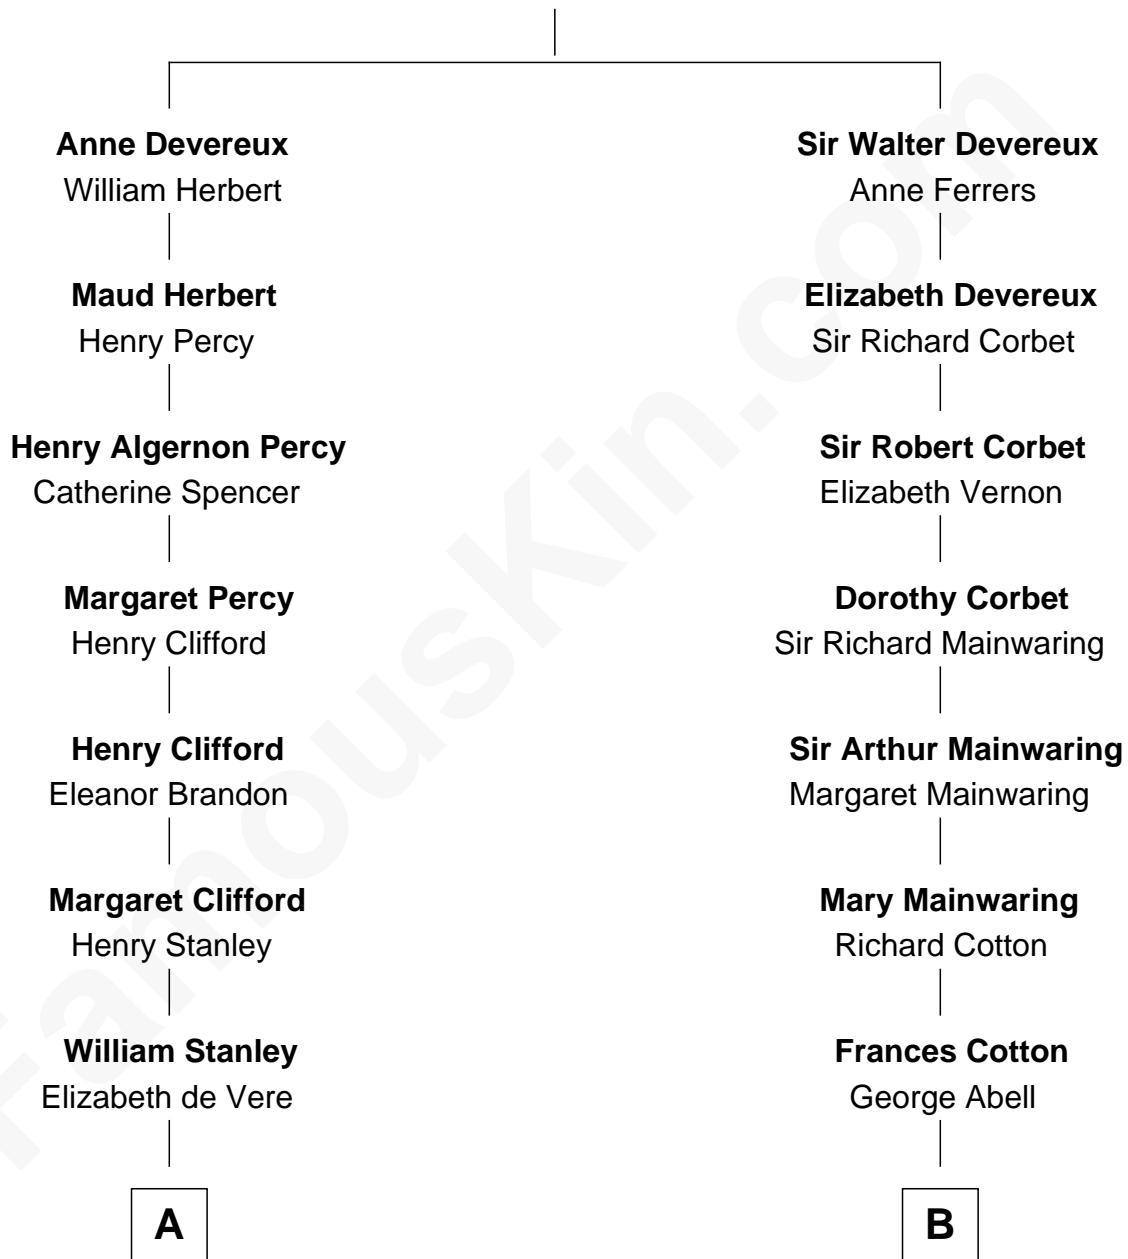

# FamousKin.com Relationship Chart of

**Guy Ritchie**

*British Filmmaker*

16th cousin 2 times removed of

**Lizzie Borden**

*Accused Murderess*

**Sir Walter Devereux**

Elizabeth Merbery

**C**

—  
**John Vivian Ritchie**  
Amber Mary Parkinson

—  
**Guy Ritchie**  
*British Filmmaker*

FamousKin.com