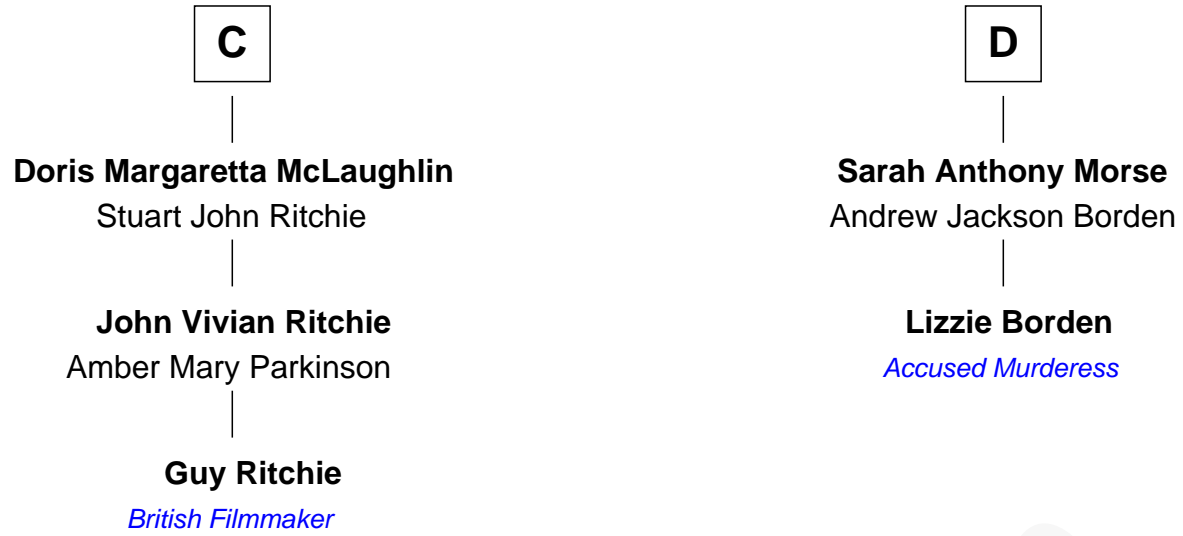

# FamousKin.com Relationship Chart of

**Guy Ritchie**

*British Filmmaker*

18th cousin 1 time removed of

**Lizzie Borden**

*Accused Murderess*

**Sir Richard Fitzalan**

Elizabeth de Bohun

**Elizabeth Fitzalan**  
Sir Thomas Mowbray

**Margaret Mowbray**  
Sir Robert Howard

**Sir John Howard**  
Katherine Moleyns

**Margaret Howard**  
Sir John Wyndham

**Sir Thomas Wyndham**  
Eleanor Scrope

**Margaret Wyndham**  
Sir Andrew Luttrell

**Margaret Luttrell**  
Peter Edgcumbe

**A**

**Joan Fitzalan**  
Sir William Beauchamp

**Joan Beauchamp**  
James Butler

**Elizabeth Butler**  
John Talbot

**Ann Talbot**  
Sir Henry Vernon

**Elizabeth Vernon**  
Sir Robert Corbet

**Dorothy Corbet**  
Sir Richard Mainwaring

**Sir Arthur Mainwaring**  
Margaret Mainwaring

**B**

FamousKin.com