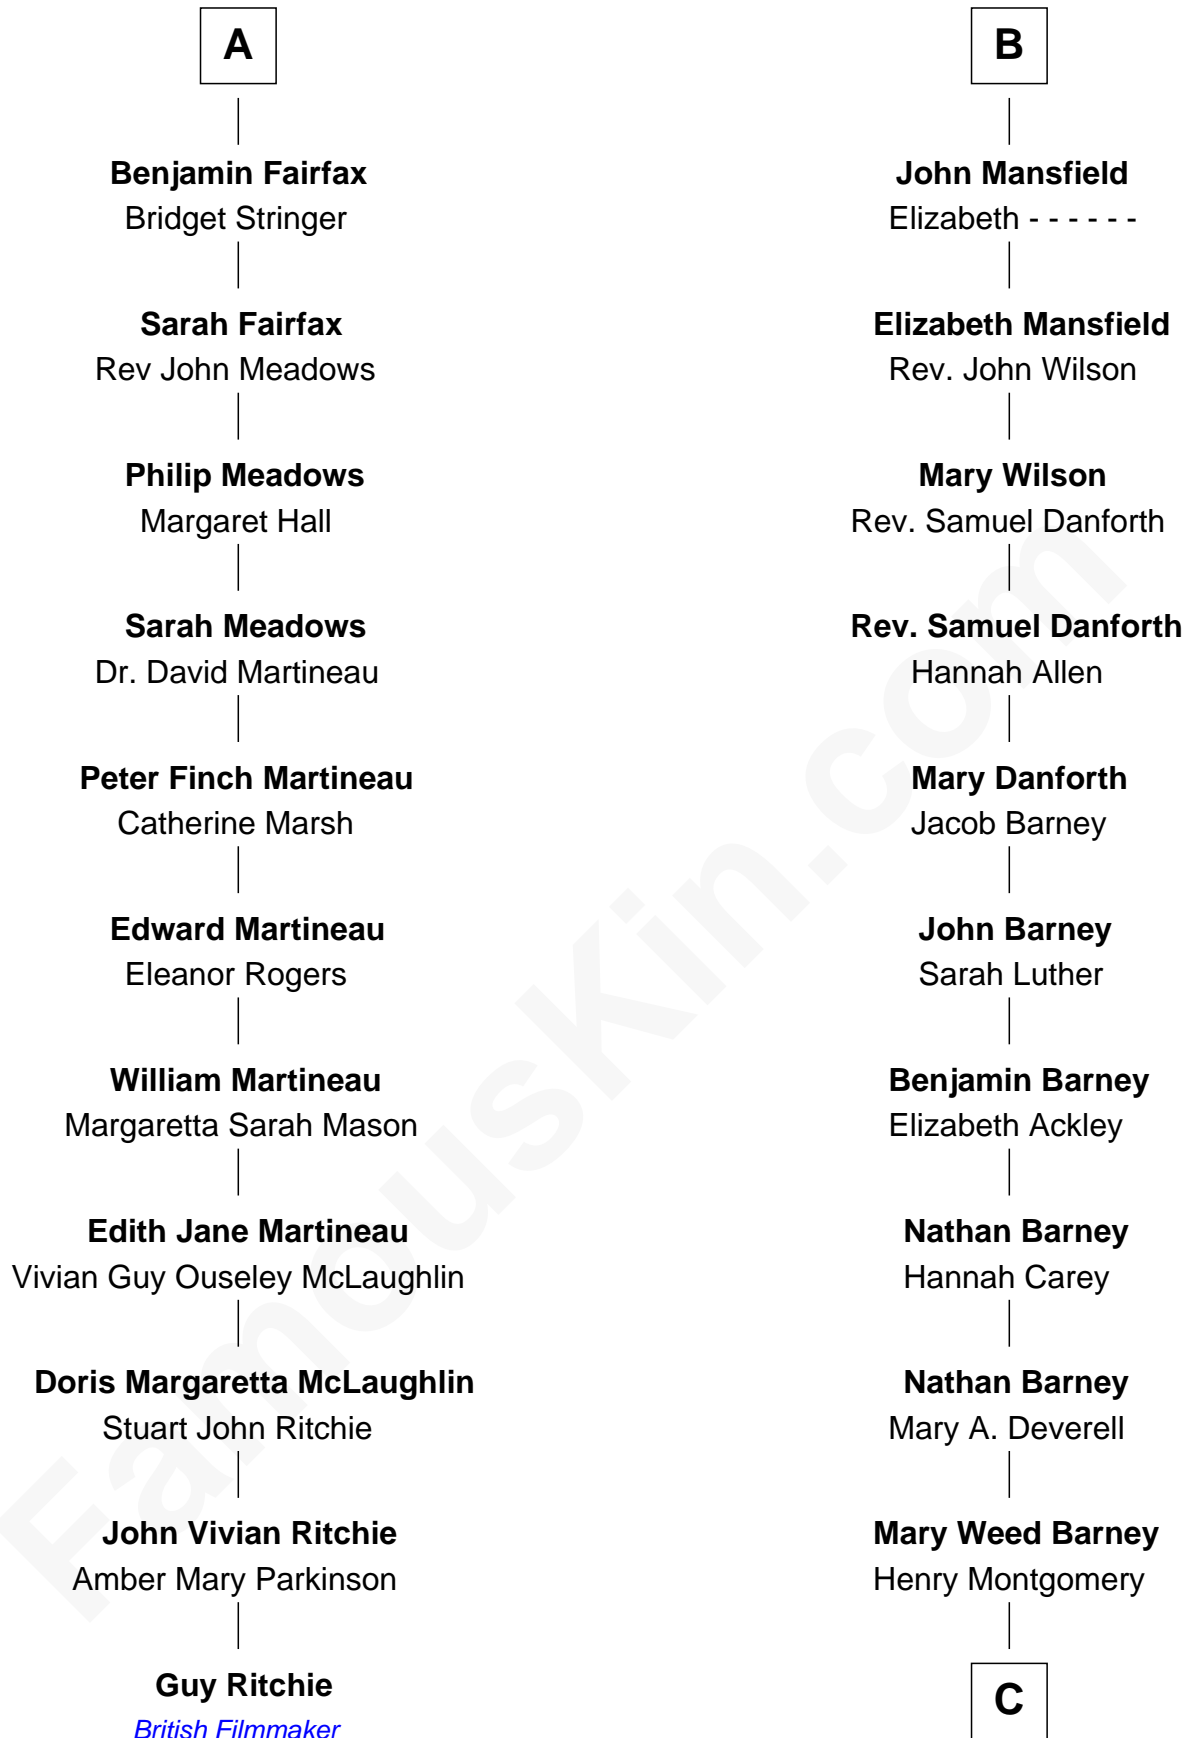

FamousKin.com Relationship Chart of

Guy Ritchie

British Filmmaker

17th cousin 1 time removed of

Elizabeth Montgomery

TV Actress - "Bewitched"

C

Henry Montgomery
Elizabeth Bryan Allen

Elizabeth Montgomery
TV Actress - "Bewitched"

FamousKin.com