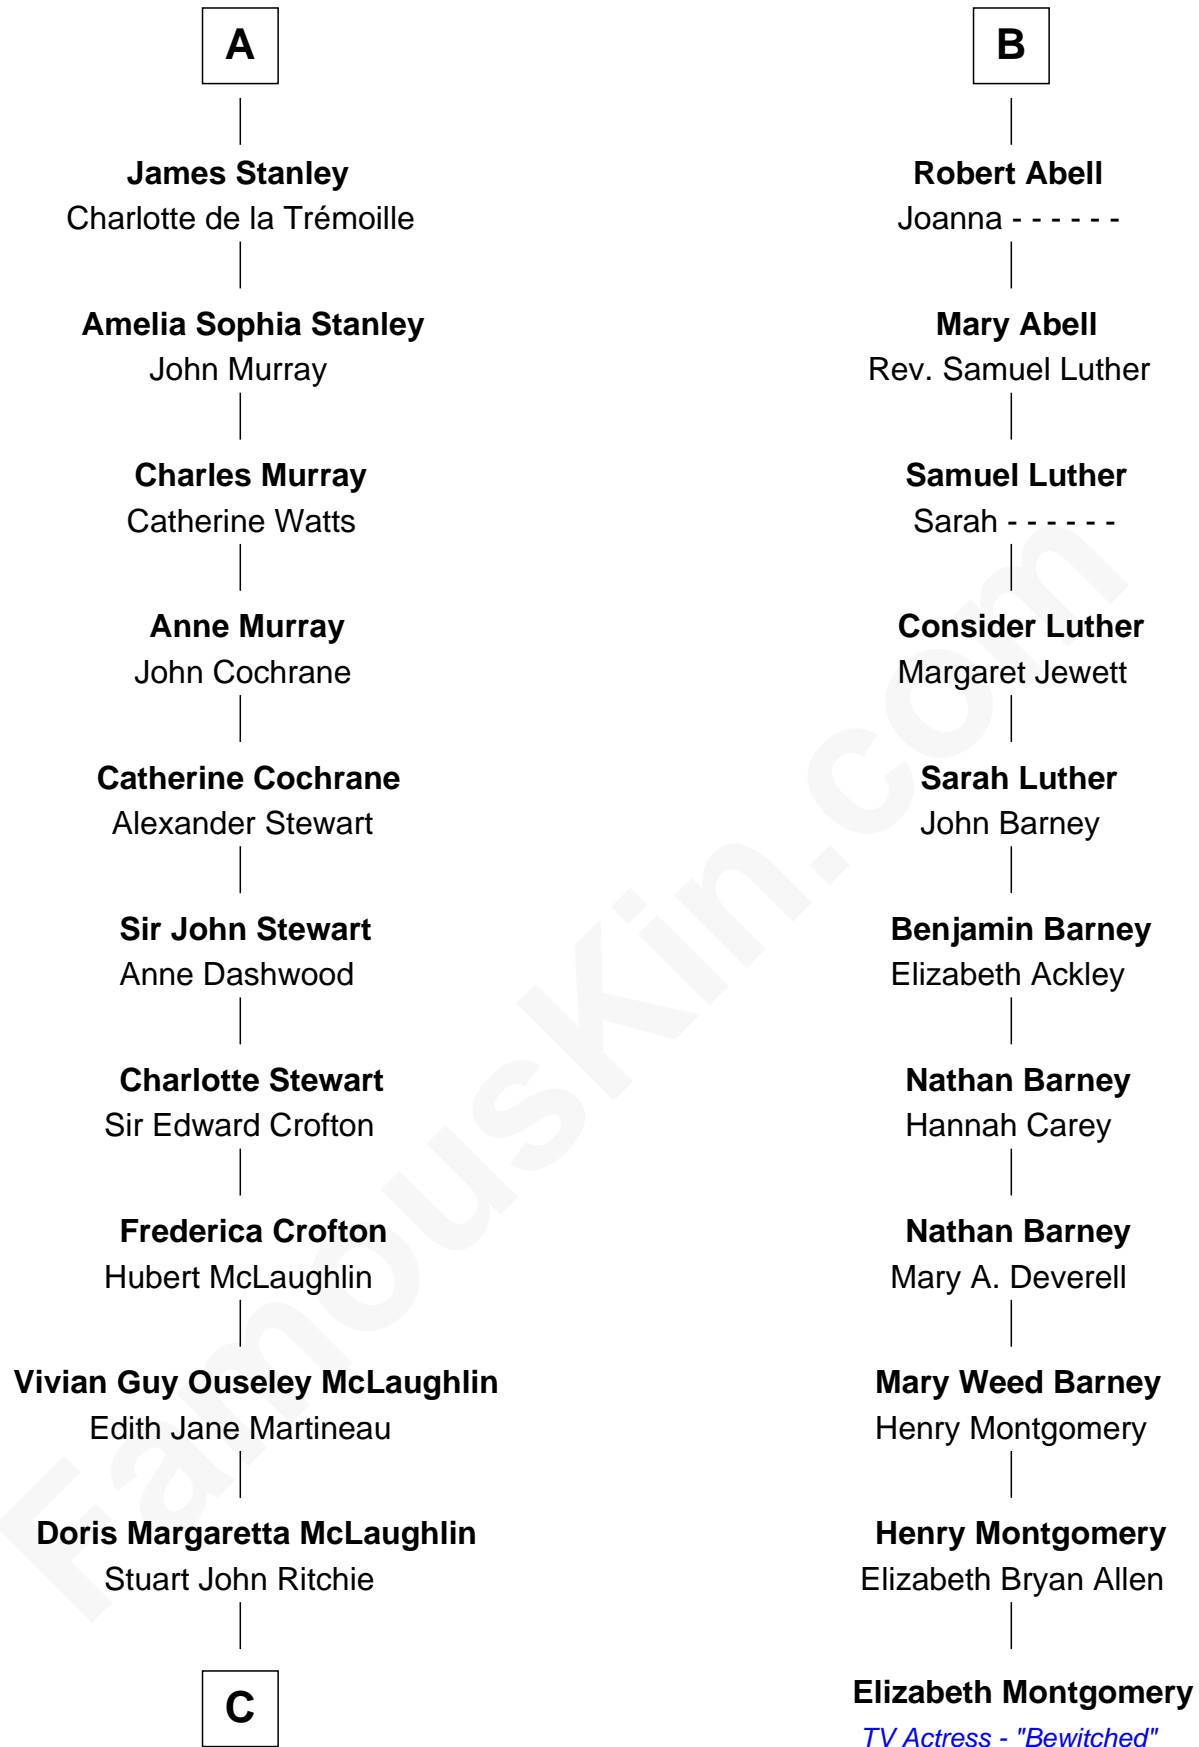

FamousKin.com Relationship Chart of

Guy Ritchie

British Filmmaker

17th cousin 1 time removed of

Elizabeth Montgomery

TV Actress - "Bewitched"

C

John Vivian Ritchie
Amber Mary Parkinson