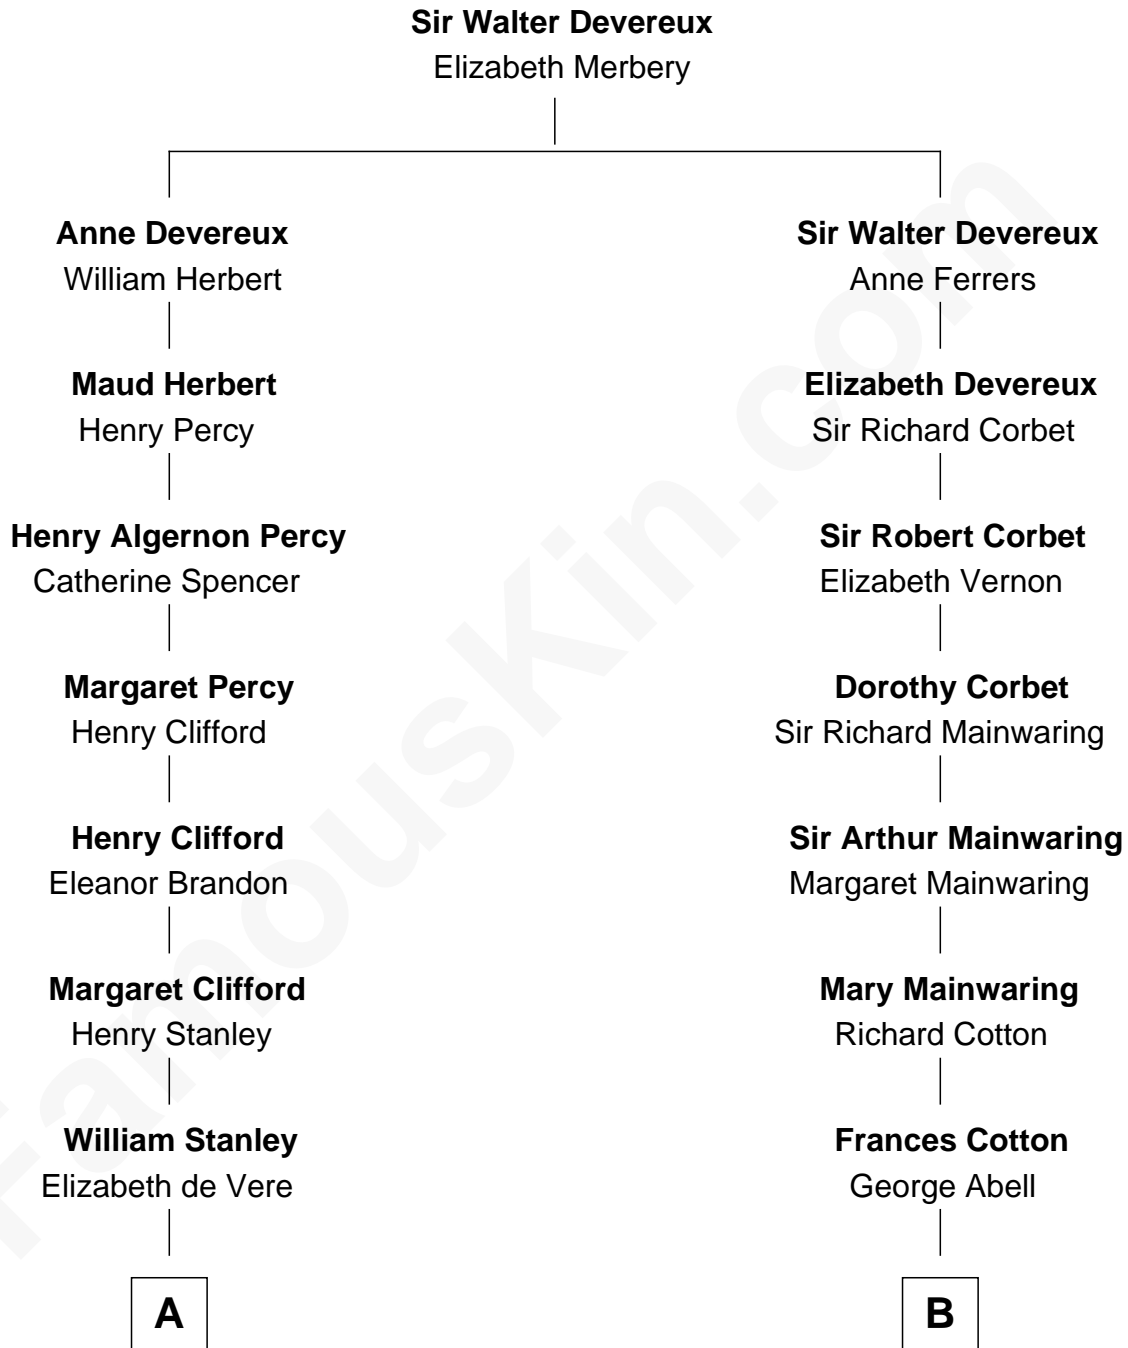

FamousKin.com Relationship Chart of

Guy Ritchie

British Filmmaker

17th cousin 1 time removed of

Elizabeth Montgomery

TV Actress - "Bewitched"

C

John Vivian Ritchie
Amber Mary Parkinson