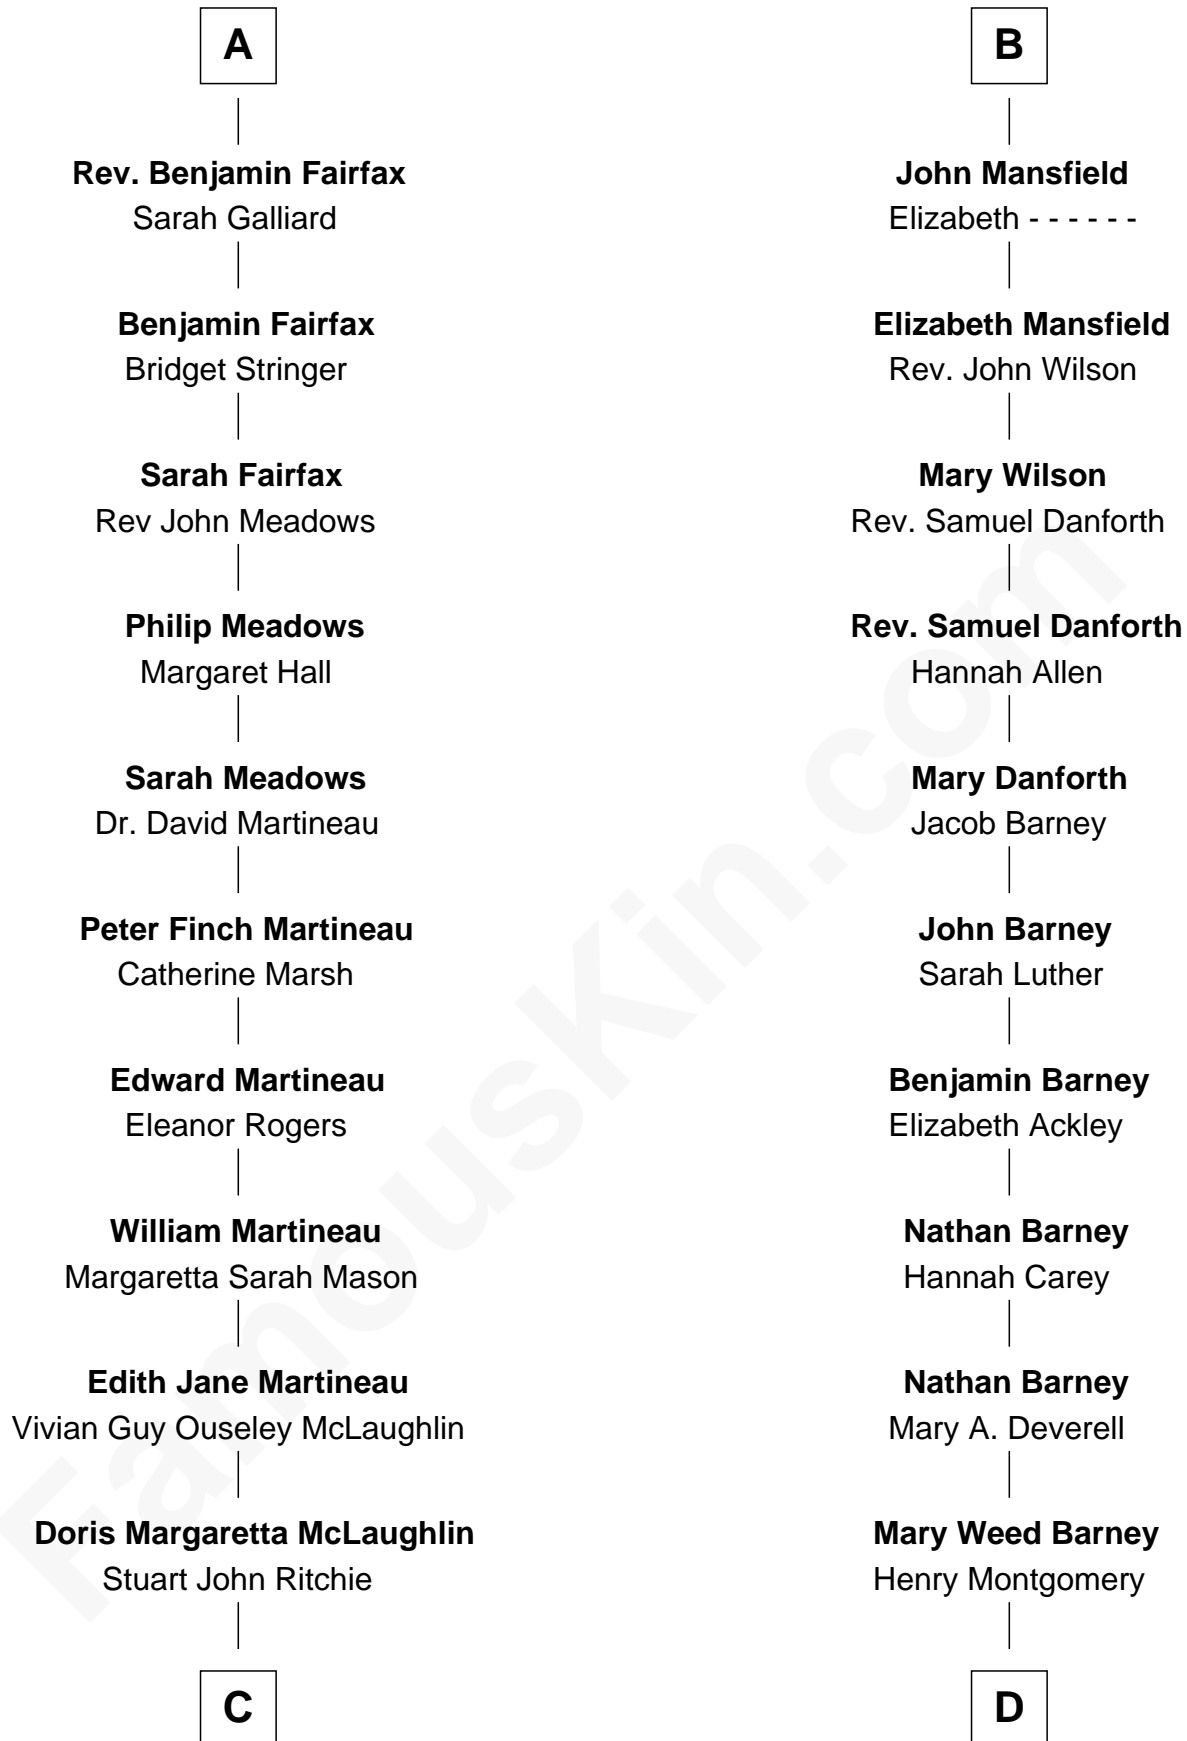

# FamousKin.com Relationship Chart of

**Guy Ritchie**

*British Filmmaker*

18th cousin of

**Elizabeth Montgomery**

*TV Actress - "Bewitched"*

**Sir Robert de Ferrers**

Joan Beaufort

**C**

**John Vivian Ritchie**  
Amber Mary Parkinson

**Guy Ritchie**  
*British Filmmaker*

**D**

**Henry Montgomery**  
Elizabeth Bryan Allen

**Elizabeth Montgomery**  
*TV Actress - "Bewitched"*

FamousKin.com