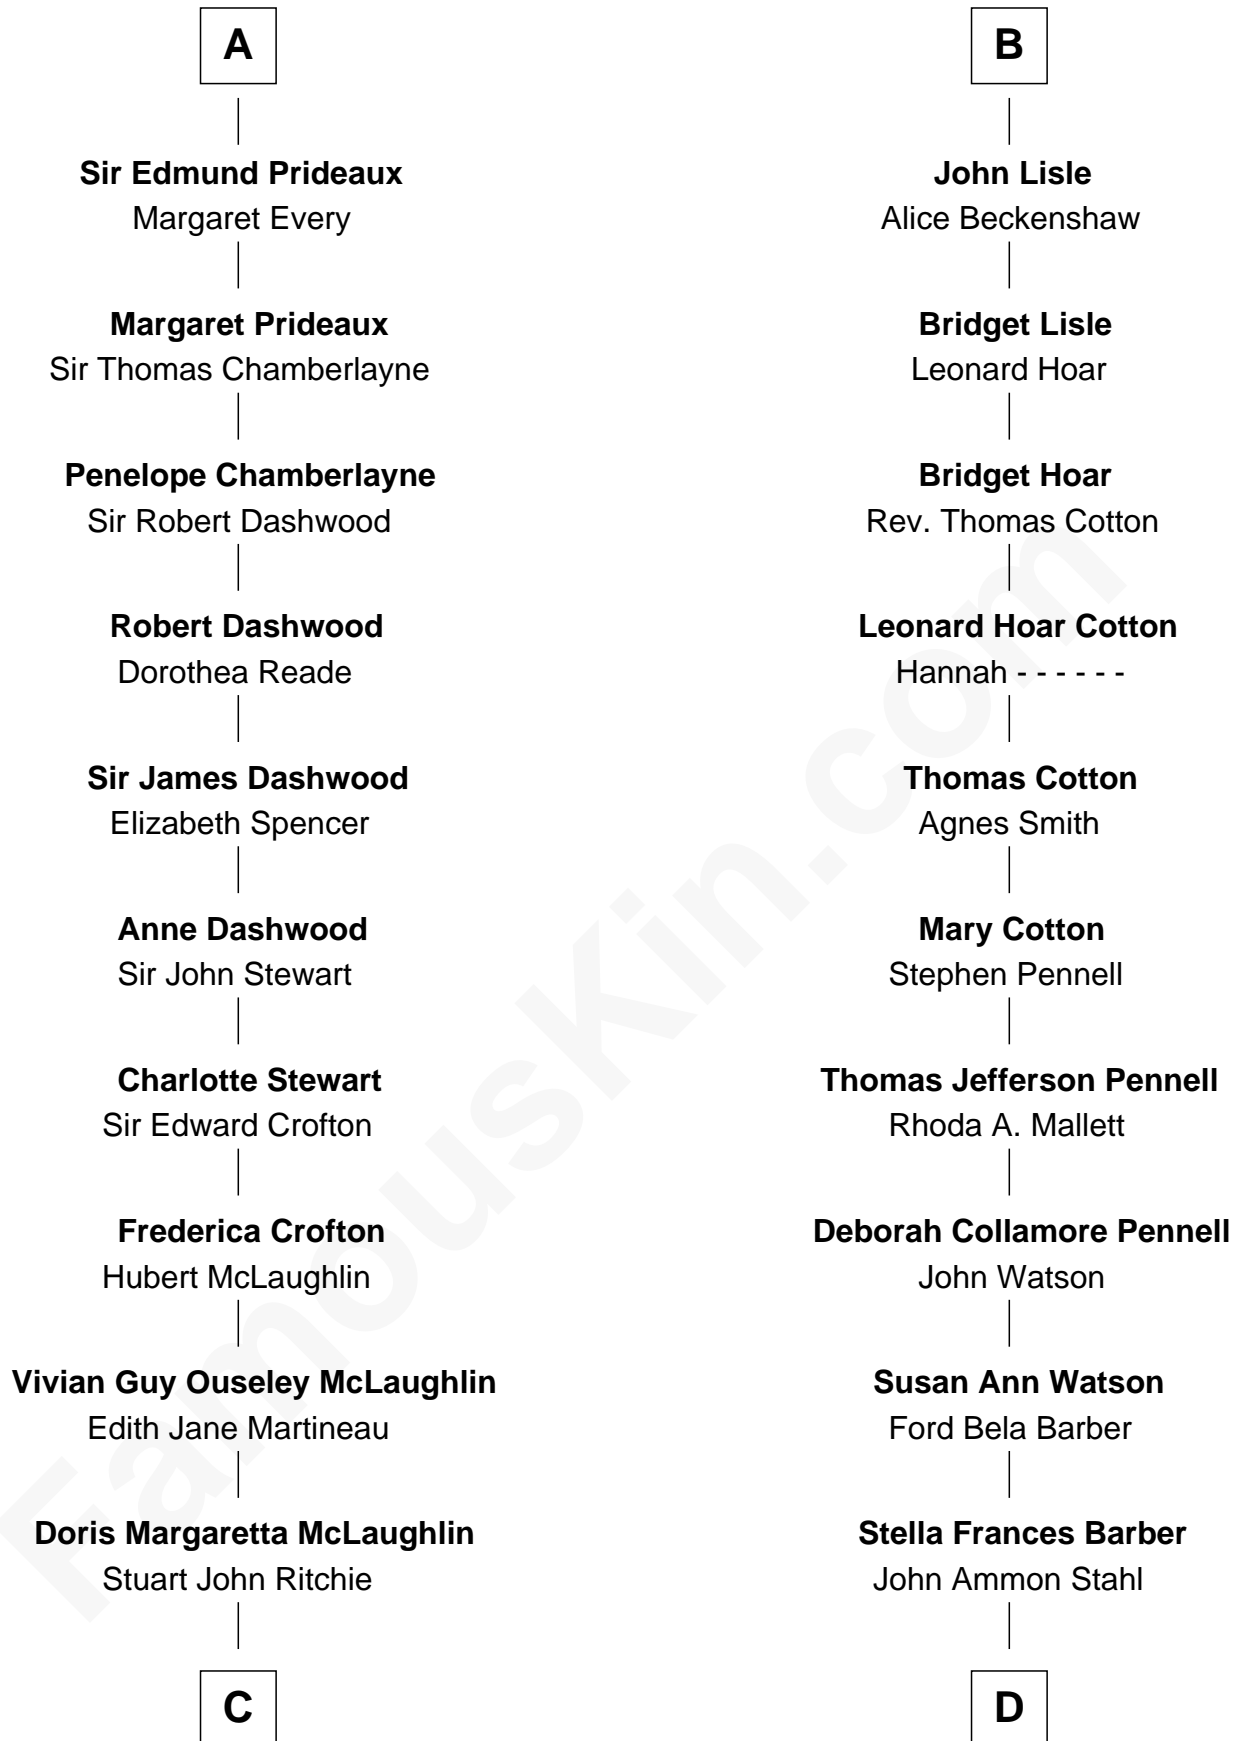

FamousKin.com Relationship Chart of

Guy Ritchie

British Filmmaker

18th cousin of

Warren Buffett

Chairman & CEO, Berkshire Hathaway

Sir Thomas Mowbray

Elizabeth Fitzalan