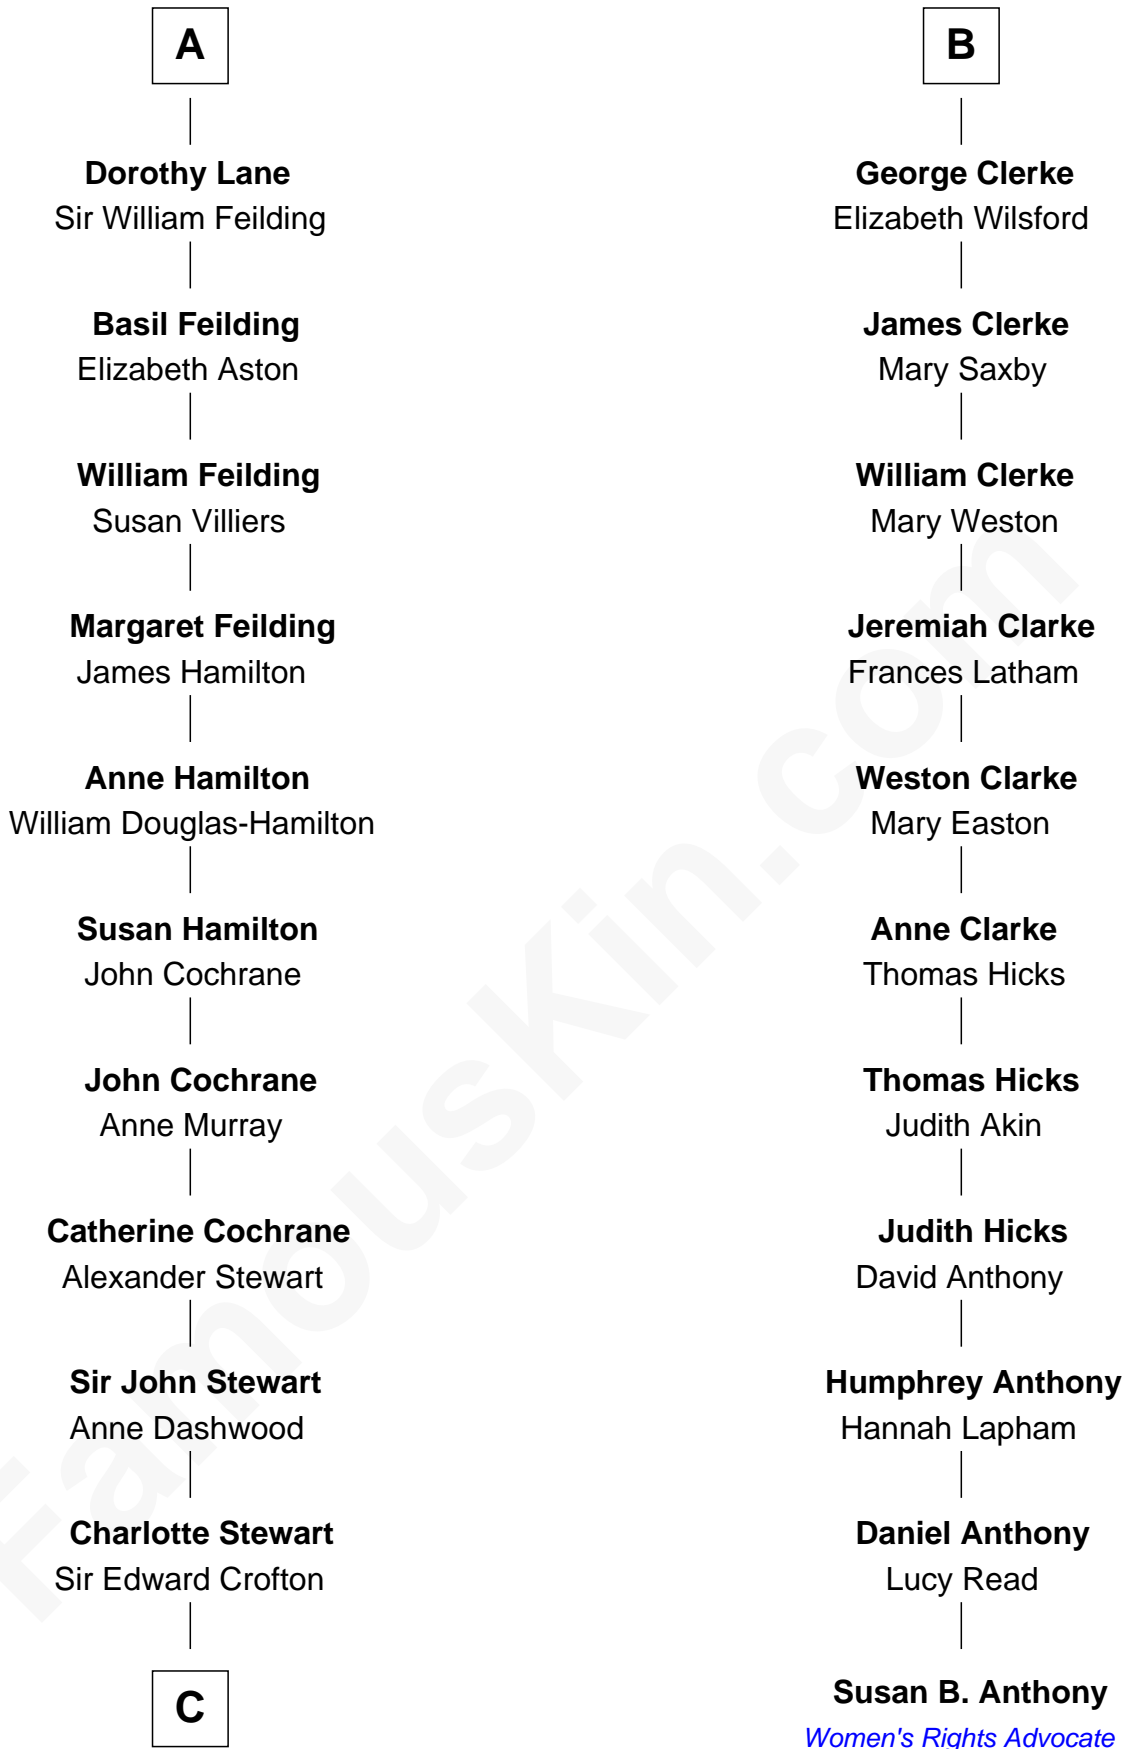

FamousKin.com Relationship Chart of

Guy Ritchie

British Filmmaker

17th cousin 4 times removed of

Susan B. Anthony

Women's Rights Advocate

C

Frederica Crofton

Hubert McLaughlin

Vivian Guy Ouseley McLaughlin

Edith Jane Martineau

Doris Margaretta McLaughlin

Stuart John Ritchie

John Vivian Ritchie

Amber Mary Parkinson

Guy Ritchie