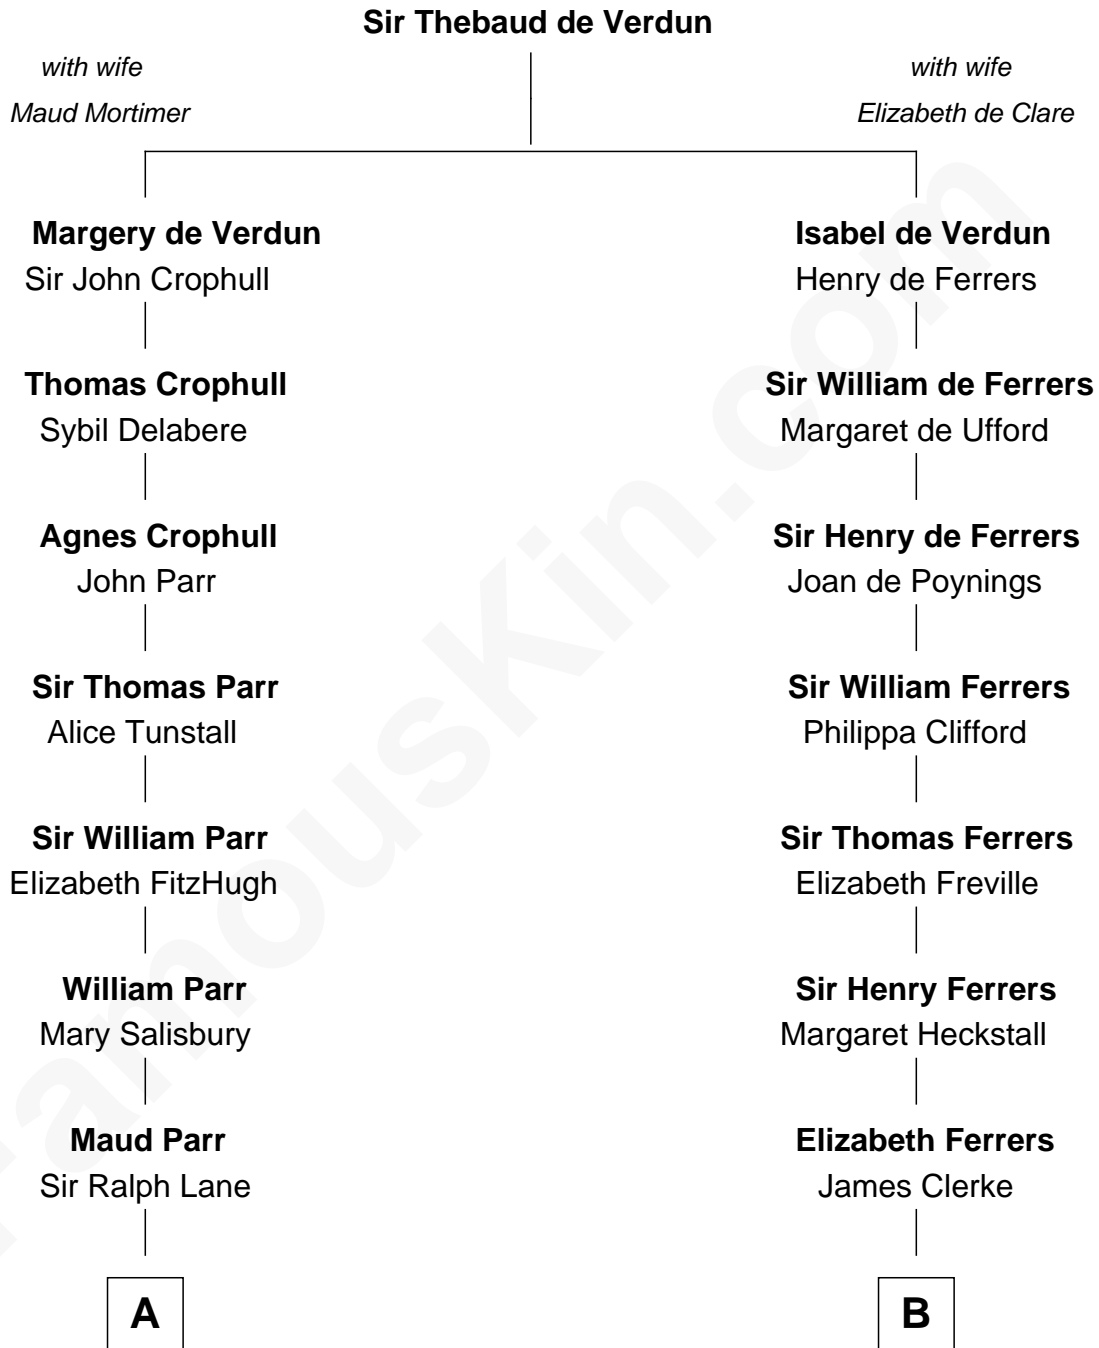

FamousKin.com Relationship Chart of

Guy Ritchie

British Filmmaker

17th cousin 4 times removed of

Susan B. Anthony

Women's Rights Advocate

C

Frederica Crofton

Hubert McLaughlin

Vivian Guy Ouseley McLaughlin

Edith Jane Martineau

Doris Margaretta McLaughlin

Stuart John Ritchie

John Vivian Ritchie

Amber Mary Parkinson

Guy Ritchie