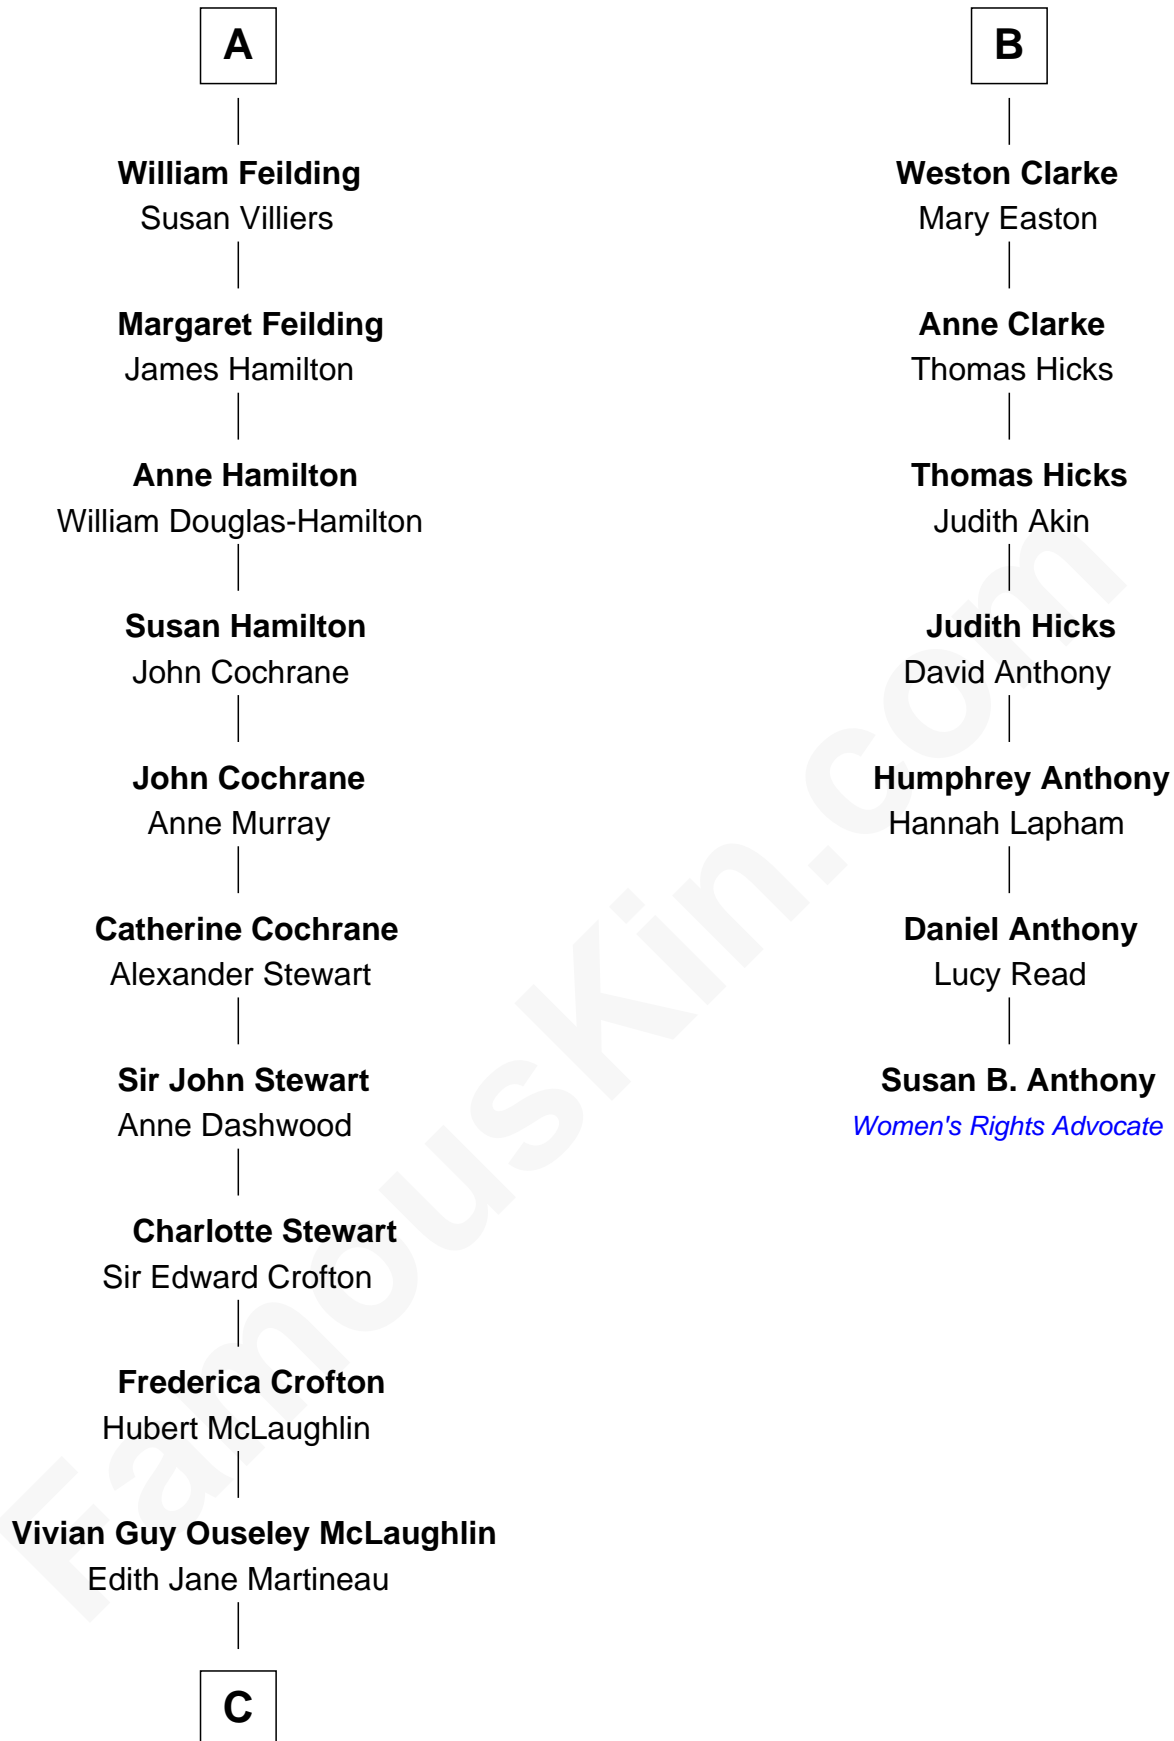

# FamousKin.com Relationship Chart of

**Guy Ritchie**

*British Filmmaker*

13th cousin 6 times removed of

**Susan B. Anthony**

*Women's Rights Advocate*

**Sir Baldwin Freville**

Maude le Scrope

Sir Thomas Ferrers

**Sir Henry Ferrers**

Margaret Heckstall

**Elizabeth Ferrers**

James Clerke

**George Clerke**

Elizabeth Wilsford

**James Clerke**

Mary Saxby

**William Clerke**

Mary Weston

**Jeremiah Clarke**

Frances Latham

**B**

**C**

—  
**Doris Margaretta McLaughlin**

Stuart John Ritchie

—  
**John Vivian Ritchie**

Amber Mary Parkinson

—  
**Guy Ritchie**

*British Filmmaker*

FamousKin.com