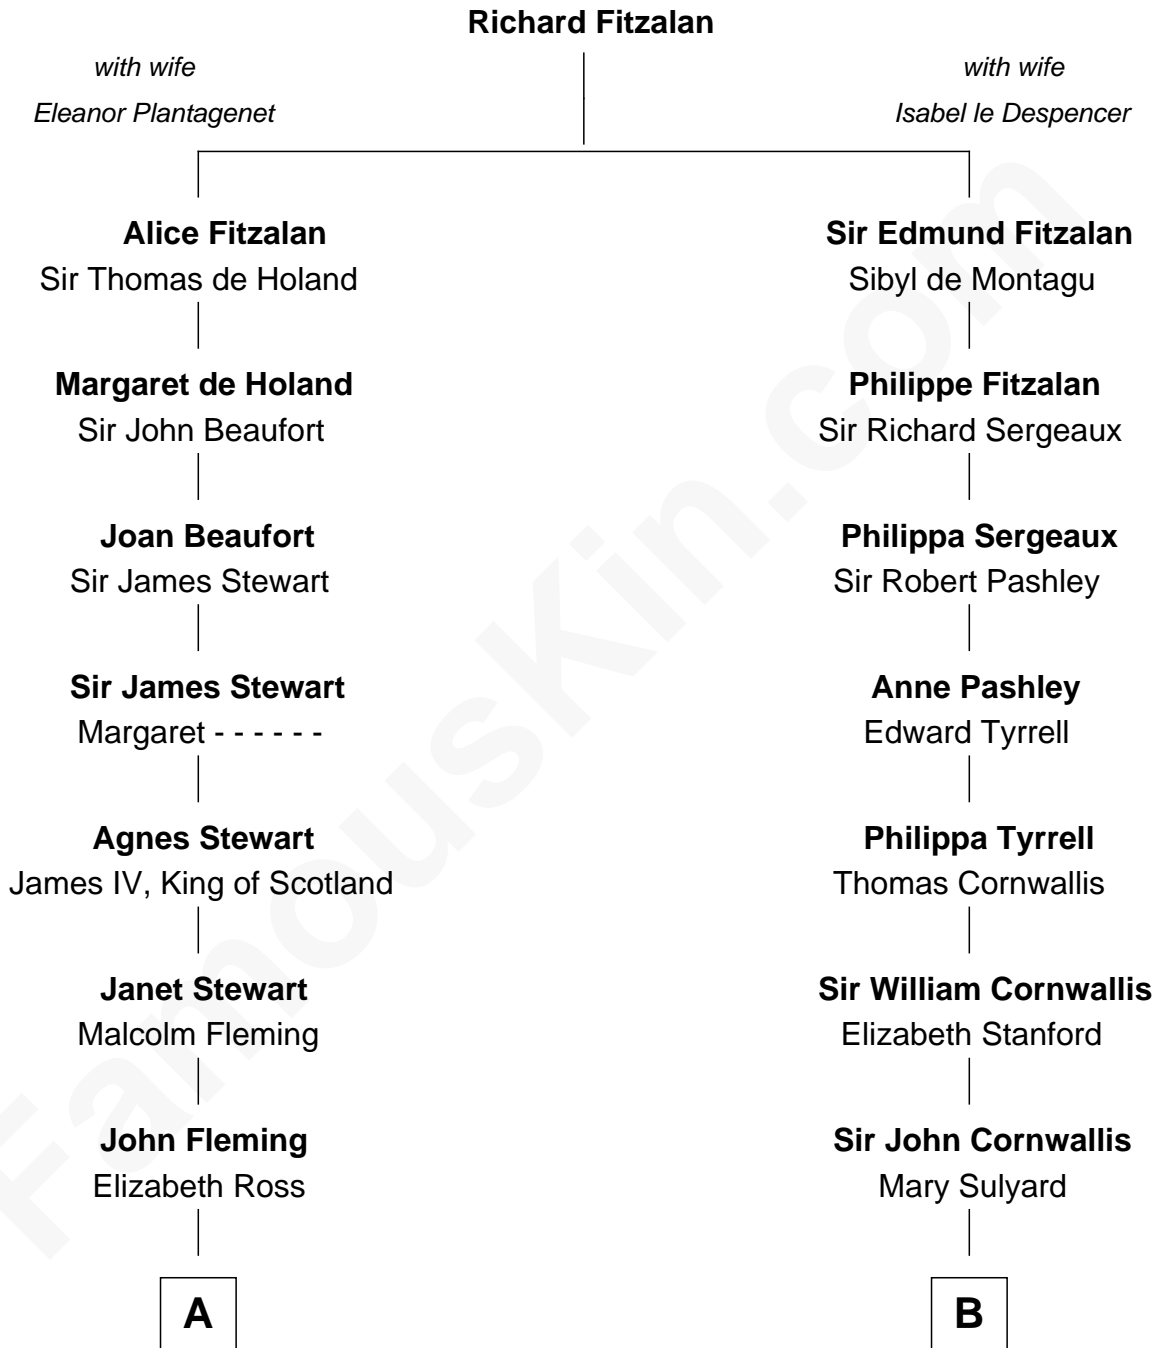

FamousKin.com Relationship Chart of

Guy Ritchie

British Filmmaker

17th cousin 2 times removed of

Susan B. Anthony

Women's Rights Advocate

C

—
Doris Margareta McLaughlin

Stuart John Ritchie

—
John Vivian Ritchie

Amber Mary Parkinson

—
Guy Ritchie

British Filmmaker

FamousKin.com