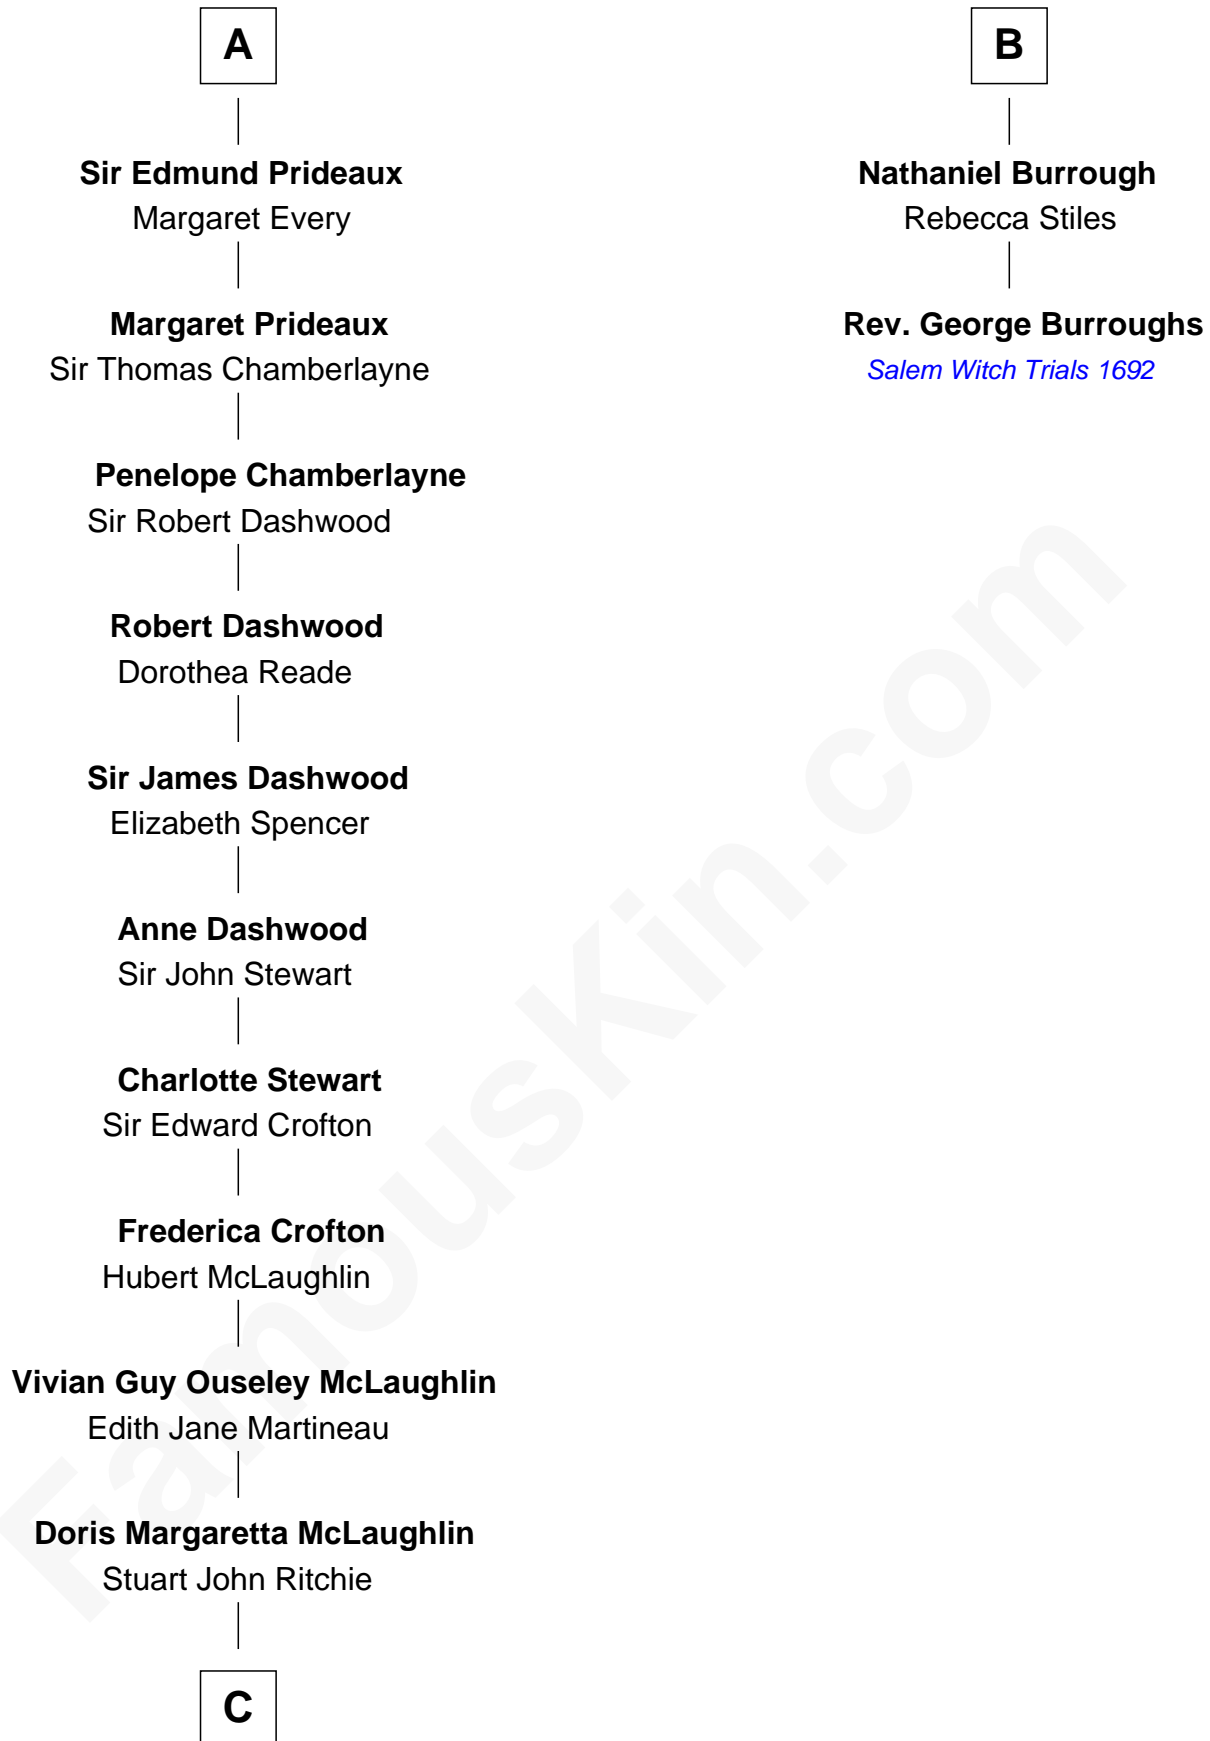

FamousKin.com

Relationship Chart of

Guy Ritchie

British Filmmaker

8th cousin 10 times removed of

Rev. George Burroughs

Executed for Witchcraft, Salem 1692

C

—
John Vivian Ritchie
Amber Mary Parkinson

—
Guy Ritchie
British Filmmaker

FamousKin.com