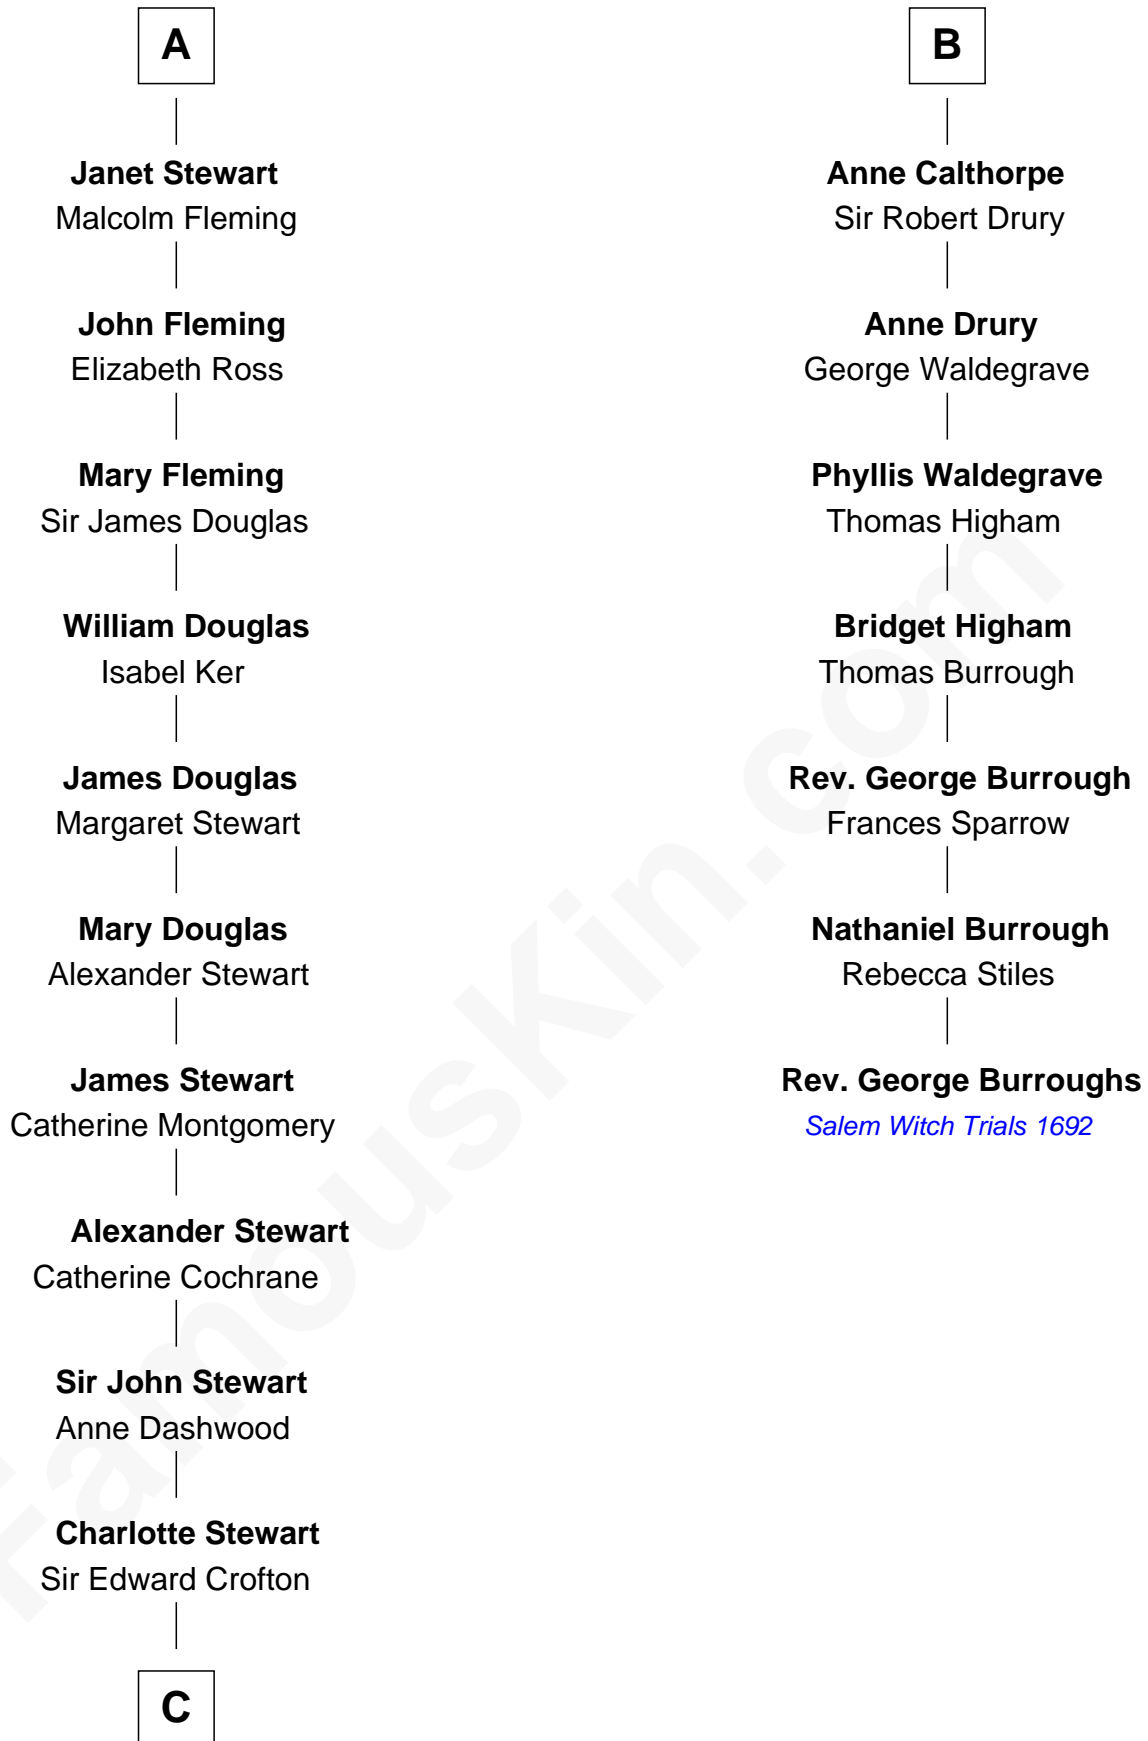

FamousKin.com Relationship Chart of

Guy Ritchie

British Filmmaker

13th cousin 8 times removed of

Rev. George Burroughs

Executed for Witchcraft, Salem 1692

C

Frederica Crofton

Hubert McLaughlin

Vivian Guy Ouseley McLaughlin

Edith Jane Martineau

Doris Margaretta McLaughlin

Stuart John Ritchie

John Vivian Ritchie

Amber Mary Parkinson

Guy Ritchie