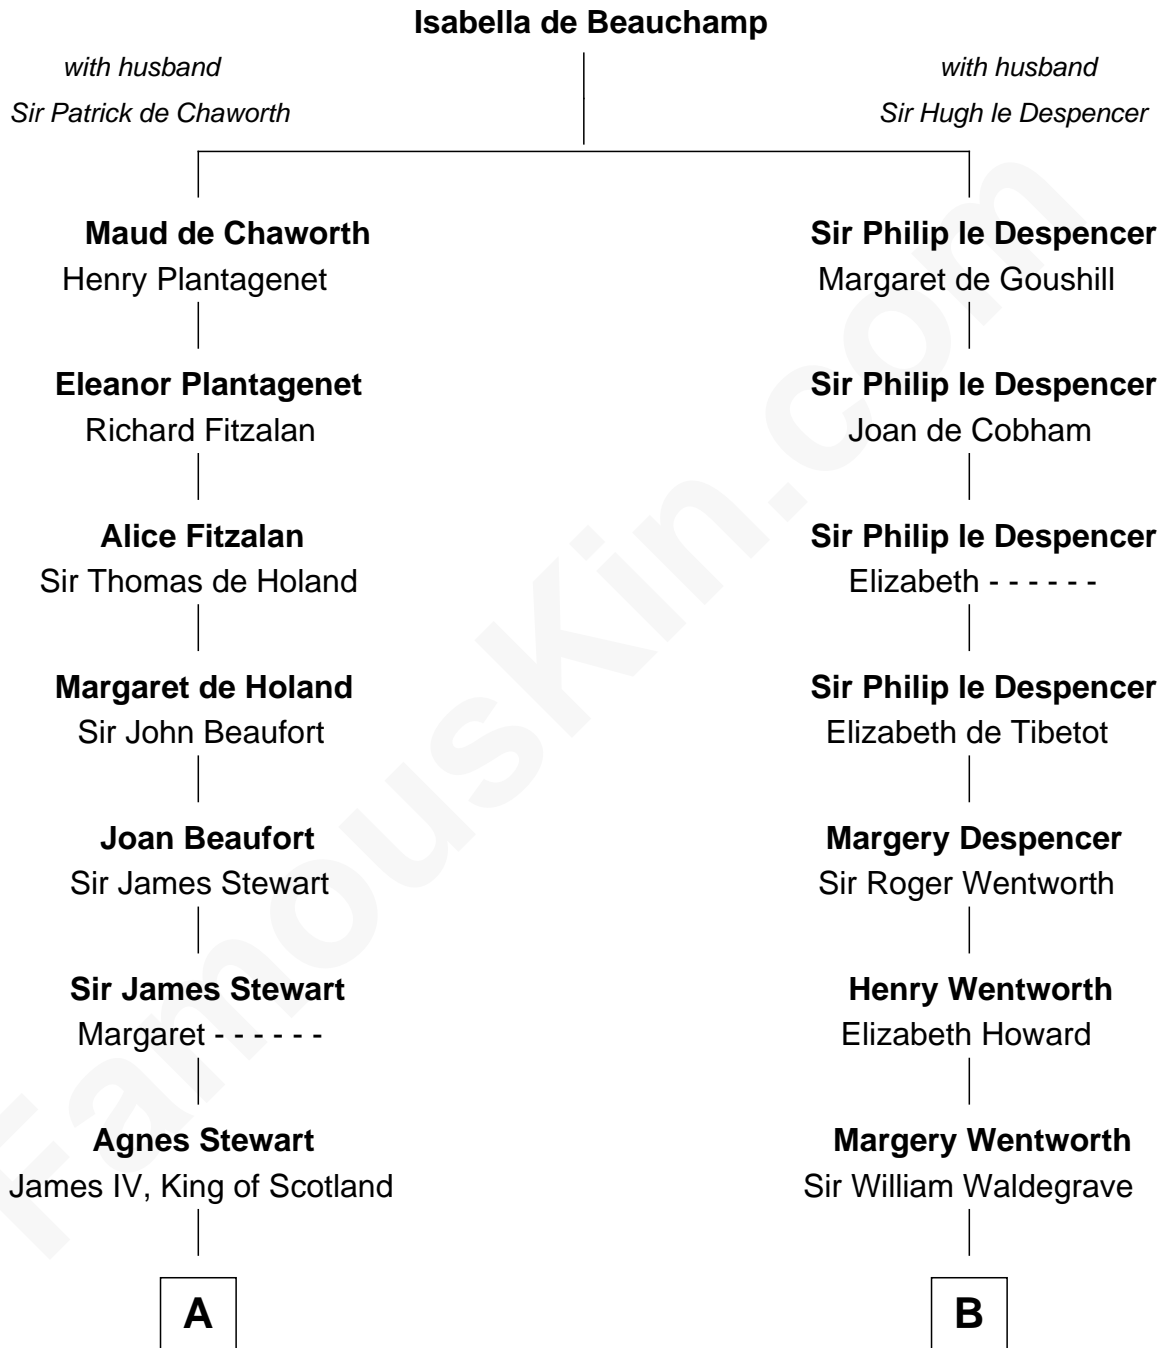

FamousKin.com Relationship Chart of

Guy Ritchie

British Filmmaker

12th cousin 9 times removed of

Rev. George Burroughs

Executed for Witchcraft, Salem 1692

C

Frederica Crofton

Hubert McLaughlin

Vivian Guy Ouseley McLaughlin

Edith Jane Martineau

Doris Margaretta McLaughlin

Stuart John Ritchie

John Vivian Ritchie

Amber Mary Parkinson

Guy Ritchie