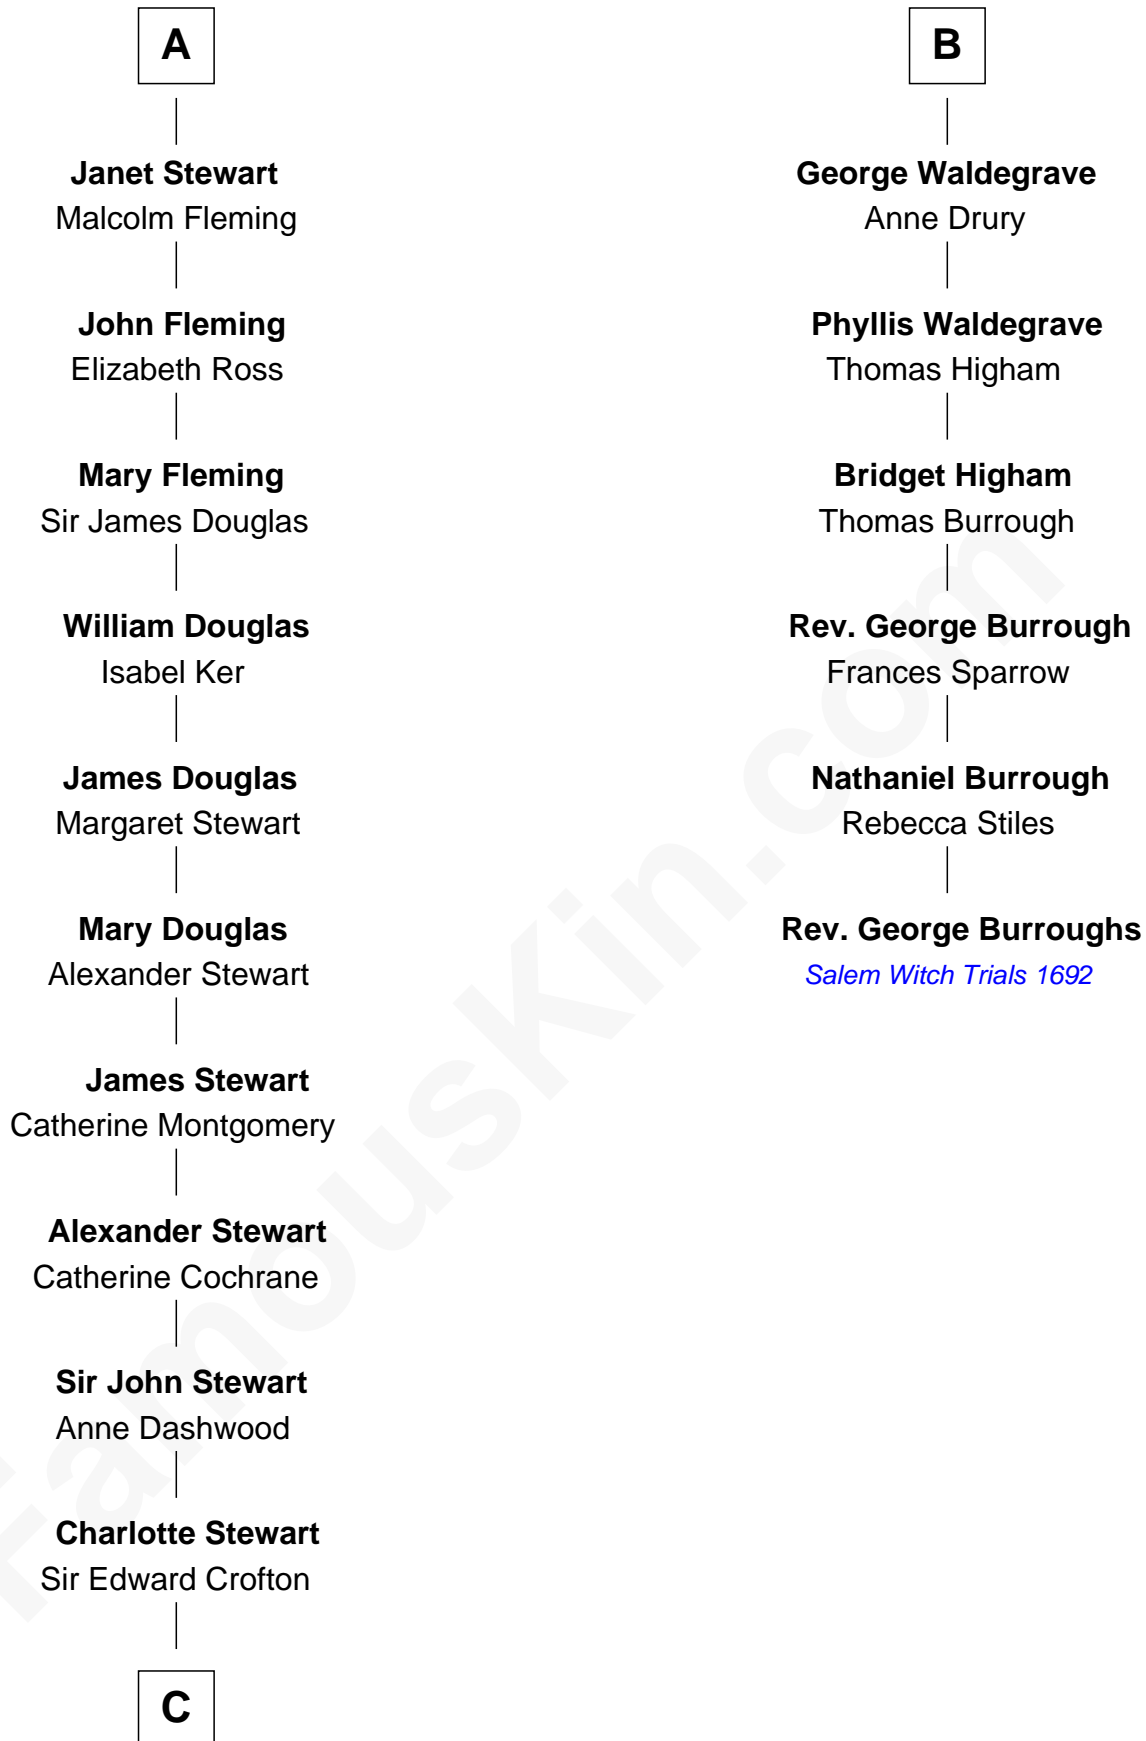

FamousKin.com Relationship Chart of

Guy Ritchie

British Filmmaker

12th cousin 9 times removed of

Rev. George Burroughs

Executed for Witchcraft, Salem 1692

C

Frederica Crofton

Hubert McLaughlin

Vivian Guy Ouseley McLaughlin

Edith Jane Martineau

Doris Margaretta McLaughlin

Stuart John Ritchie

John Vivian Ritchie

Amber Mary Parkinson

Guy Ritchie