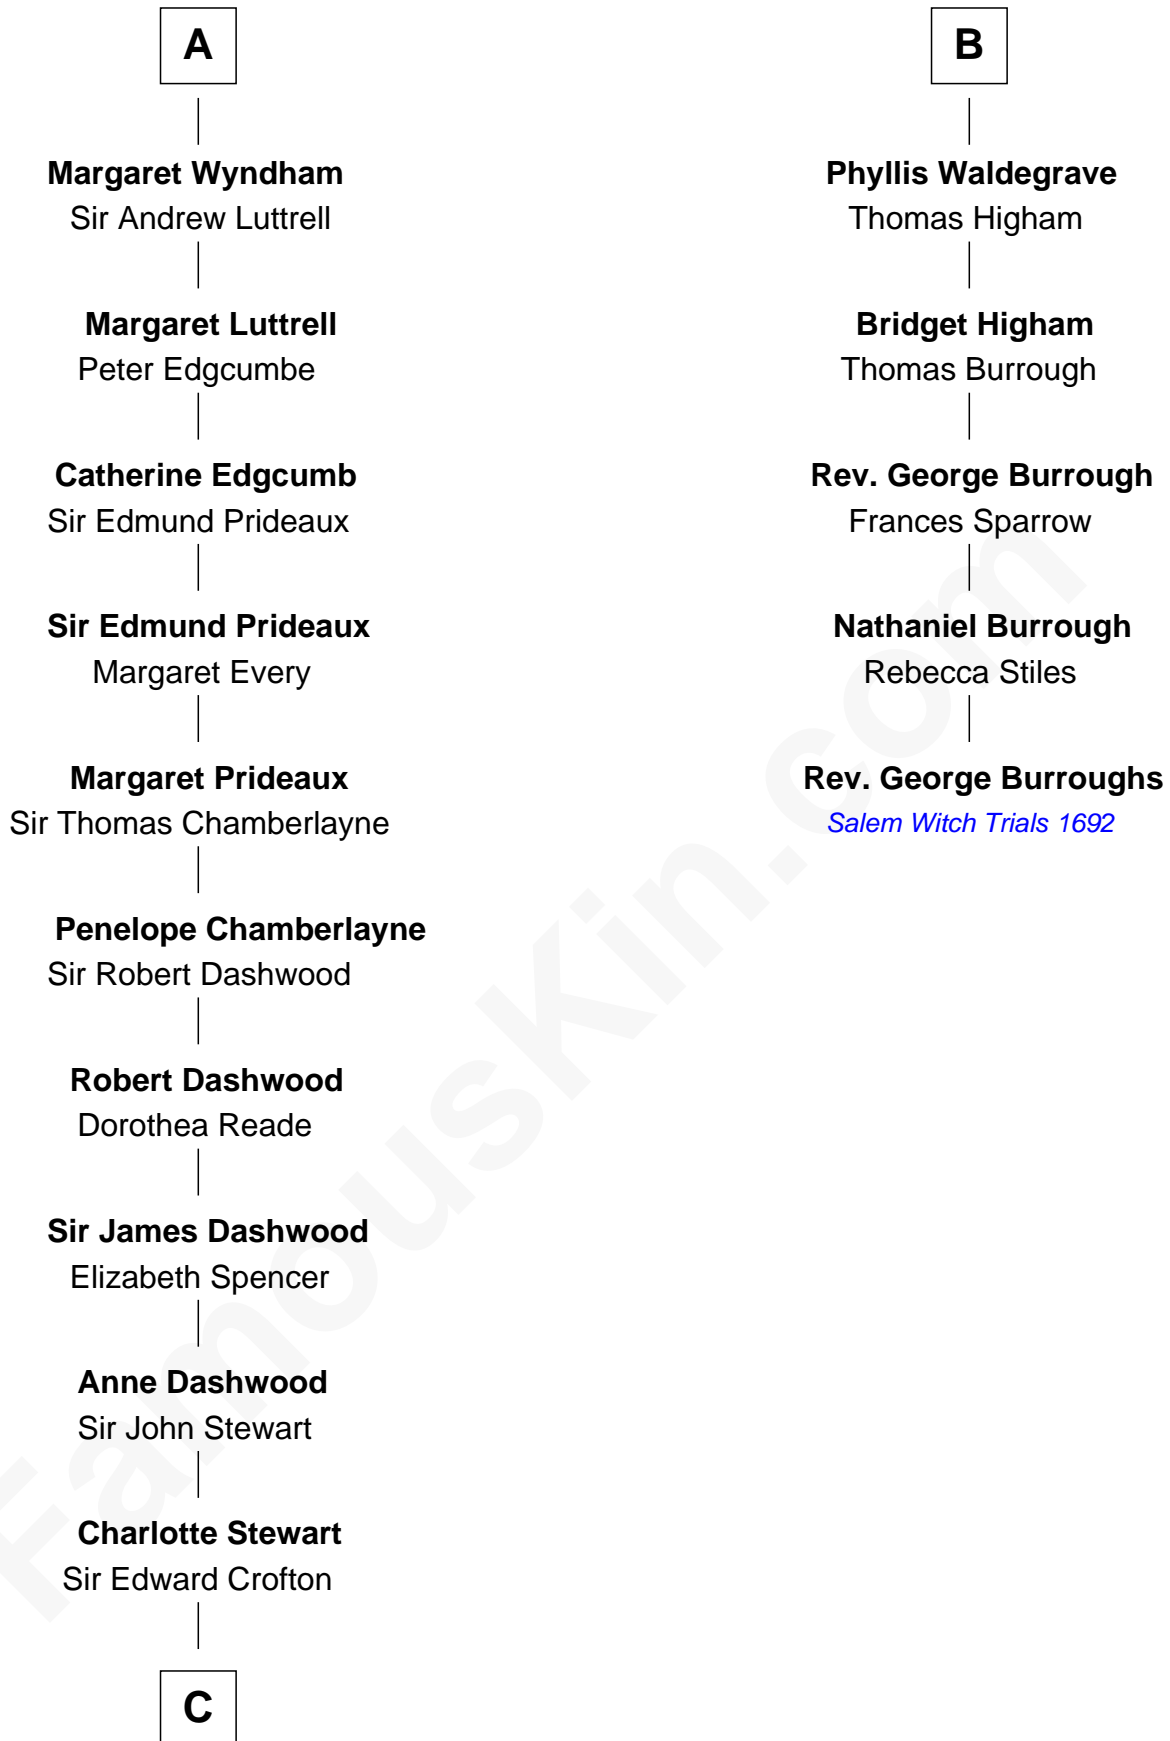

FamousKin.com Relationship Chart of

Guy Ritchie

British Filmmaker

11th cousin 10 times removed of

Rev. George Burroughs

Executed for Witchcraft, Salem 1692

Bartholomew de Badlesmere

Margaret de Clare

Elizabeth de Badlesmere

Sir William de Bohun

Elizabeth de Bohun

Sir Richard Fitzalan

Elizabeth Fitzalan

Sir Thomas Mowbray

Margaret Mowbray

Sir Robert Howard

Sir John de Tivetot

Sir Robert de Tivetot

Margaret Deincourt

Elizabeth de Tivetot

Sir Philip le Despencer

Margery Despencer

Sir Roger Wentworth

Henry Wentworth

Elizabeth Howard

Margery Wentworth

Sir William Waldegrave

George Waldegrave

Anne Drury

B

C

Frederica Crofton