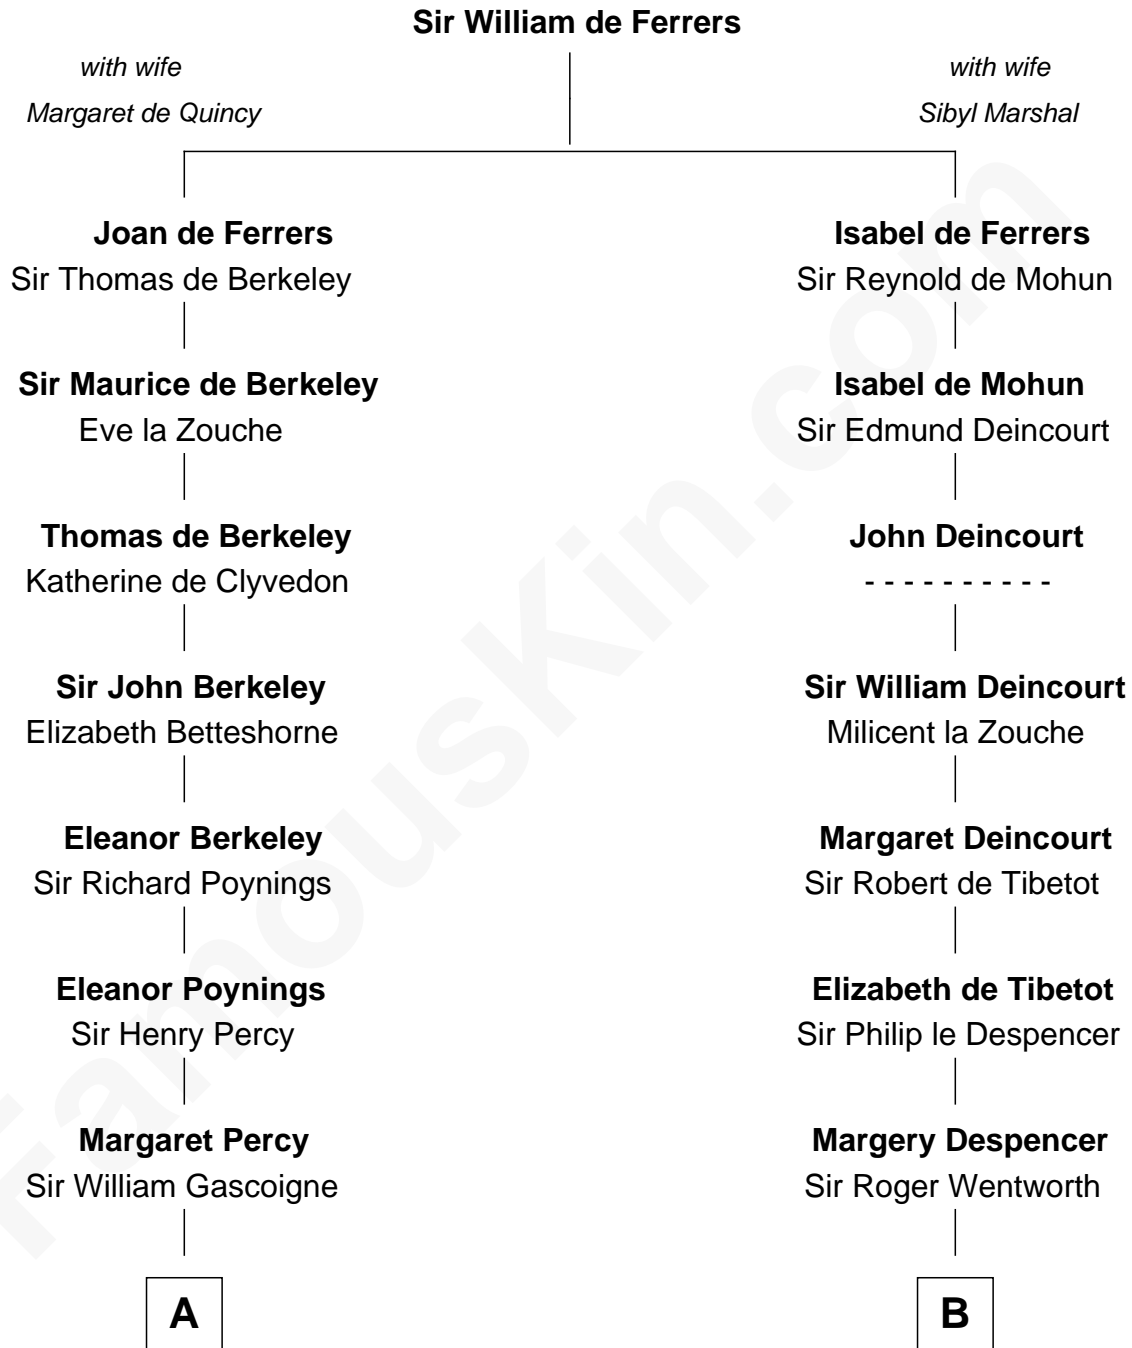

FamousKin.com Relationship Chart of

Guy Ritchie

British Filmmaker

14th cousin 7 times removed of

Rev. George Burroughs

Executed for Witchcraft, Salem 1692

C

William Martineau
Margaretta Sarah Mason

Edith Jane Martineau
Vivian Guy Ouseley McLaughlin

Doris Margaretta McLaughlin
Stuart John Ritchie

John Vivian Ritchie
Amber Mary Parkinson

Guy Ritchie
British Filmmaker