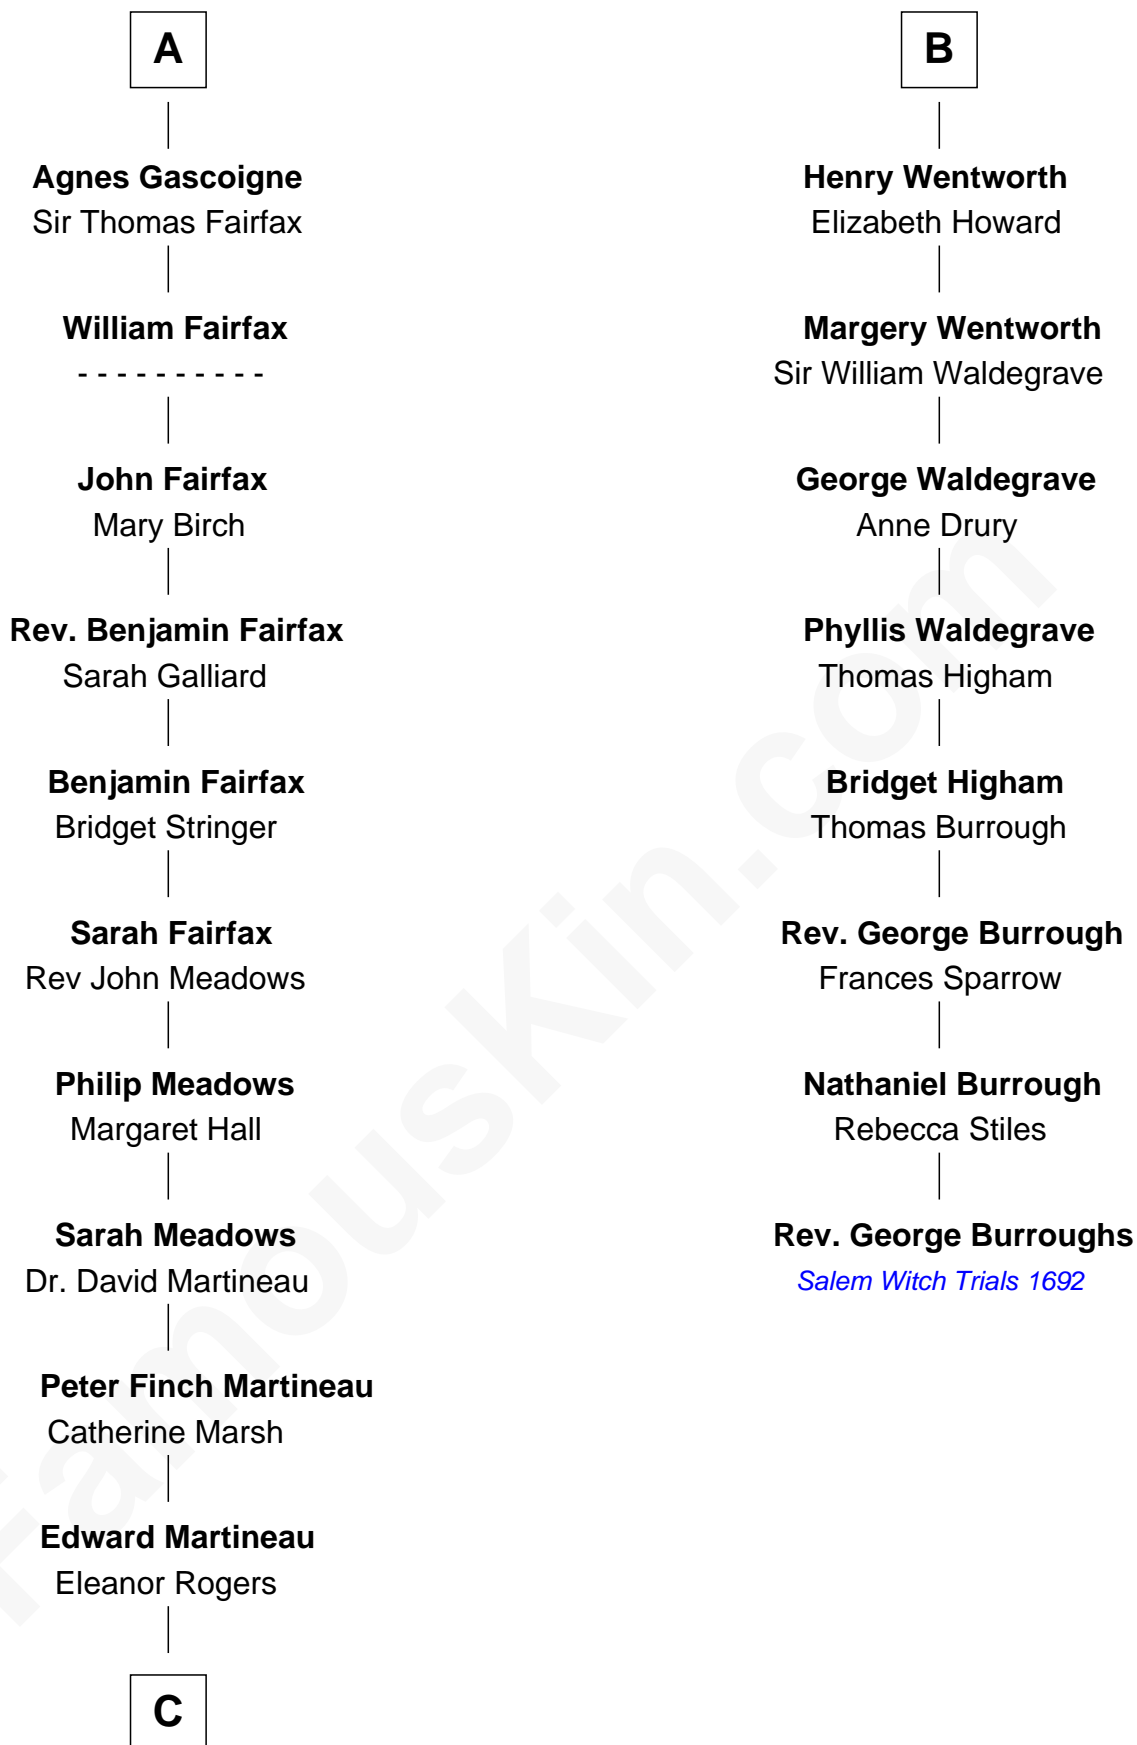

FamousKin.com Relationship Chart of

Guy Ritchie

British Filmmaker

14th cousin 7 times removed of

Rev. George Burroughs

Executed for Witchcraft, Salem 1692

C

William Martineau
Margaretta Sarah Mason

Edith Jane Martineau
Vivian Guy Ouseley McLaughlin

Doris Margaretta McLaughlin
Stuart John Ritchie

John Vivian Ritchie
Amber Mary Parkinson

Guy Ritchie
British Filmmaker