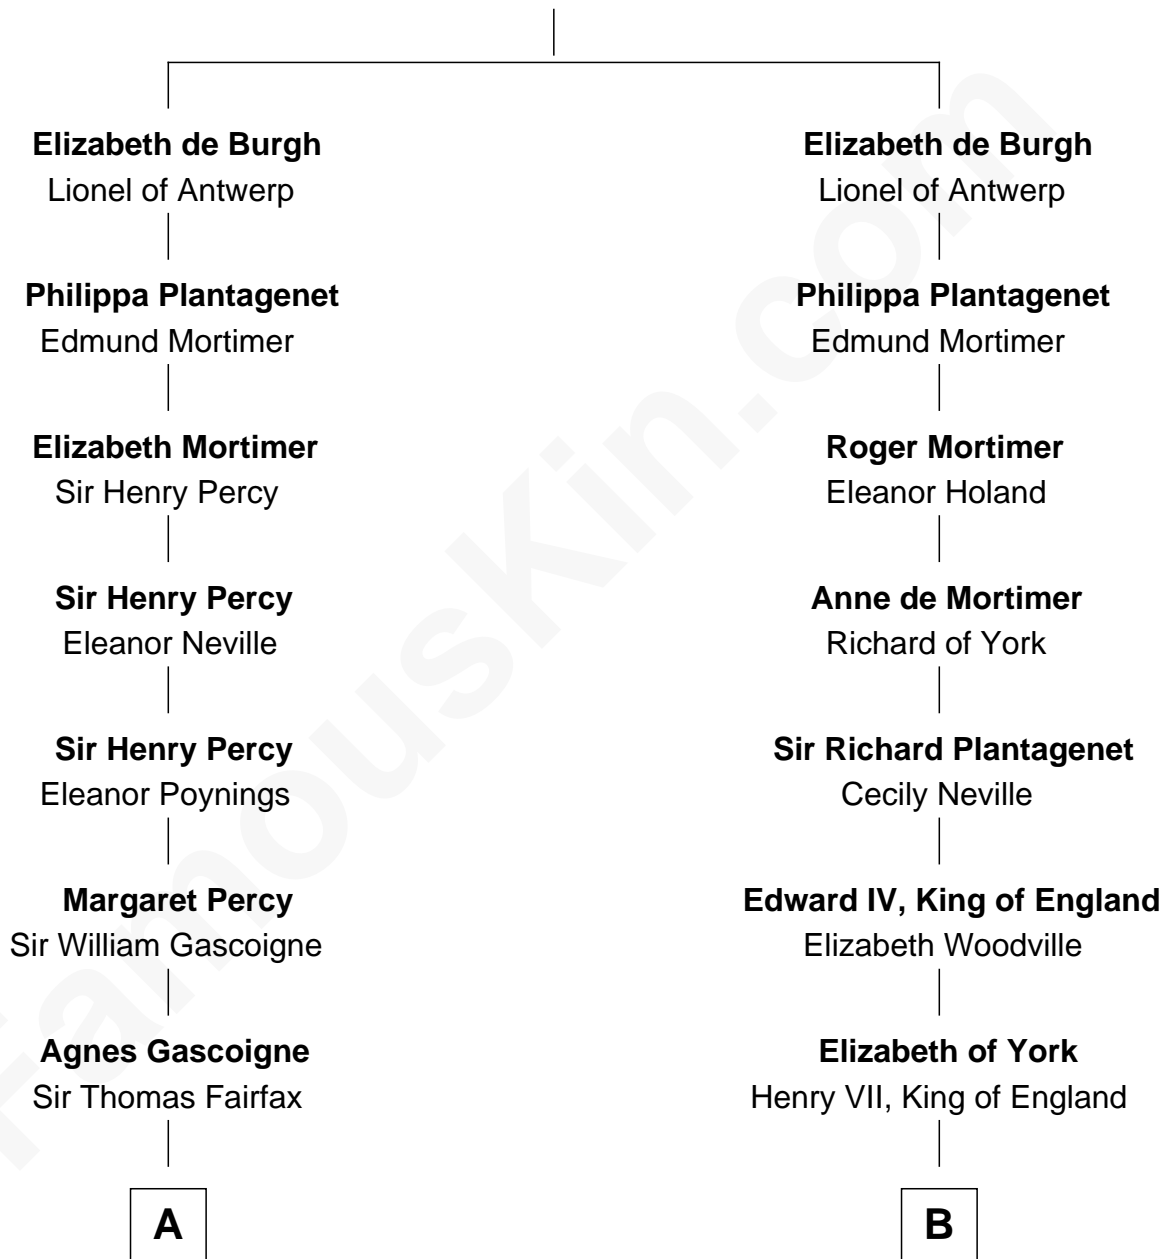

FamousKin.com Relationship Chart of

Guy Ritchie

British Filmmaker

9th cousin 11 times removed of

Mary Stuart

Queen of Scots

William de Burgh
Maude of Lancaster

C

—
Edith Jane Martineau
Vivian Guy Ouseley McLaughlin

—
Doris Margaretta McLaughlin
Stuart John Ritchie

—
John Vivian Ritchie
Amber Mary Parkinson

—
Guy Ritchie
British Filmmaker

FamousKin.com