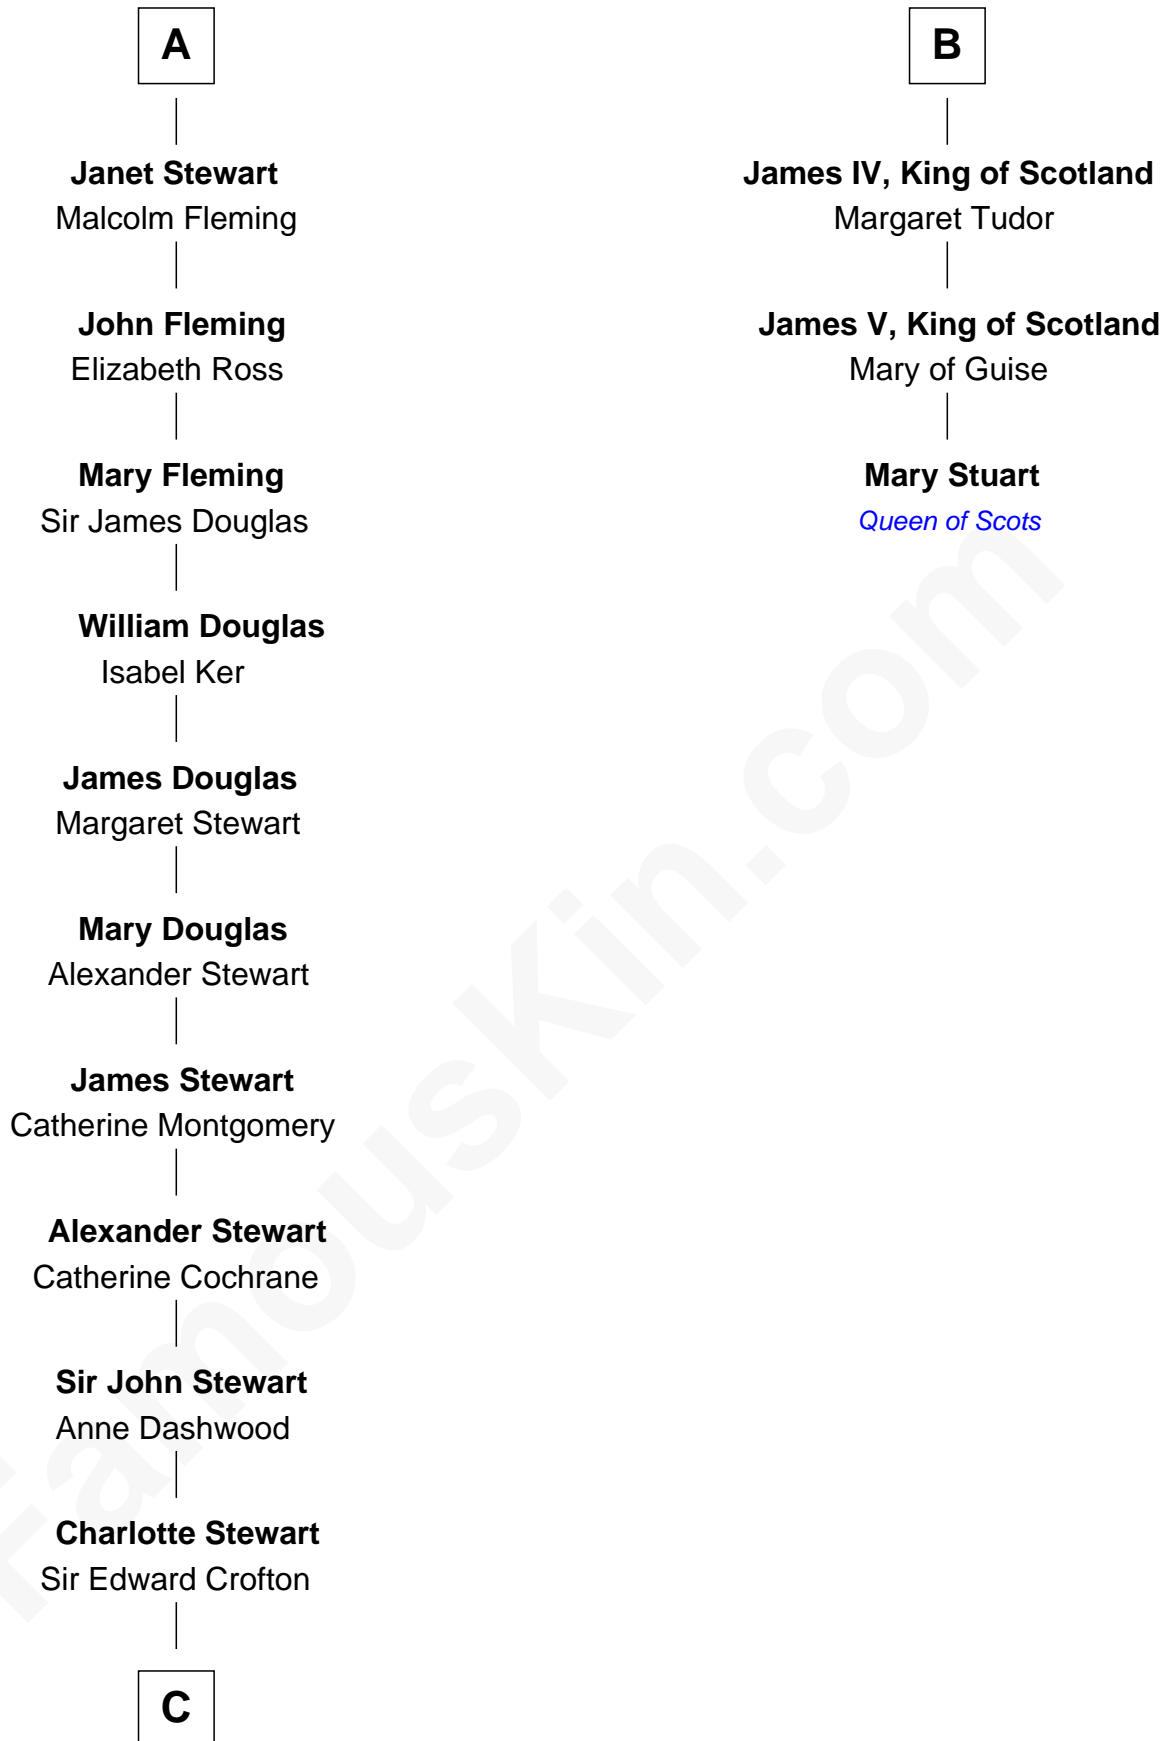

FamousKin.com Relationship Chart of

Guy Ritchie

British Filmmaker

9th cousin 12 times removed of

Mary Stuart

Queen of Scots

C

Frederica Crofton

Hubert McLaughlin

Vivian Guy Ouseley McLaughlin

Edith Jane Martineau

Doris Margaretta McLaughlin

Stuart John Ritchie

John Vivian Ritchie

Amber Mary Parkinson

Guy Ritchie