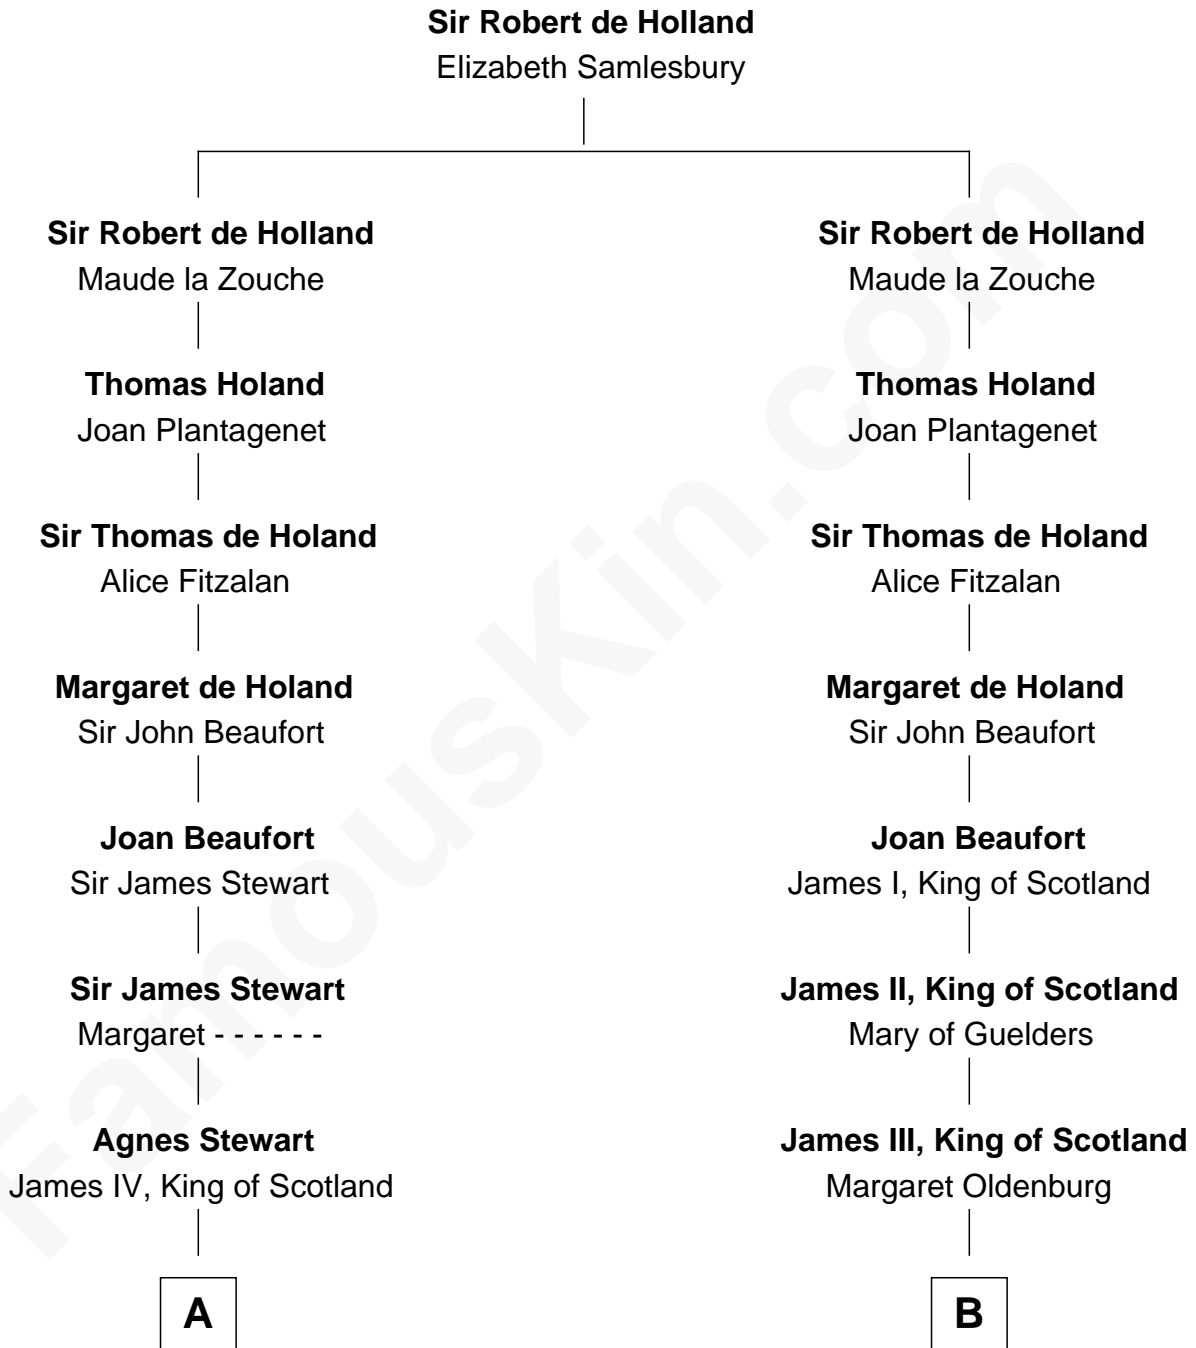

FamousKin.com Relationship Chart of

Guy Ritchie

British Filmmaker

9th cousin 12 times removed of

Mary Stuart

Queen of Scots

C

Frederica Crofton

Hubert McLaughlin

Vivian Guy Ouseley McLaughlin

Edith Jane Martineau

Doris Margaretta McLaughlin

Stuart John Ritchie

John Vivian Ritchie

Amber Mary Parkinson

Guy Ritchie