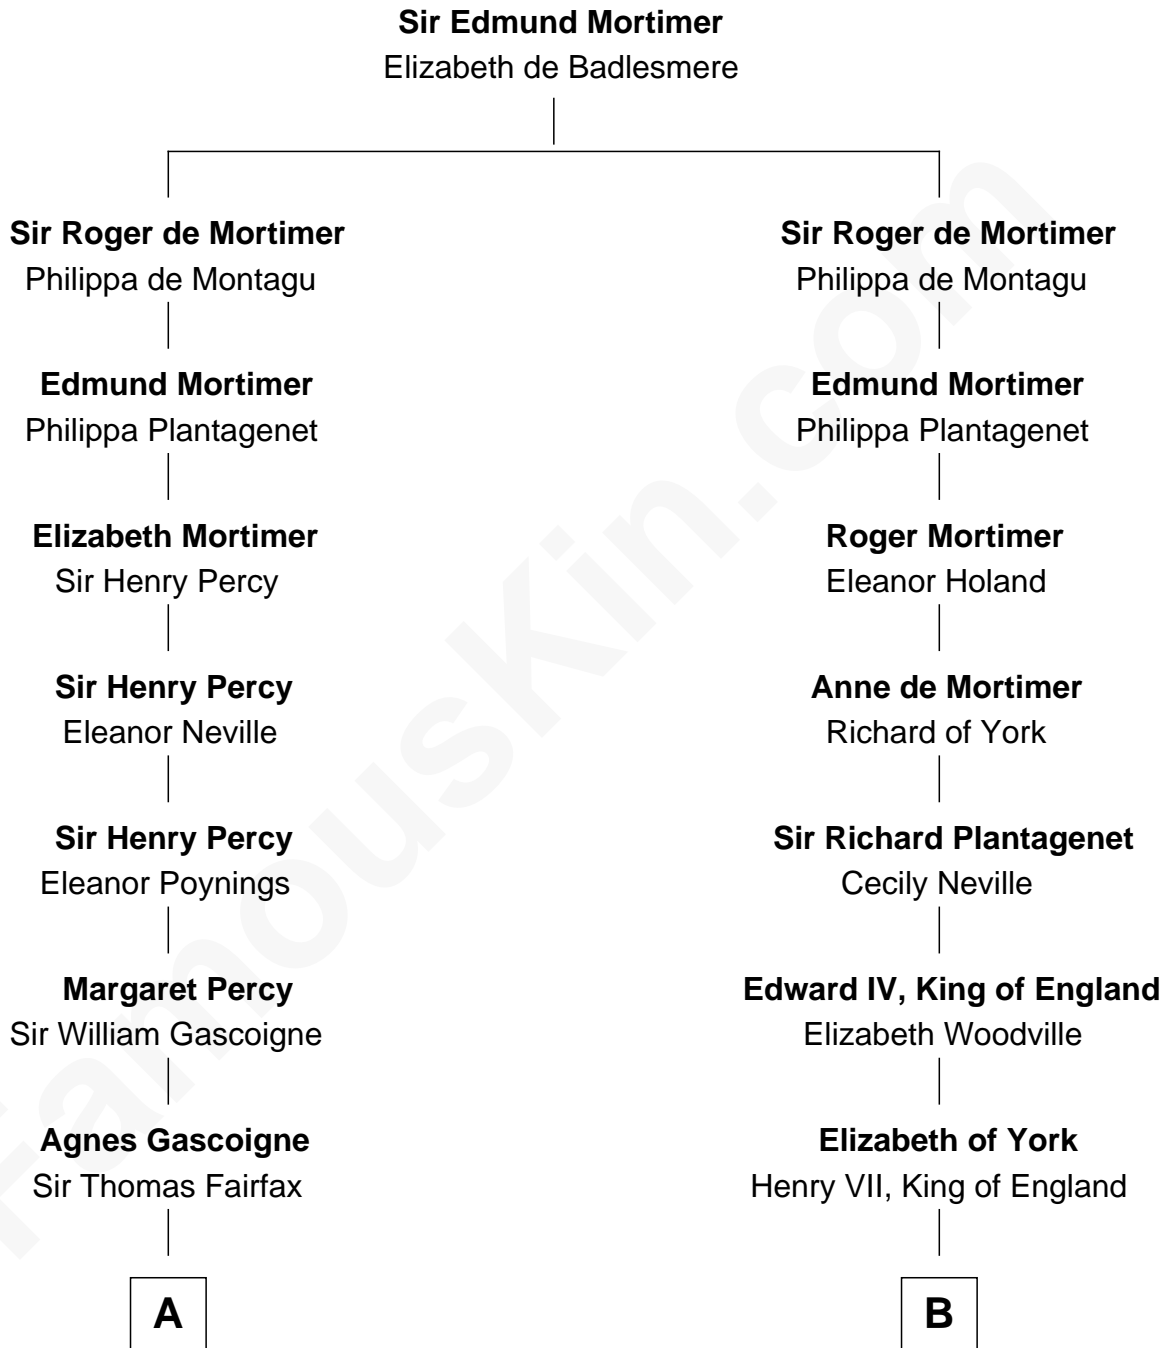

FamousKin.com Relationship Chart of

Guy Ritchie

British Filmmaker

9th cousin 11 times removed of

Mary Stuart

Queen of Scots

C

—
Edith Jane Martineau
Vivian Guy Ouseley McLaughlin

—
Doris Margaretta McLaughlin
Stuart John Ritchie

—
John Vivian Ritchie
Amber Mary Parkinson

—
Guy Ritchie
British Filmmaker

FamousKin.com