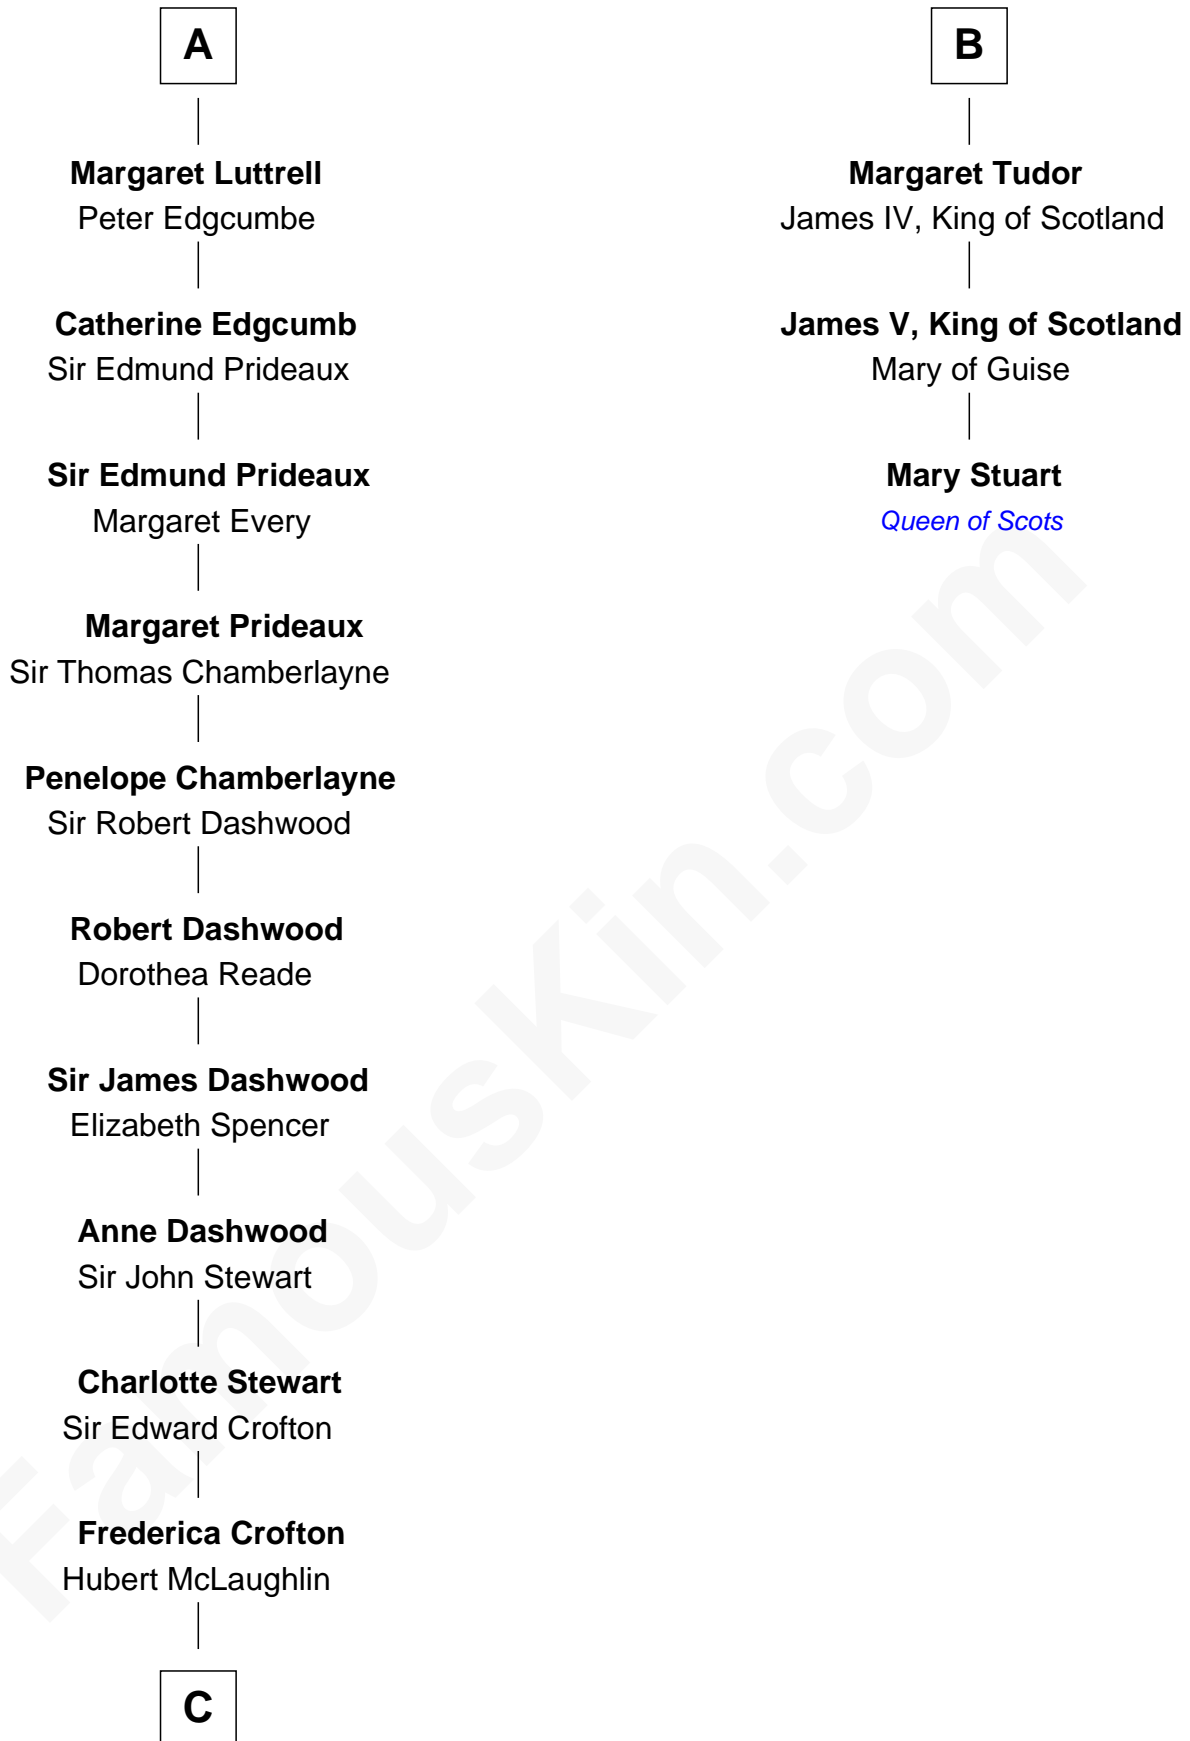

FamousKin.com Relationship Chart of

Guy Ritchie

British Filmmaker

9th cousin 11 times removed of

Mary Stuart

Queen of Scots

C

—
Vivian Guy Ouseley McLaughlin

Edith Jane Martineau

—
Doris Margareta McLaughlin

Stuart John Ritchie

—
John Vivian Ritchie

Amber Mary Parkinson

—
Guy Ritchie

British Filmmaker

FamousKin.com