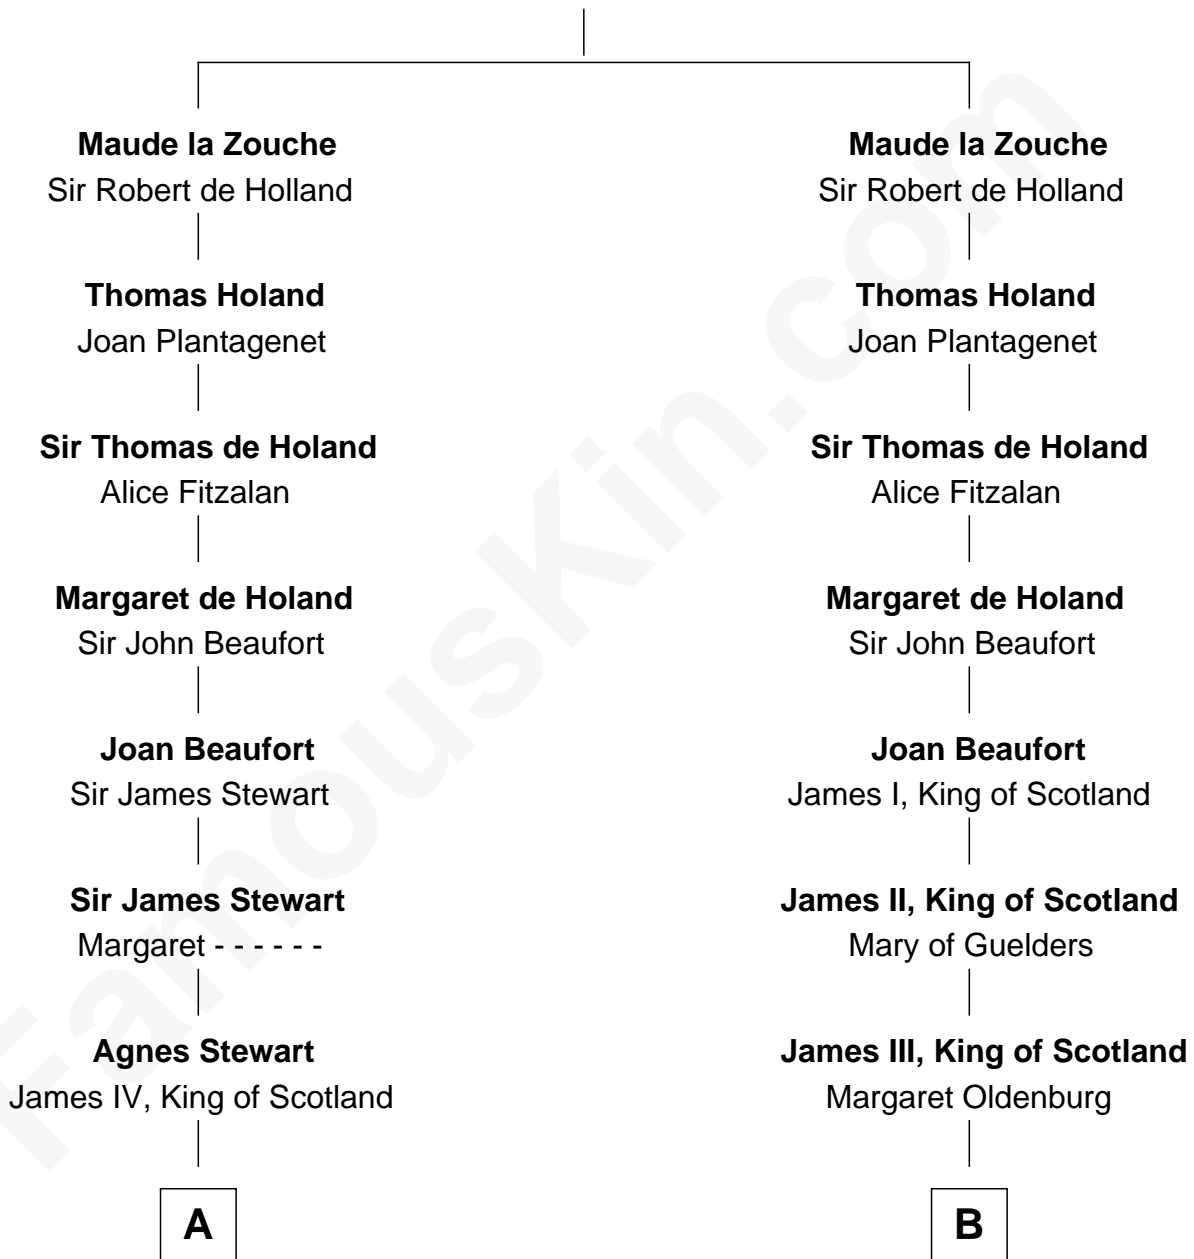

# FamousKin.com Relationship Chart of

**Guy Ritchie**

*British Filmmaker*

9th cousin 12 times removed of

**Mary Stuart**

*Queen of Scots*

**Sir Alan la Zouche**

Eleanor de Segrave

**C**

**Frederica Crofton**

Hubert McLaughlin

**Vivian Guy Ouseley McLaughlin**

Edith Jane Martineau

**Doris Margareta McLaughlin**

Stuart John Ritchie

**John Vivian Ritchie**

Amber Mary Parkinson

**Guy Ritchie**

*British Filmmaker*