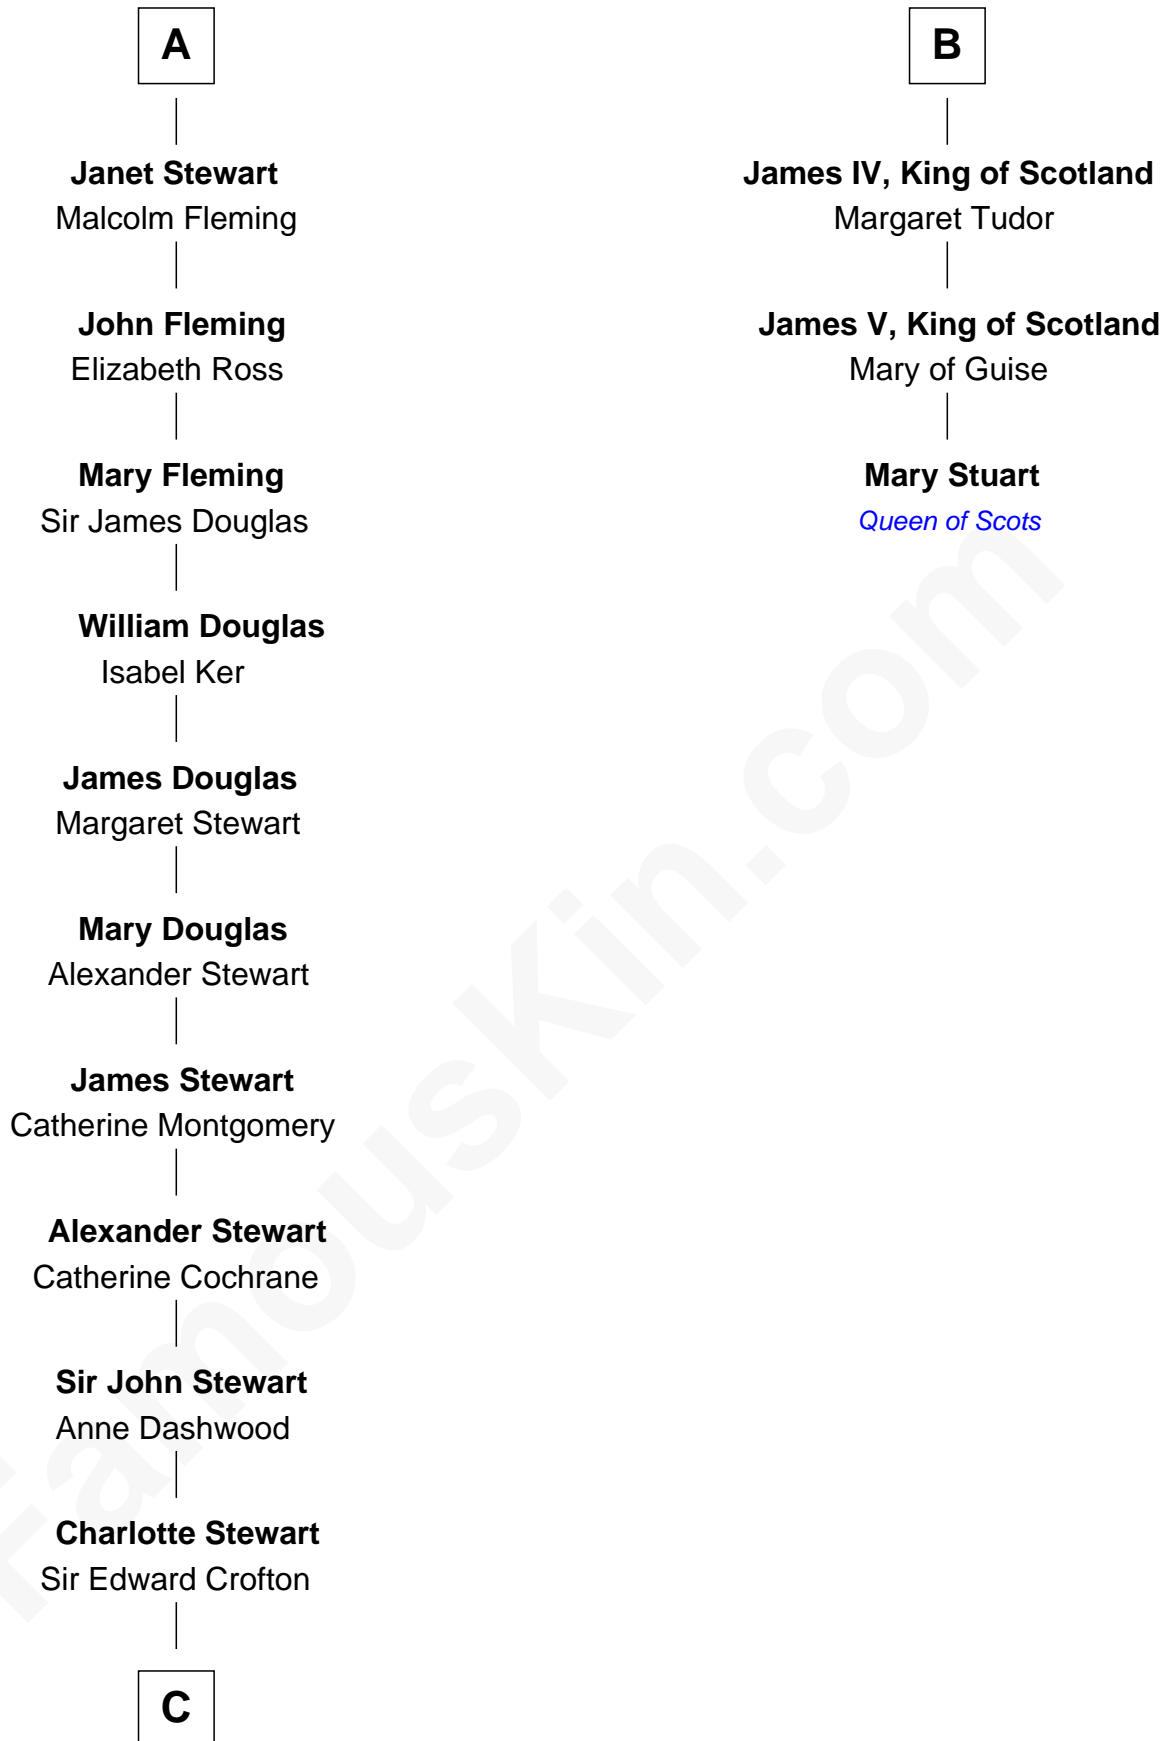

# FamousKin.com Relationship Chart of

**Guy Ritchie**

*British Filmmaker*

9th cousin 12 times removed of

**Mary Stuart**

*Queen of Scots*

**Sir Alan la Zouche**

Eleanor de Segrave

**C**

**Frederica Crofton**

Hubert McLaughlin

**Vivian Guy Ouseley McLaughlin**

Edith Jane Martineau

**Doris Margareta McLaughlin**

Stuart John Ritchie

**John Vivian Ritchie**