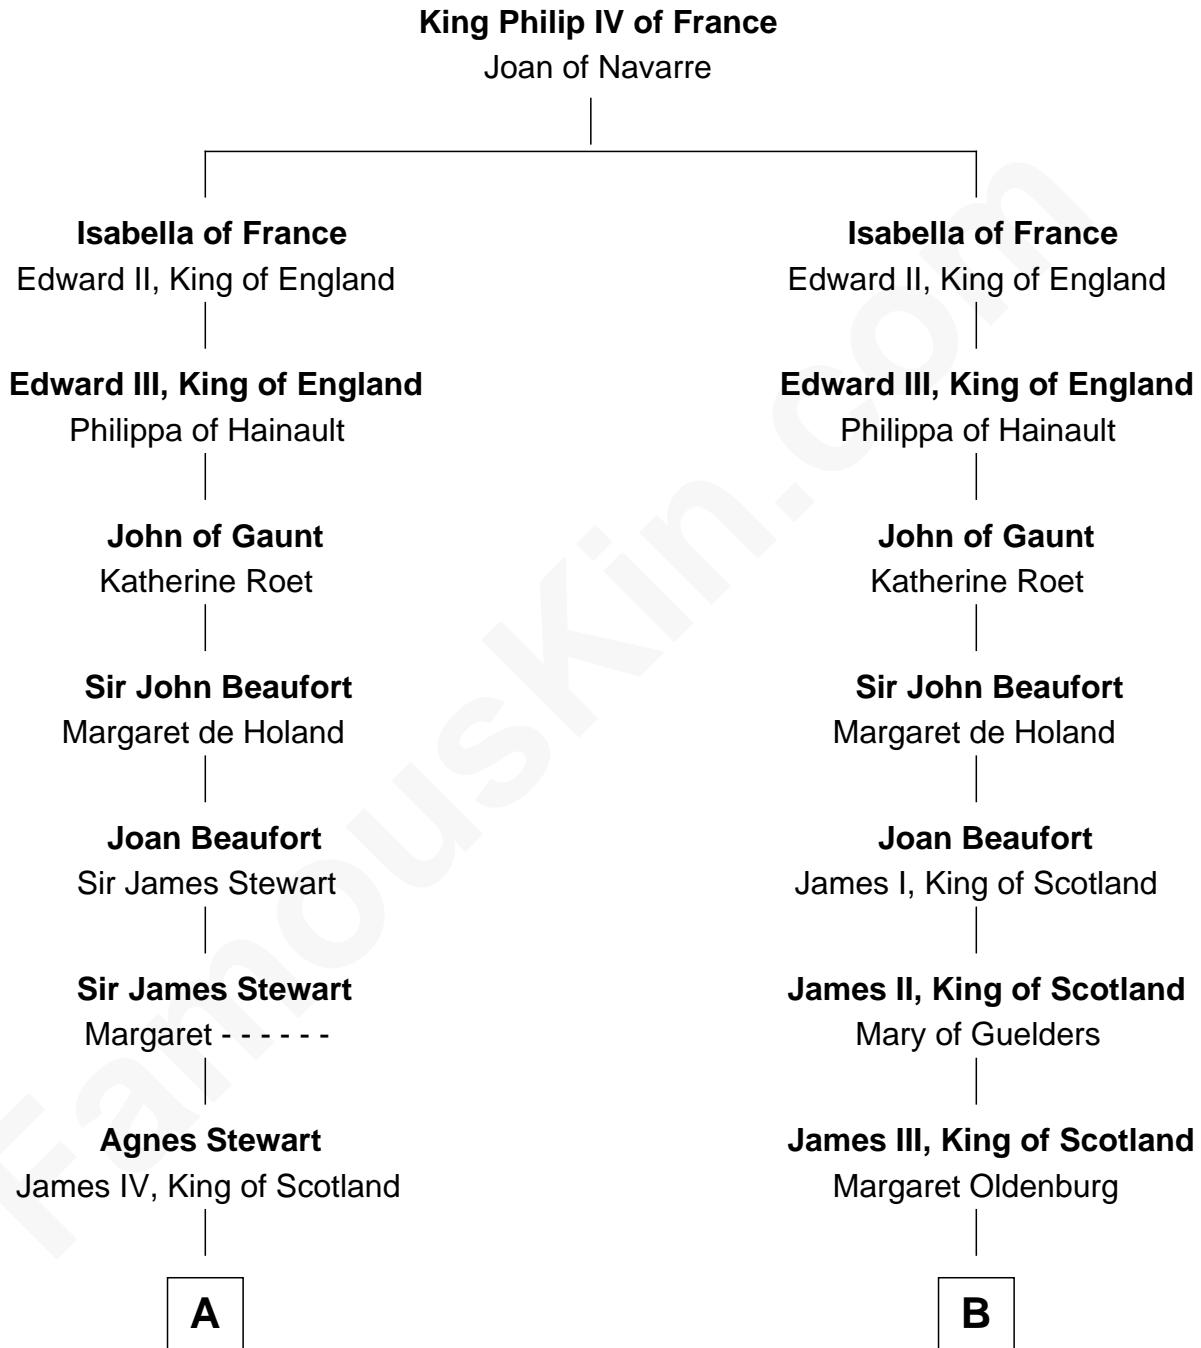

FamousKin.com Relationship Chart of

Guy Ritchie

British Filmmaker

9th cousin 12 times removed of

Mary Stuart

Queen of Scots

C

Frederica Crofton