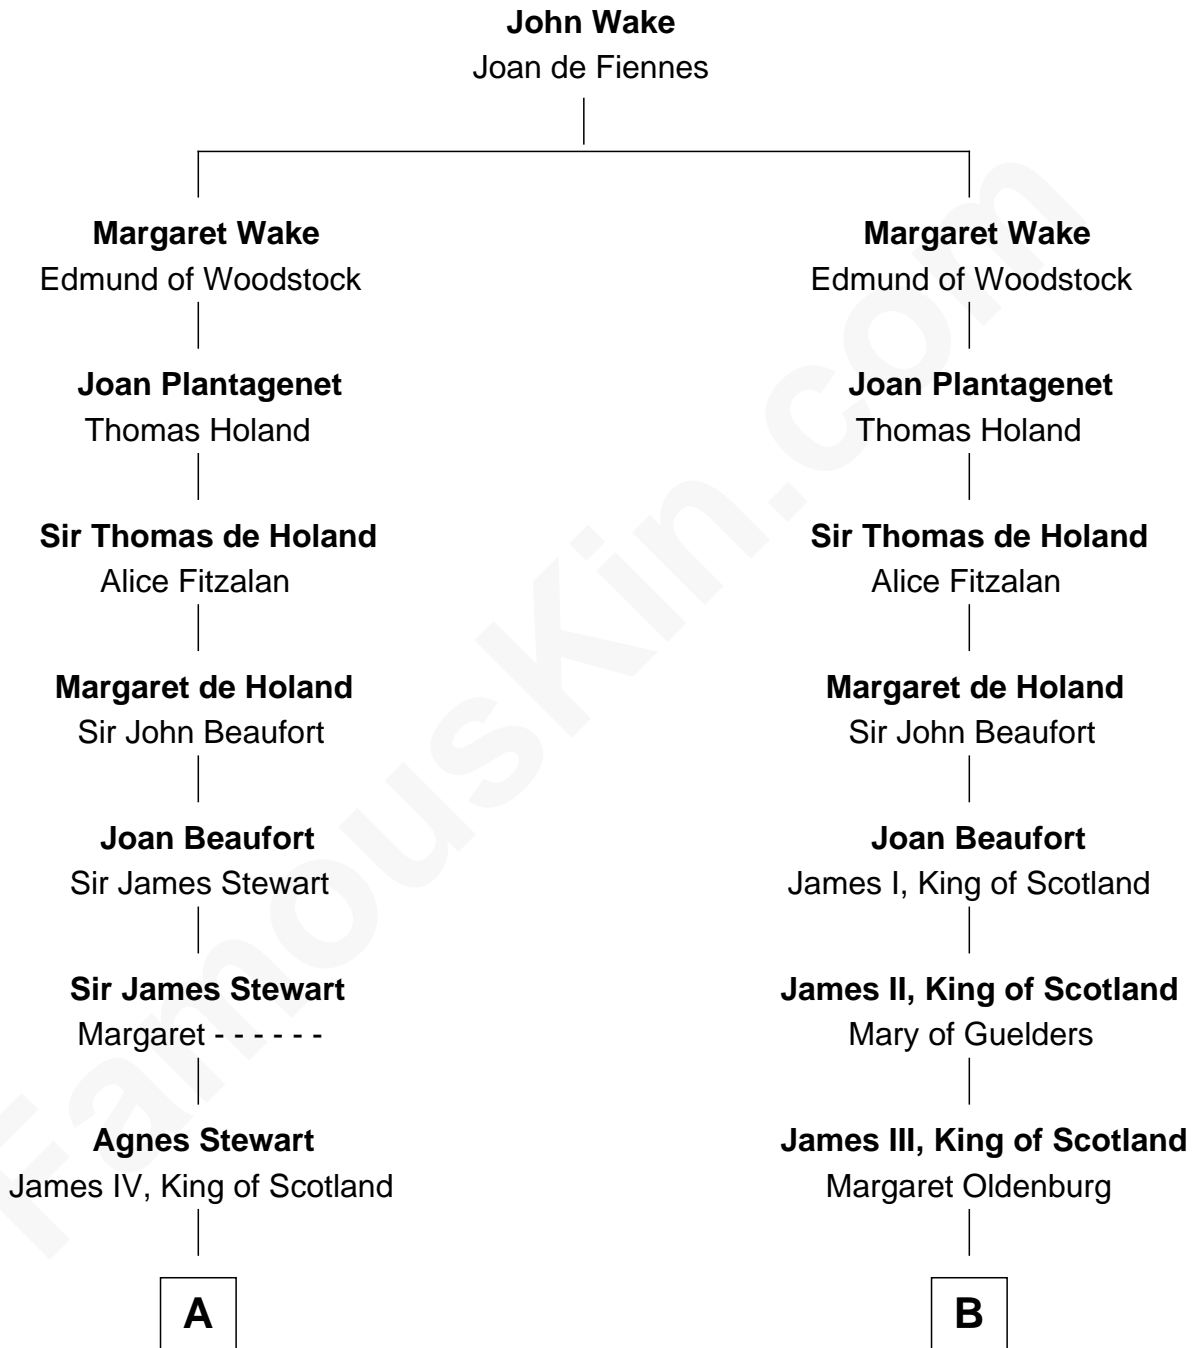

FamousKin.com Relationship Chart of

Guy Ritchie

British Filmmaker

9th cousin 12 times removed of

Mary Stuart

Queen of Scots

C

Frederica Crofton

Hubert McLaughlin

Vivian Guy Ouseley McLaughlin

Edith Jane Martineau

Doris Margaretta McLaughlin

Stuart John Ritchie

John Vivian Ritchie

Amber Mary Parkinson

Guy Ritchie