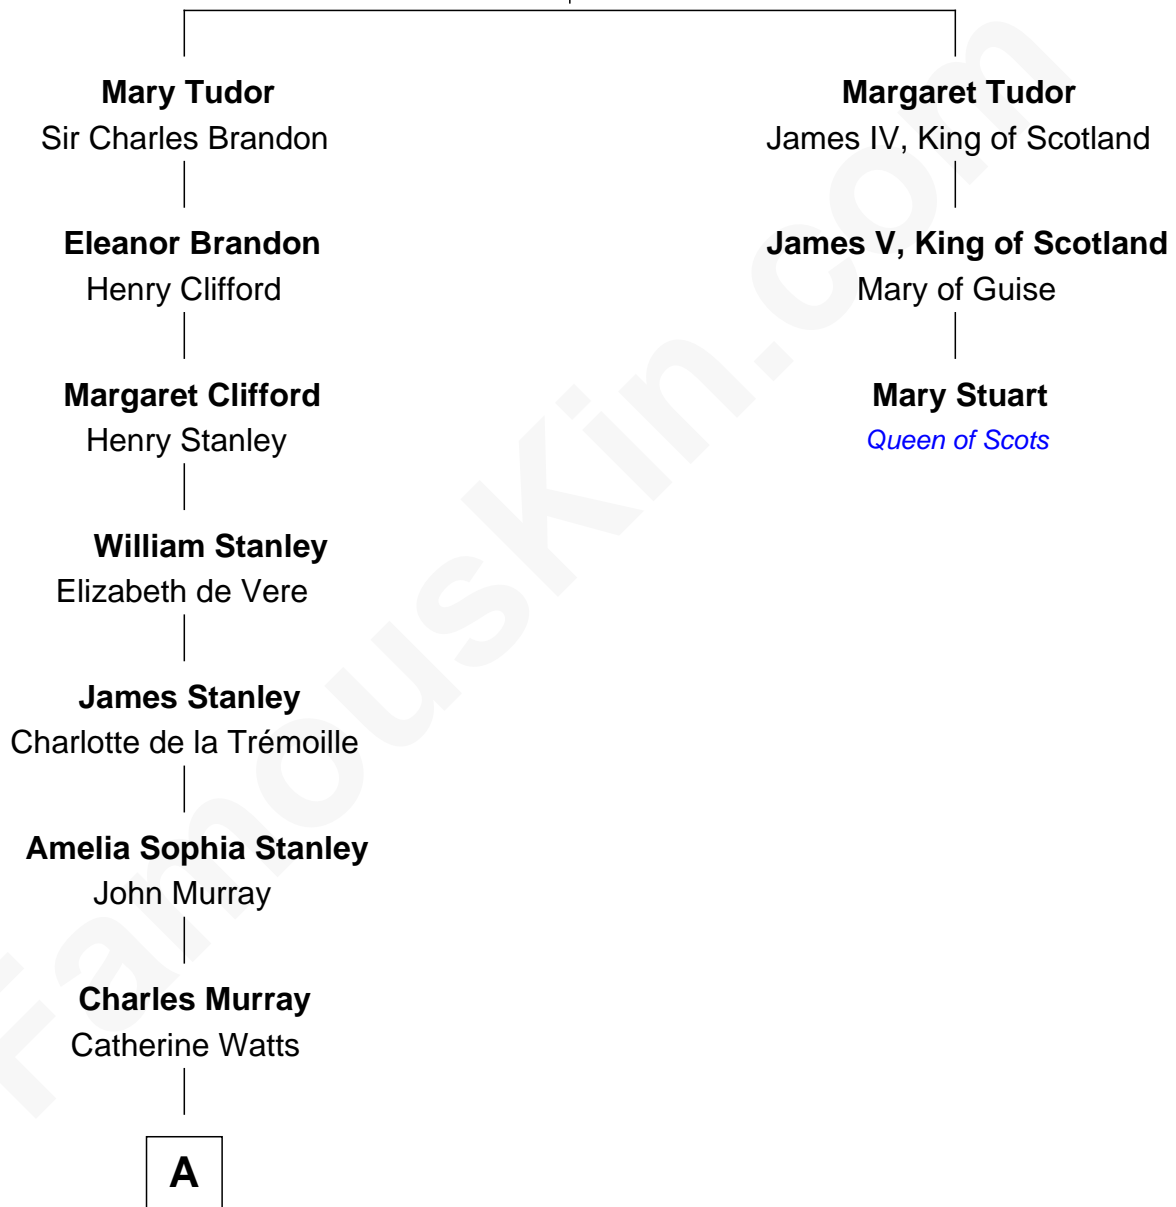

# FamousKin.com Relationship Chart of

**Guy Ritchie**

*British Filmmaker*

2nd cousin 13 times removed of

**Mary Stuart**

*Queen of Scots*

**Henry VII, King of England**  
Elizabeth of York

**A**

—  
**Anne Murray**  
John Cochrane

—  
**Catherine Cochrane**  
Alexander Stewart

—  
**Sir John Stewart**  
Anne Dashwood

—  
**Charlotte Stewart**  
Sir Edward Crofton

—  
**Frederica Crofton**  
Hubert McLaughlin