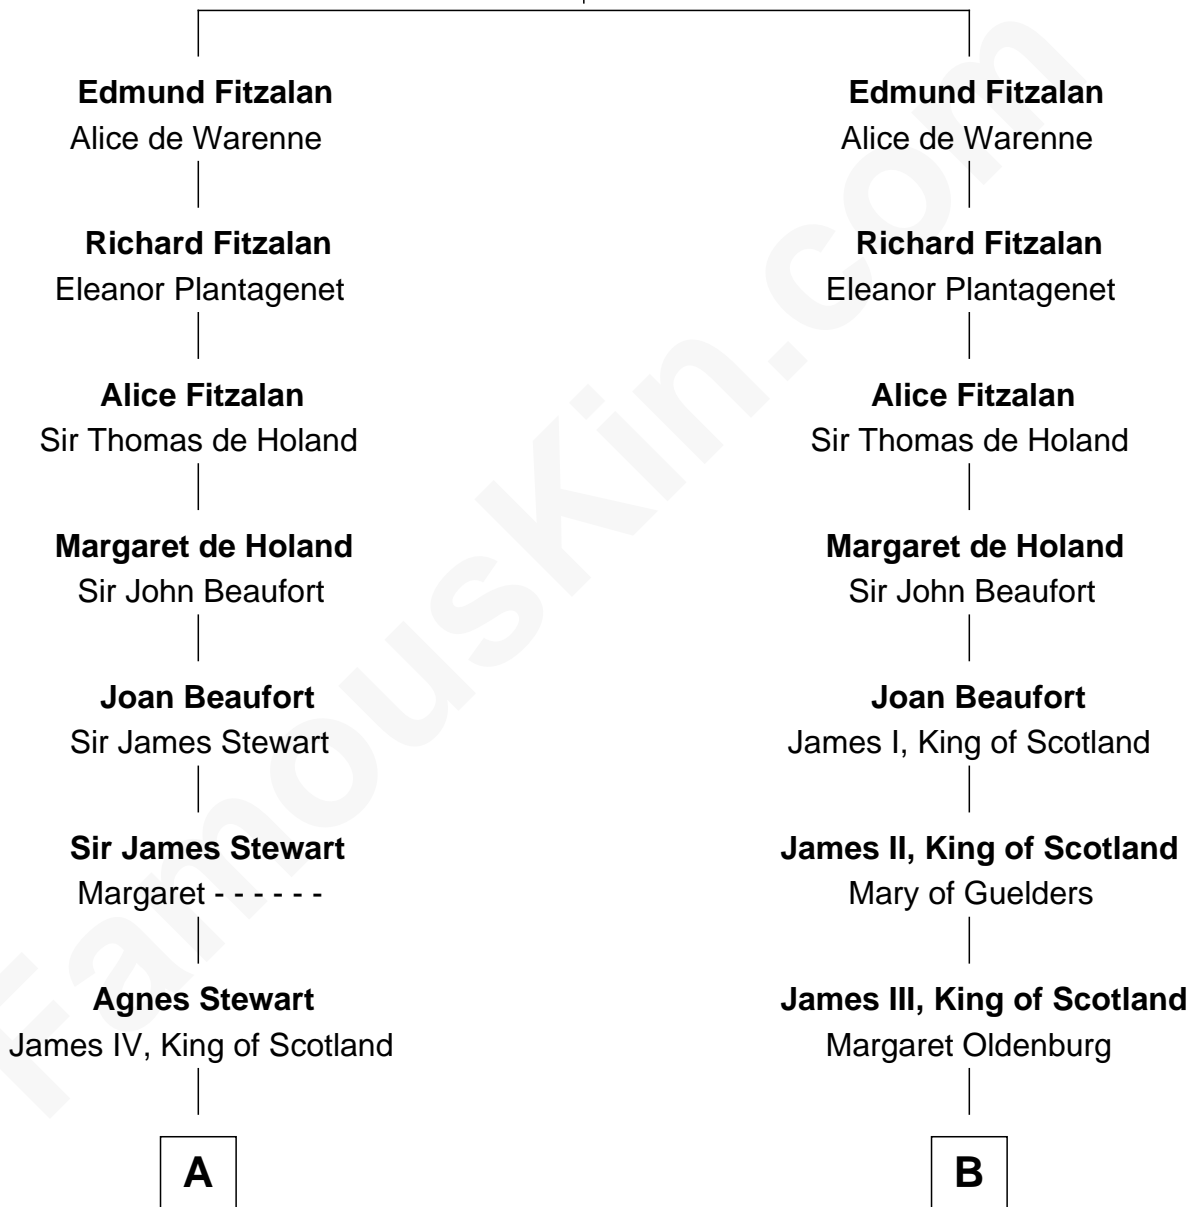

FamousKin.com Relationship Chart of

Guy Ritchie

British Filmmaker

9th cousin 12 times removed of

Mary Stuart

Queen of Scots

Richard Fitzalan

Alice de Saluzzo

Amber Mary Parkinson

Guy Ritchie

British Filmmaker