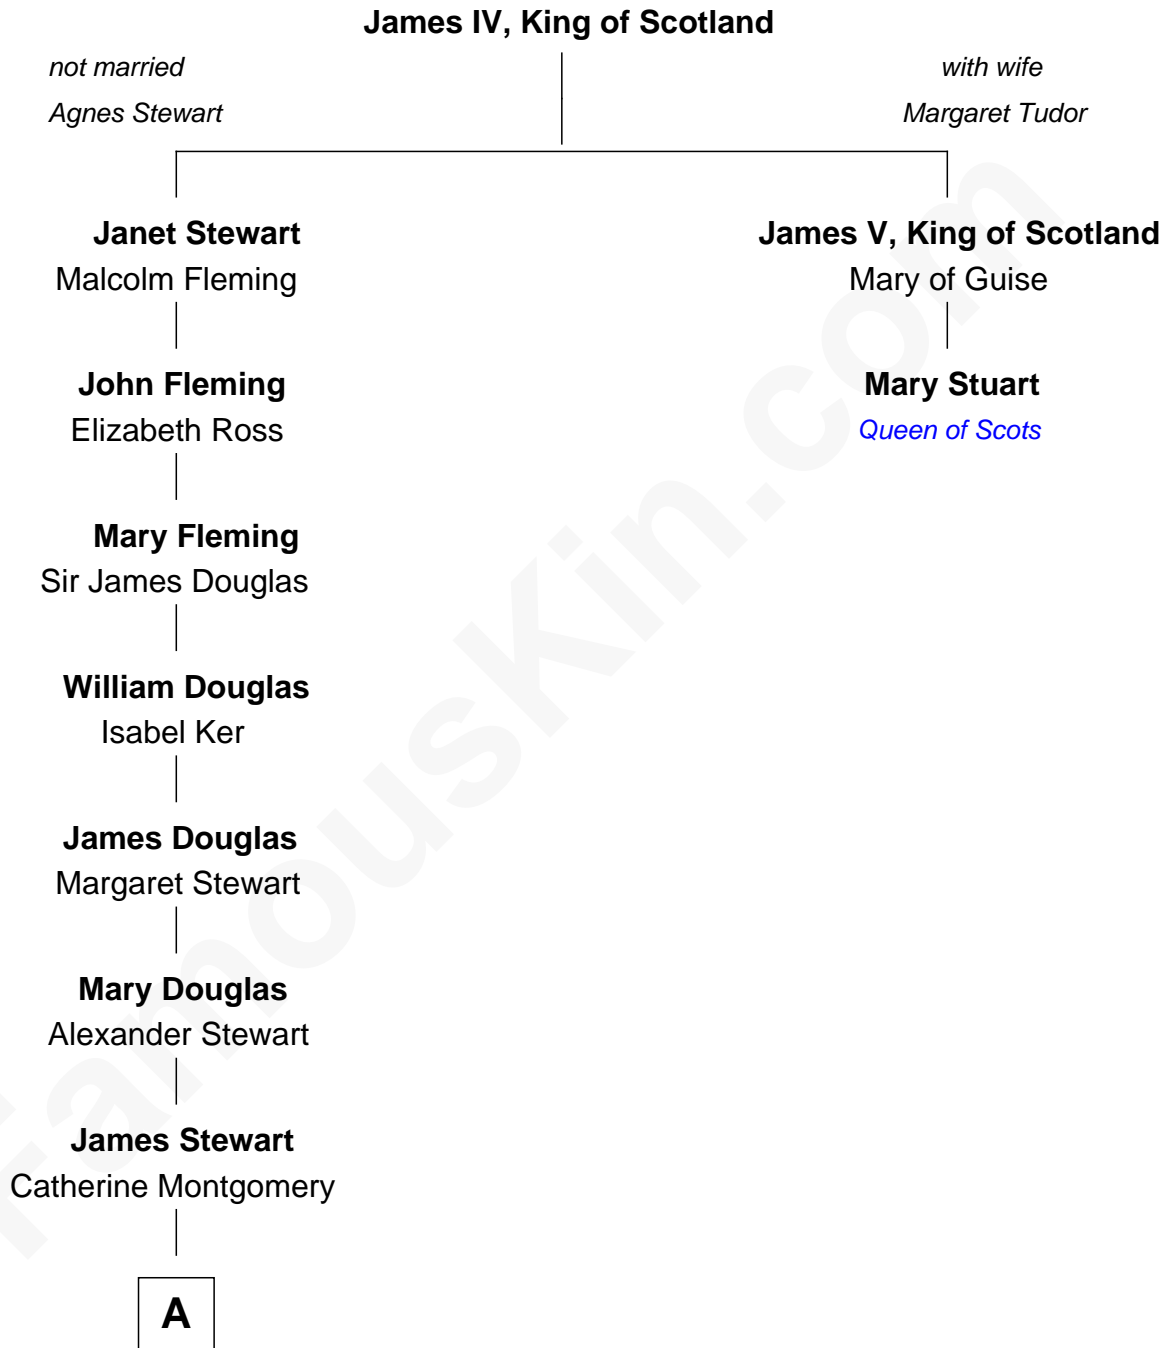

FamousKin.com Relationship Chart of

Guy Ritchie

British Filmmaker

1st cousin 13 times removed of

Mary Stuart

Queen of Scots

A

Alexander Stewart