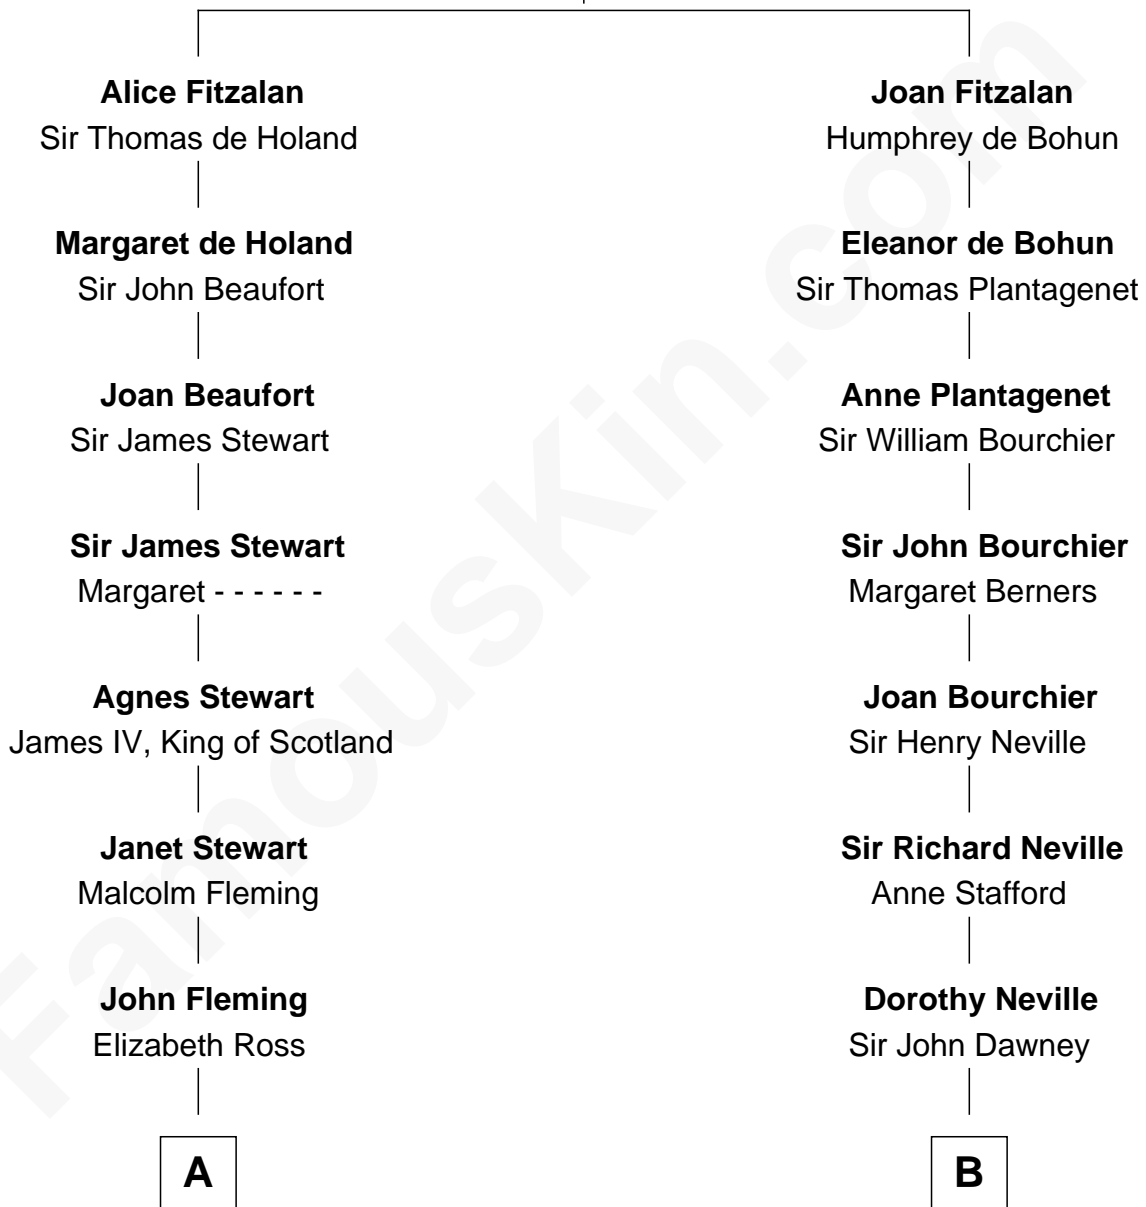

# FamousKin.com Relationship Chart of

**Guy Ritchie**

*British Filmmaker*

19th cousin 1 time removed of

**Jimmy Carter**

*39th U.S. President*

**Richard Fitzalan**  
Eleanor Plantagenet

**C**

**Doris Margaretta McLaughlin**

Stuart John Ritchie

**John Vivian Ritchie**

Amber Mary Parkinson

**Guy Ritchie**

*British Filmmaker*

**D**

**James E. Pratt**

Sophonra C. Cowan

**Nina Pratt**

William Archibald Carter

**Earl Carter**

Lillian Gordy

**Jimmy Carter**

*39th U.S. President*