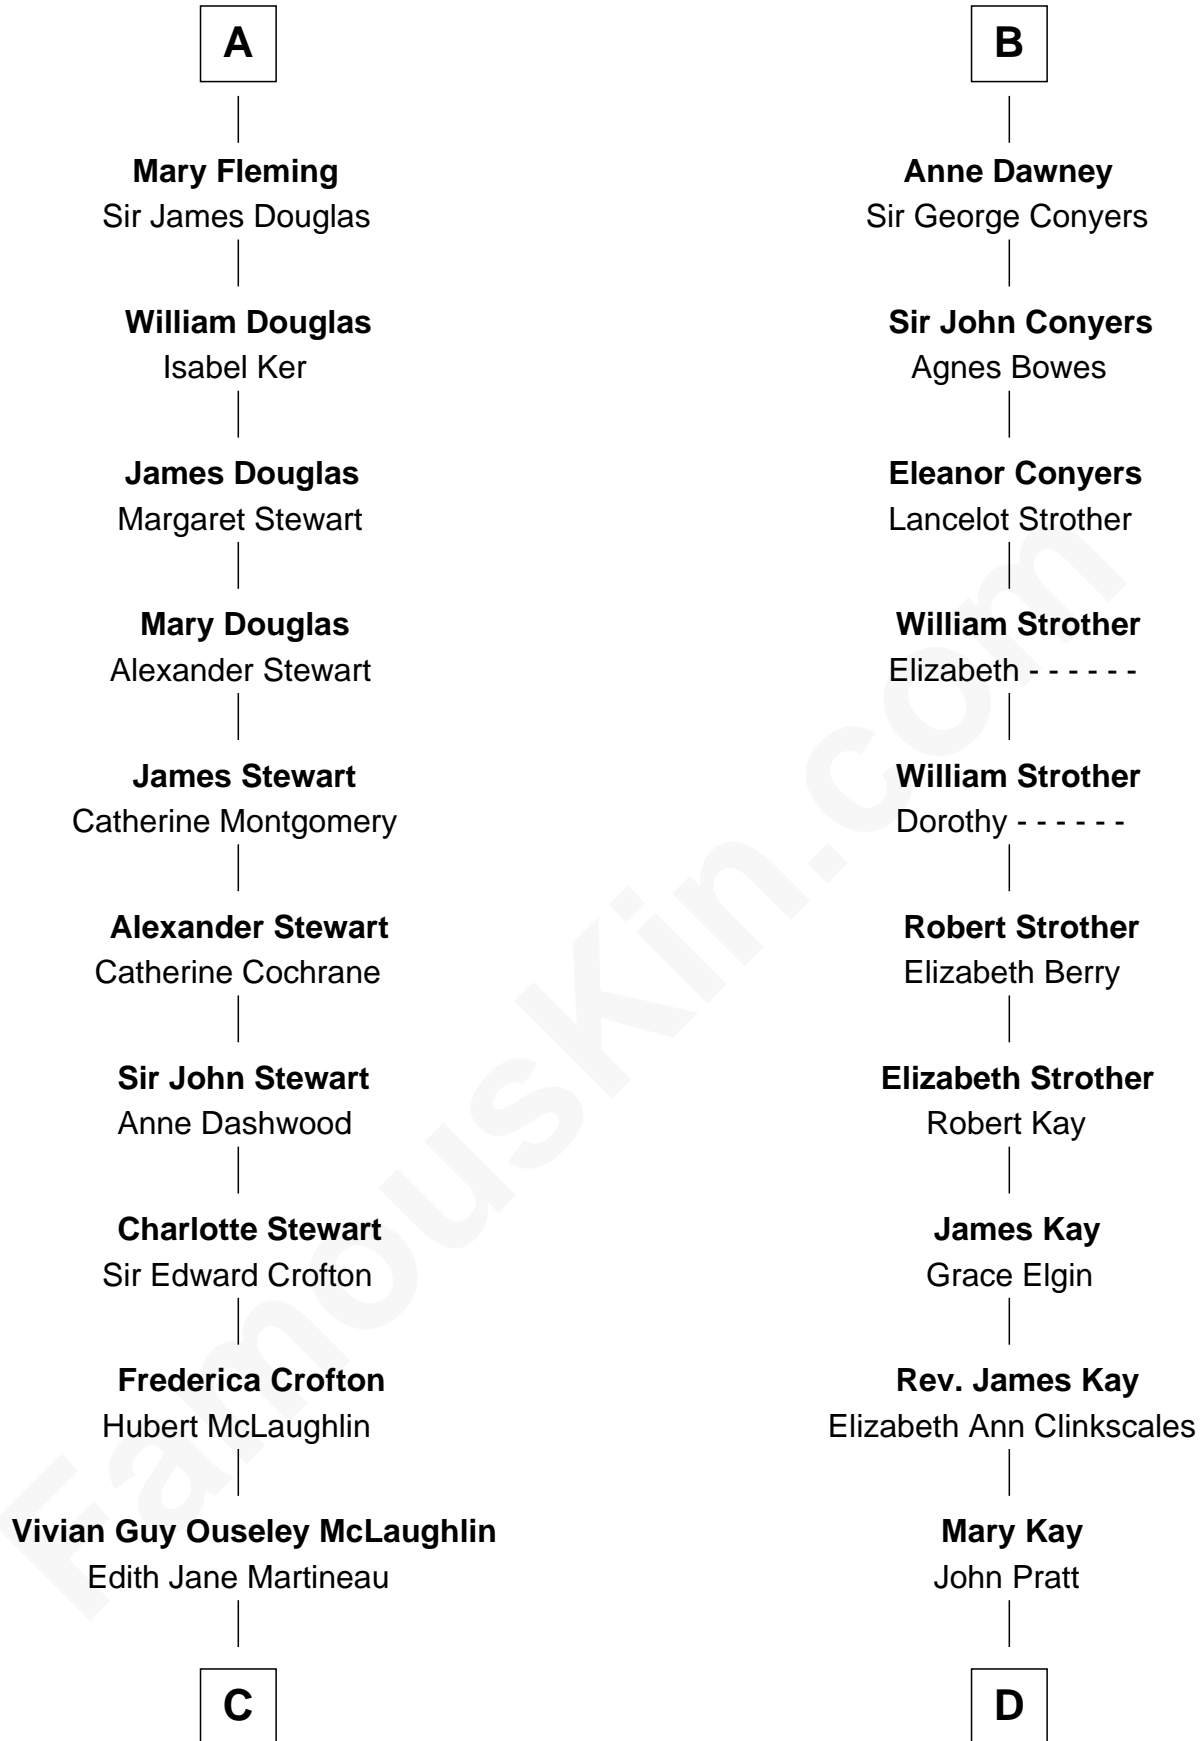

# FamousKin.com Relationship Chart of

**Guy Ritchie**

*British Filmmaker*

19th cousin 1 time removed of

**Jimmy Carter**

*39th U.S. President*

**Richard Fitzalan**  
Eleanor Plantagenet

**C**

**Doris Margaretta McLaughlin**

Stuart John Ritchie

**John Vivian Ritchie**

Amber Mary Parkinson

**Guy Ritchie**

*British Filmmaker*

**D**

**James E. Pratt**