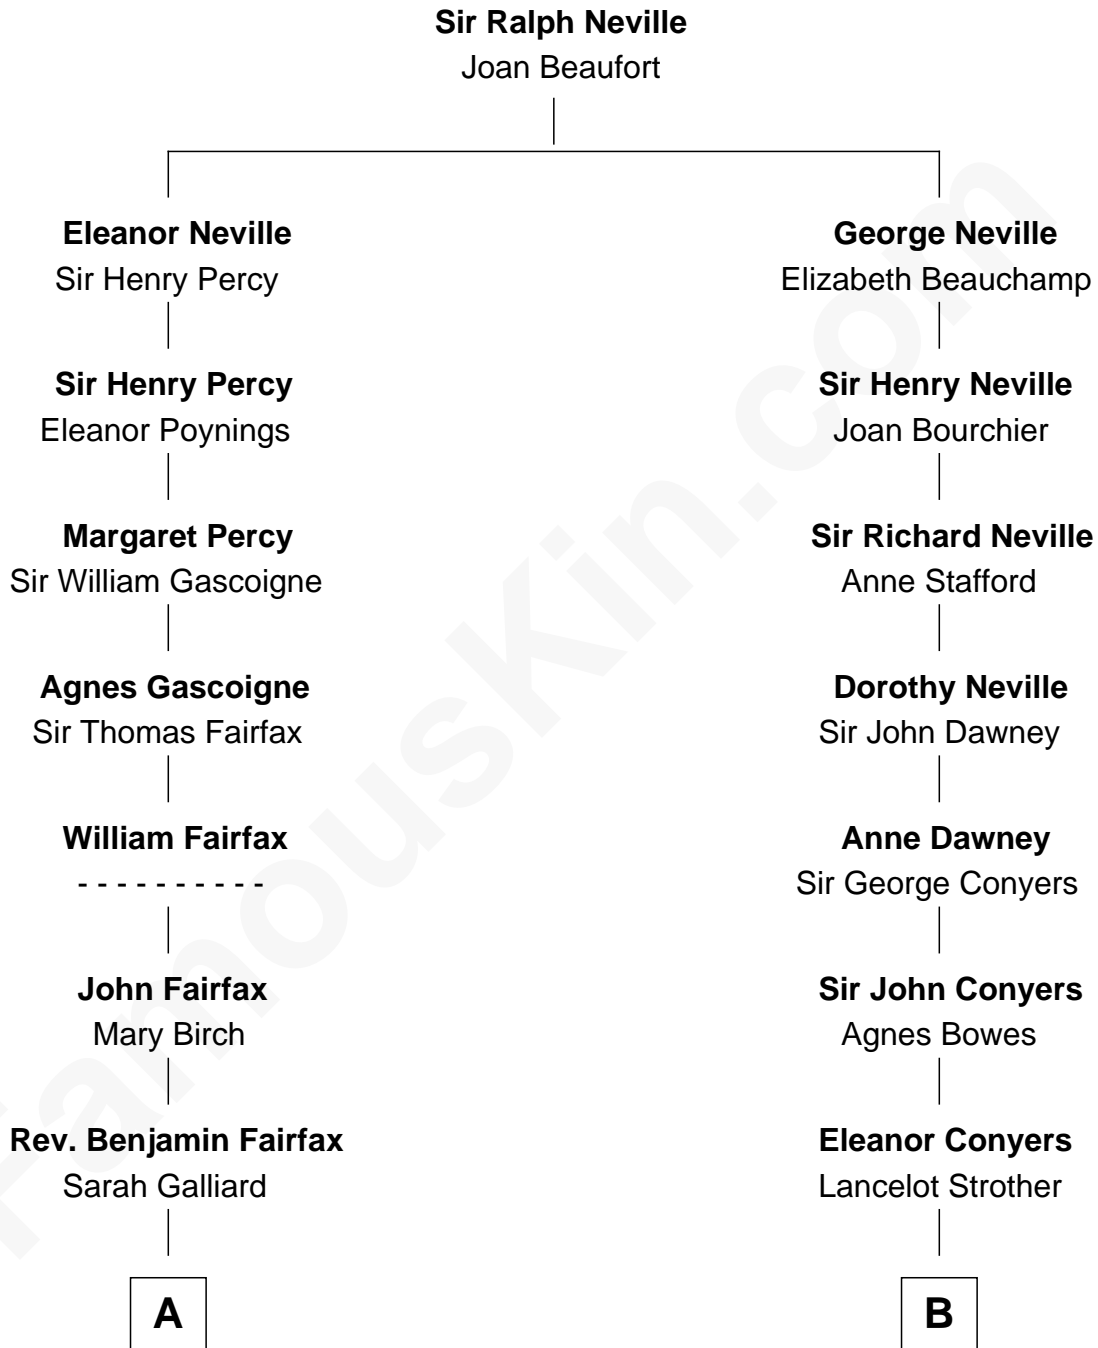

FamousKin.com Relationship Chart of

Guy Ritchie
British Filmmaker

17th cousin of

Jimmy Carter
39th U.S. President

Guy Ritchie photo by [Georges Biard](#) (CC BY-SA 3.0)