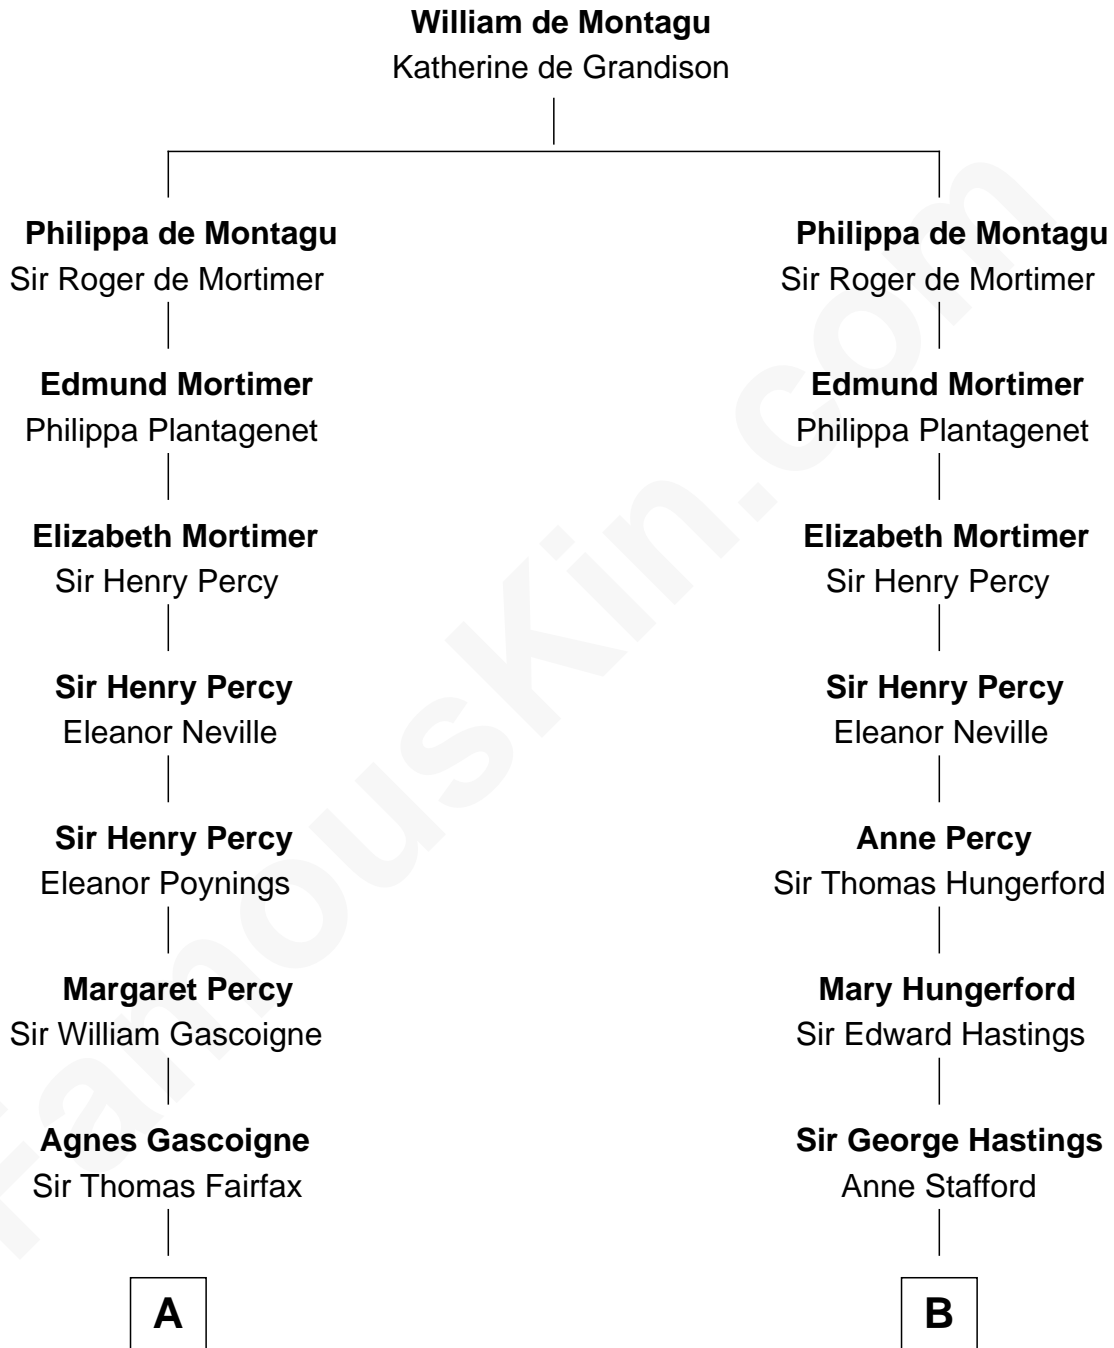

# FamousKin.com Relationship Chart of

**Guy Ritchie**

*British Filmmaker*

19th cousin 1 time removed of

**Sir Winston Churchill**

*Prime Minister of the United Kingdom*

**C**

**Edith Jane Martineau**  
Vivian Guy Ouseley McLaughlin

**Doris Margaretta McLaughlin**  
Stuart John Ritchie

**John Vivian Ritchie**  
Amber Mary Parkinson

**Guy Ritchie**  
*British Filmmaker*

**D**

**Sir John Winston Spencer-Churchill**  
Frances Anne Emily Vane

**Randolph Henry Spencer-Churchill**  
Jeanette Jerome

**Sir Winston Churchill**  
*Prime Minister of the United Kingdom*