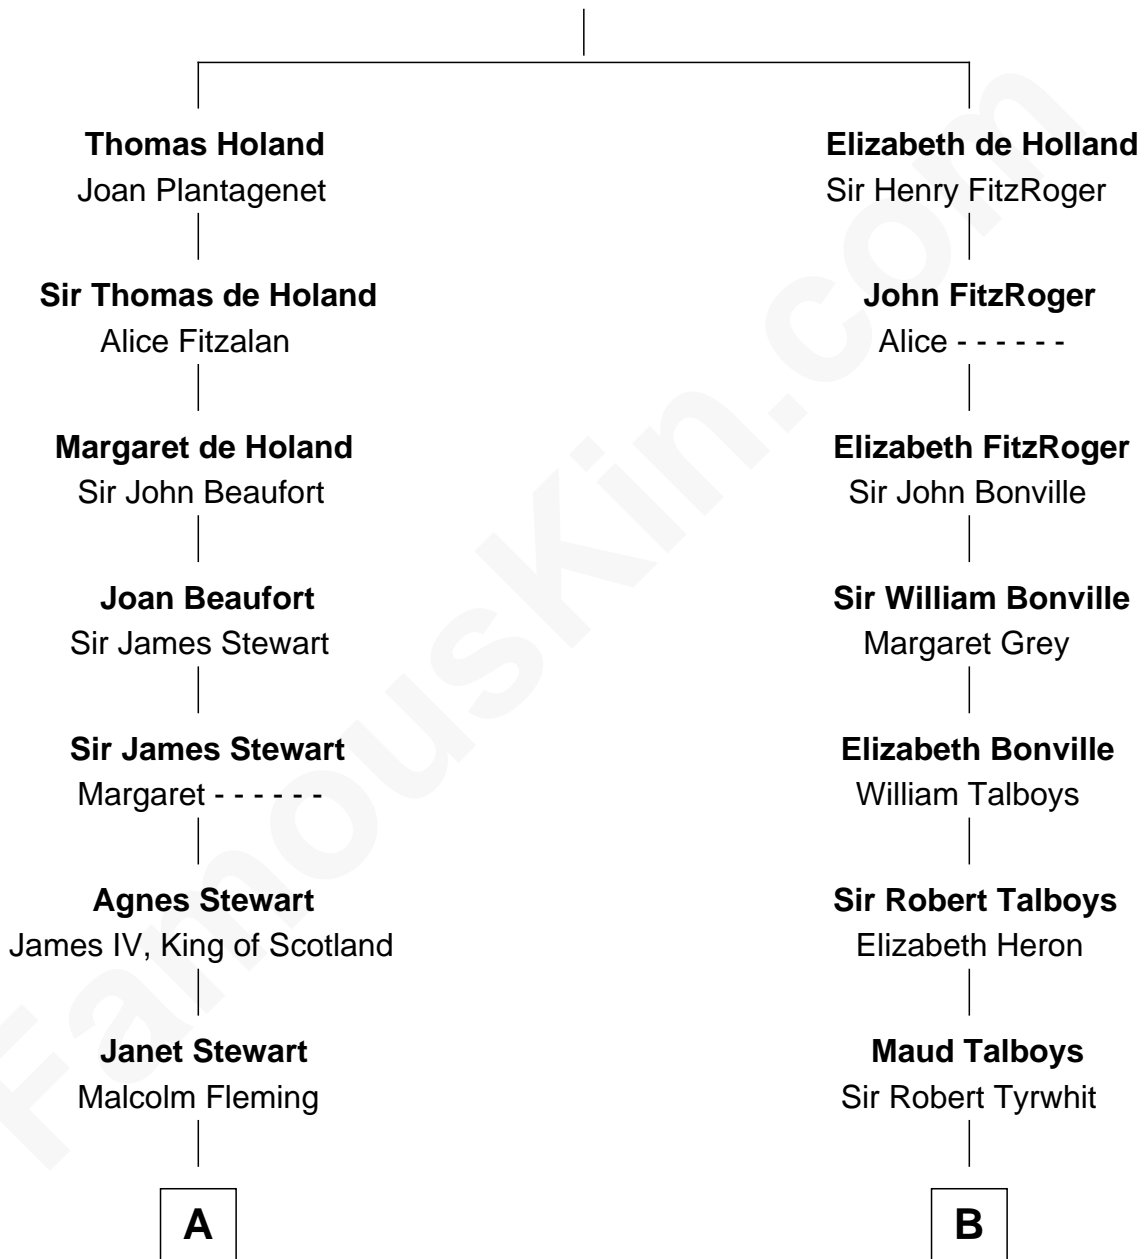

FamousKin.com Relationship Chart of

Guy Ritchie

British Filmmaker

20th cousin of

Mitt Romney

70th Governor of Massachusetts

Sir Robert de Holland

Maude la Zouche

C

Vivian Guy Ouseley McLaughlin

Edith Jane Martineau

Doris Margaretta McLaughlin

Stuart John Ritchie

John Vivian Ritchie

Amber Mary Parkinson

Guy Ritchie

British Filmmaker

D

Charles Edward Robison

Rosetta Mary Berry

Alma Luella Robison

Harold Arundel LaFount

Lenore Emily LaFount

George Wilcken Romney