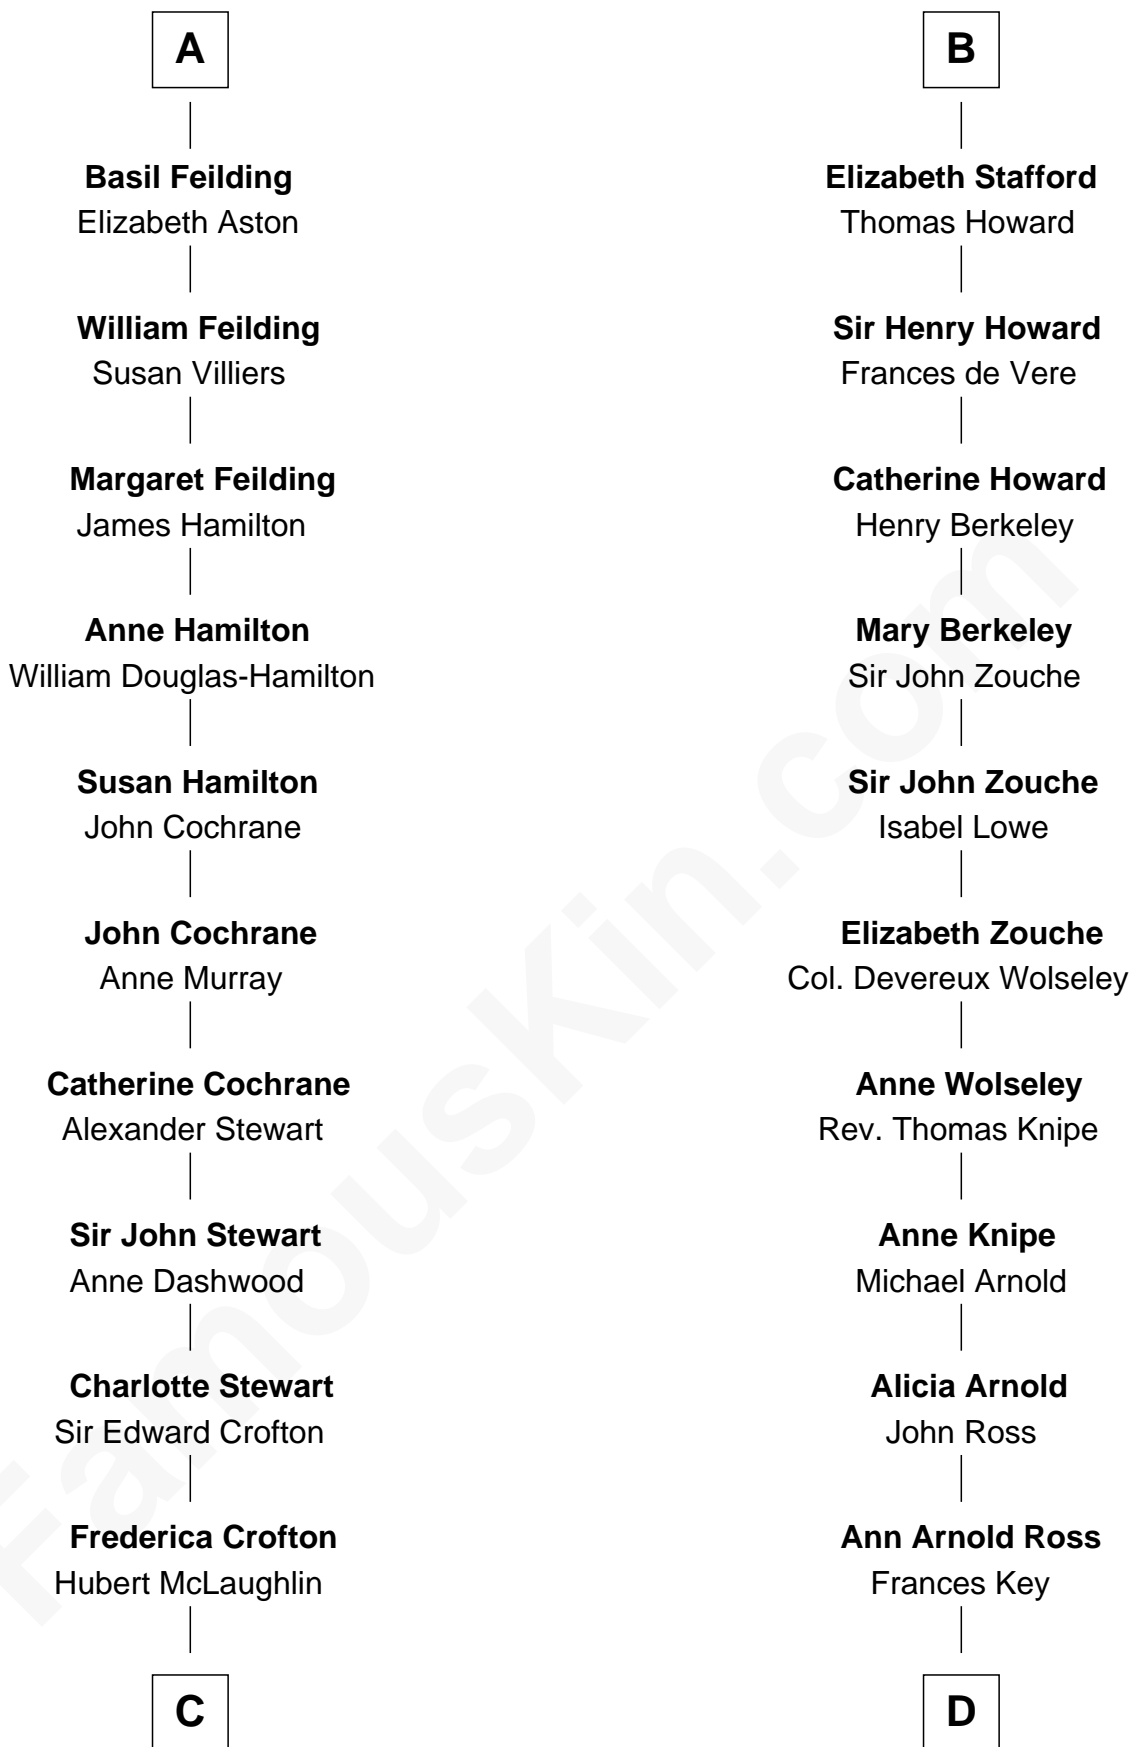

FamousKin.com Relationship Chart of

Guy Ritchie

British Filmmaker

18th cousin 2 times removed of

Francis Scott Key

Author of "The Star Spangled Banner"

Sir John Delabere

C

Vivian Guy Ouseley McLaughlin

Edith Jane Martineau

Doris Margaretta McLaughlin

Stuart John Ritchie

John Vivian Ritchie

Amber Mary Parkinson

Guy Ritchie

British Filmmaker

D

John Ross Key

Anne Phebe Penn Dagworthy Charlton

Francis Scott Key

Author of "The Star Spangled Banner"