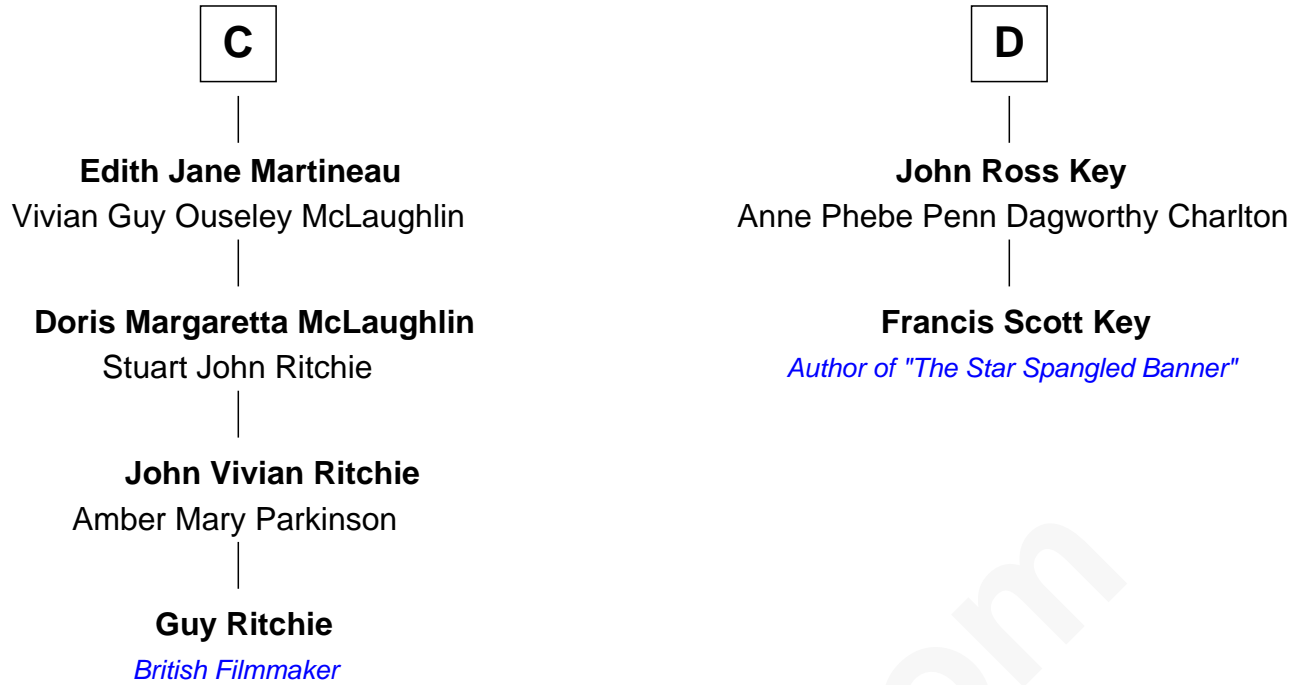

FamousKin.com Relationship Chart of

Guy Ritchie

British Filmmaker

18th cousin 2 times removed of

Francis Scott Key

Author of "The Star Spangled Banner"

Eudo la Zouche
Milicent de Cantilupe

Eve la Zouche
Sir Maurice de Berkeley

Thomas de Berkeley
Katherine de Clyvedon

Sir John Berkeley
Elizabeth Betteshorne

Eleanor Berkeley
Sir Richard Poynings

Eleanor Poynings
Sir Henry Percy

Margaret Percy
Sir William Gascoigne

Agnes Gascoigne
Sir Thomas Fairfax

A

Eve la Zouche
Sir Maurice de Berkeley

Thomas de Berkeley
Katherine de Clyvedon

Sir John Berkeley
Elizabeth Betteshorne

Eleanor Berkeley
Sir Richard Poynings

Eleanor Poynings
Sir Henry Percy

Henry Percy
Maud Herbert

Eleanor Percy
Edward Stafford

B

FamousKin.com