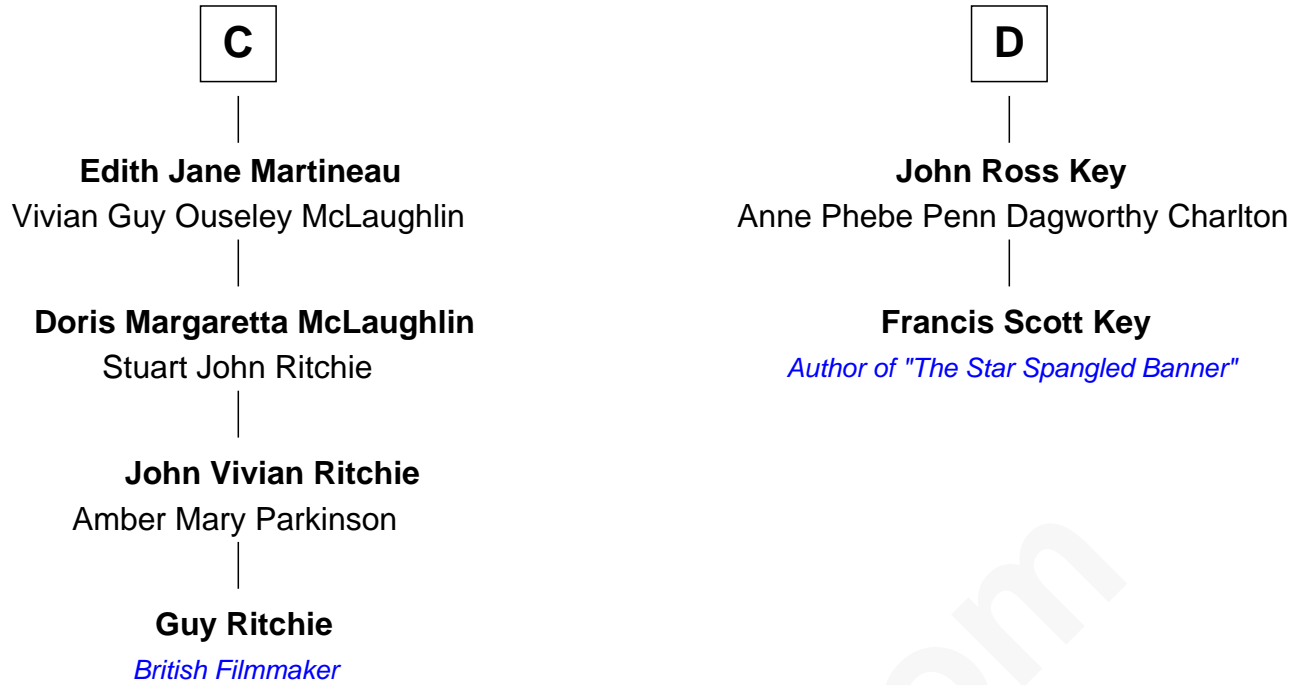

FamousKin.com Relationship Chart of

Guy Ritchie

British Filmmaker

18th cousin 2 times removed of

Francis Scott Key

Author of "The Star Spangled Banner"

Sir Thomas de Berkeley

Joan de Ferrers

Eleanor Poynings

Sir Henry Percy

Margaret Percy

Sir William Gascoigne

Agnes Gascoigne

Sir Thomas Fairfax

A

Sir Maurice de Berkeley

Eve la Zouche

Thomas de Berkeley

Katherine de Clyvedon

Sir John Berkeley

Elizabeth Betteshorne

Eleanor Berkeley

Sir Richard Poynings

Eleanor Poynings

Sir Henry Percy

Henry Percy

Maud Herbert

Eleanor Percy

Edward Stafford

B

FamousKin.com