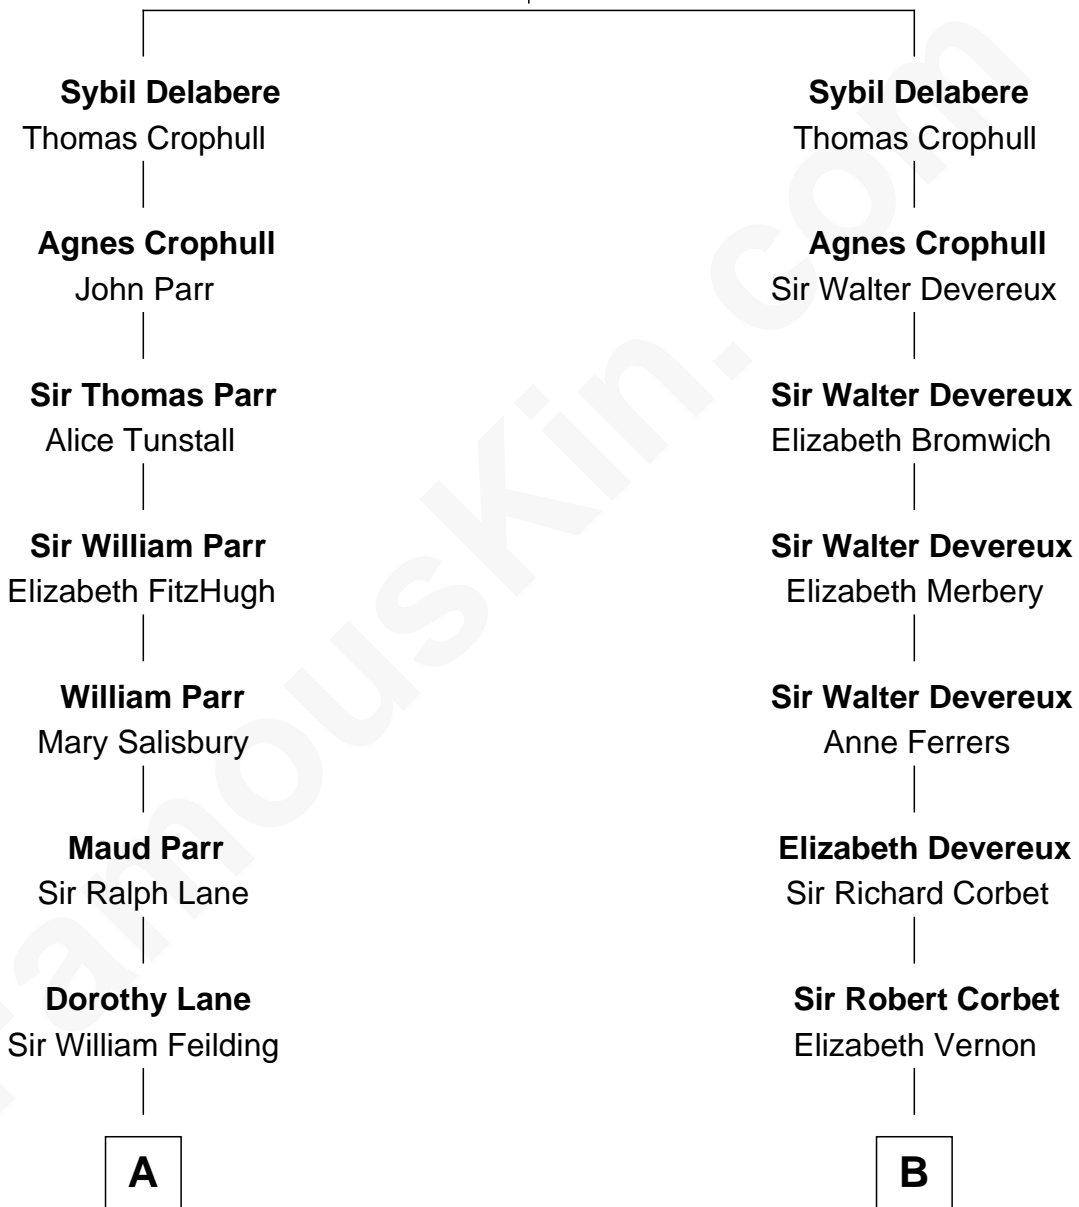

FamousKin.com Relationship Chart of

Guy Ritchie

British Filmmaker

20th cousin 1 time removed of

Nelson Rockefeller

41st U.S. Vice-President

Sir John Delabere

C

Vivian Guy Ouseley McLaughlin

Edith Jane Martineau

Doris Margaretta McLaughlin

Stuart John Ritchie

John Vivian Ritchie

Amber Mary Parkinson

Guy Ritchie

British Filmmaker

Abby Greene Aldrich

Nelson Rockefeller

41st U.S. Vice-President