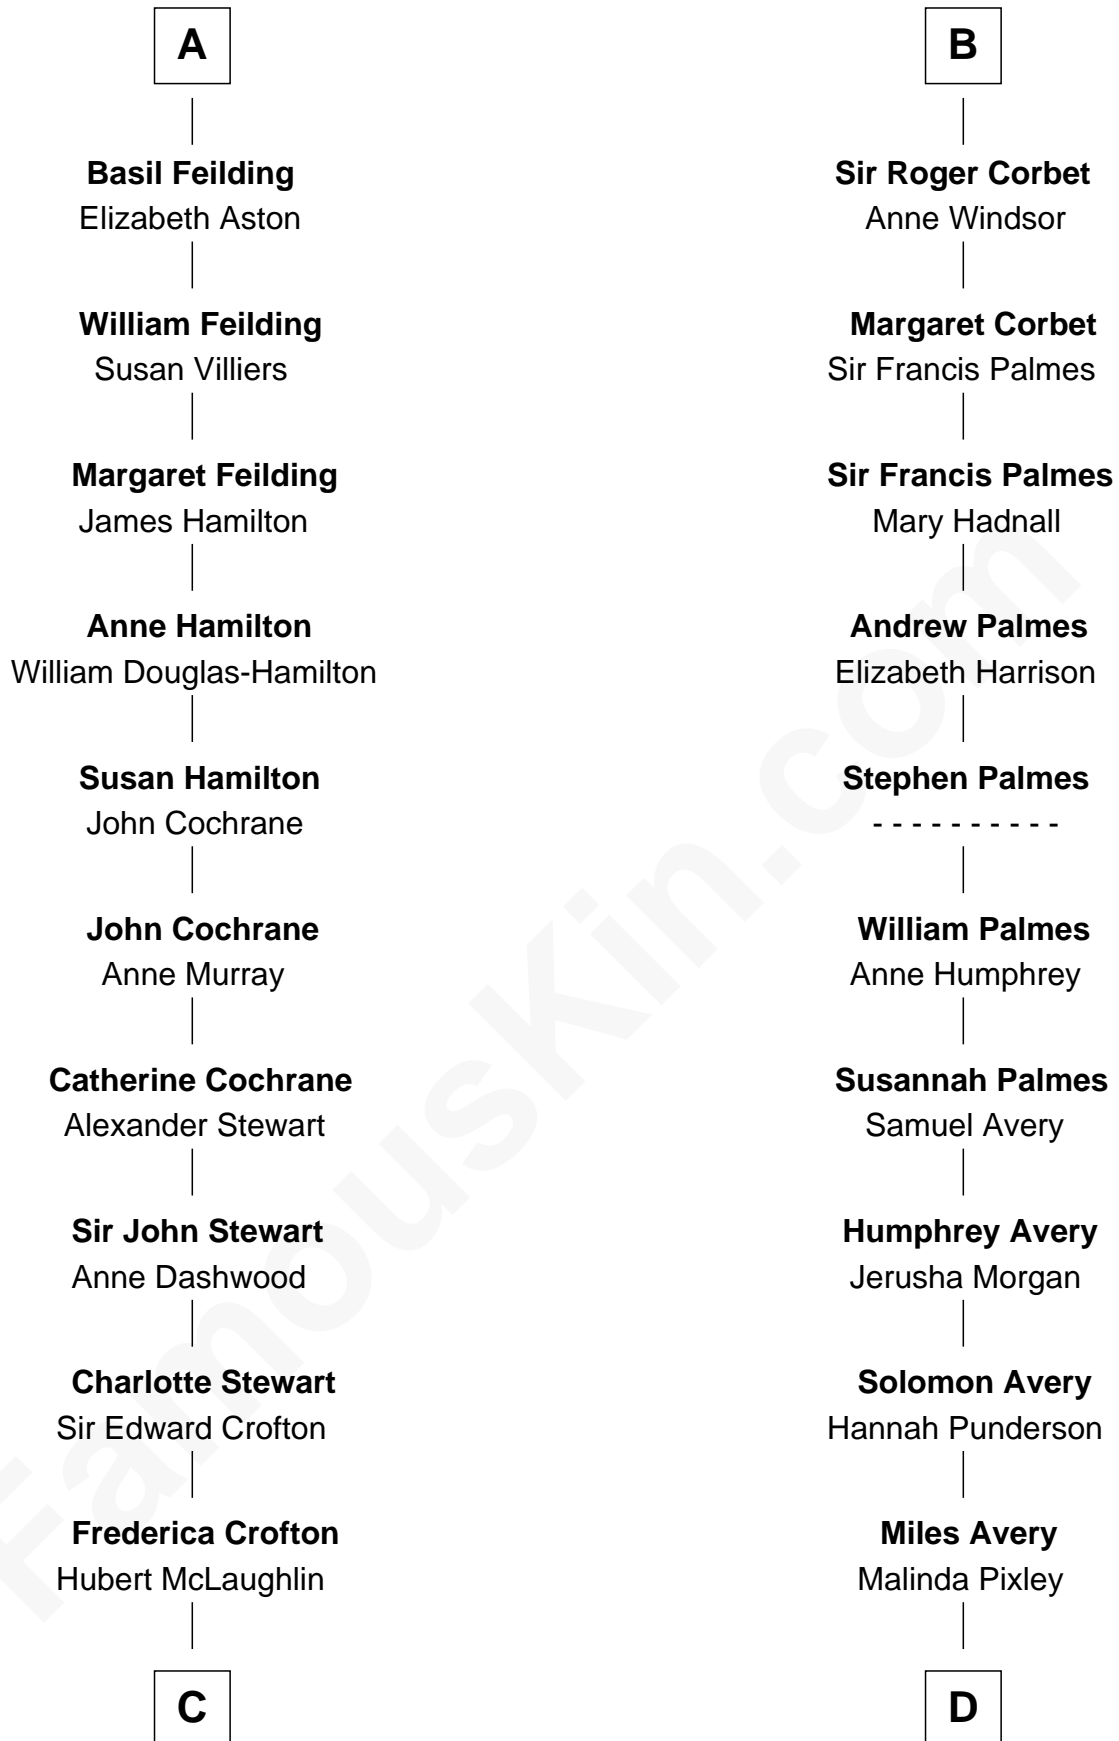

FamousKin.com Relationship Chart of

Guy Ritchie

British Filmmaker

20th cousin 1 time removed of

Nelson Rockefeller

41st U.S. Vice-President

Sir John Delabere

C

Vivian Guy Ouseley McLaughlin

Edith Jane Martineau

Doris Margaretta McLaughlin

Stuart John Ritchie

John Vivian Ritchie

Amber Mary Parkinson

Guy Ritchie

British Filmmaker