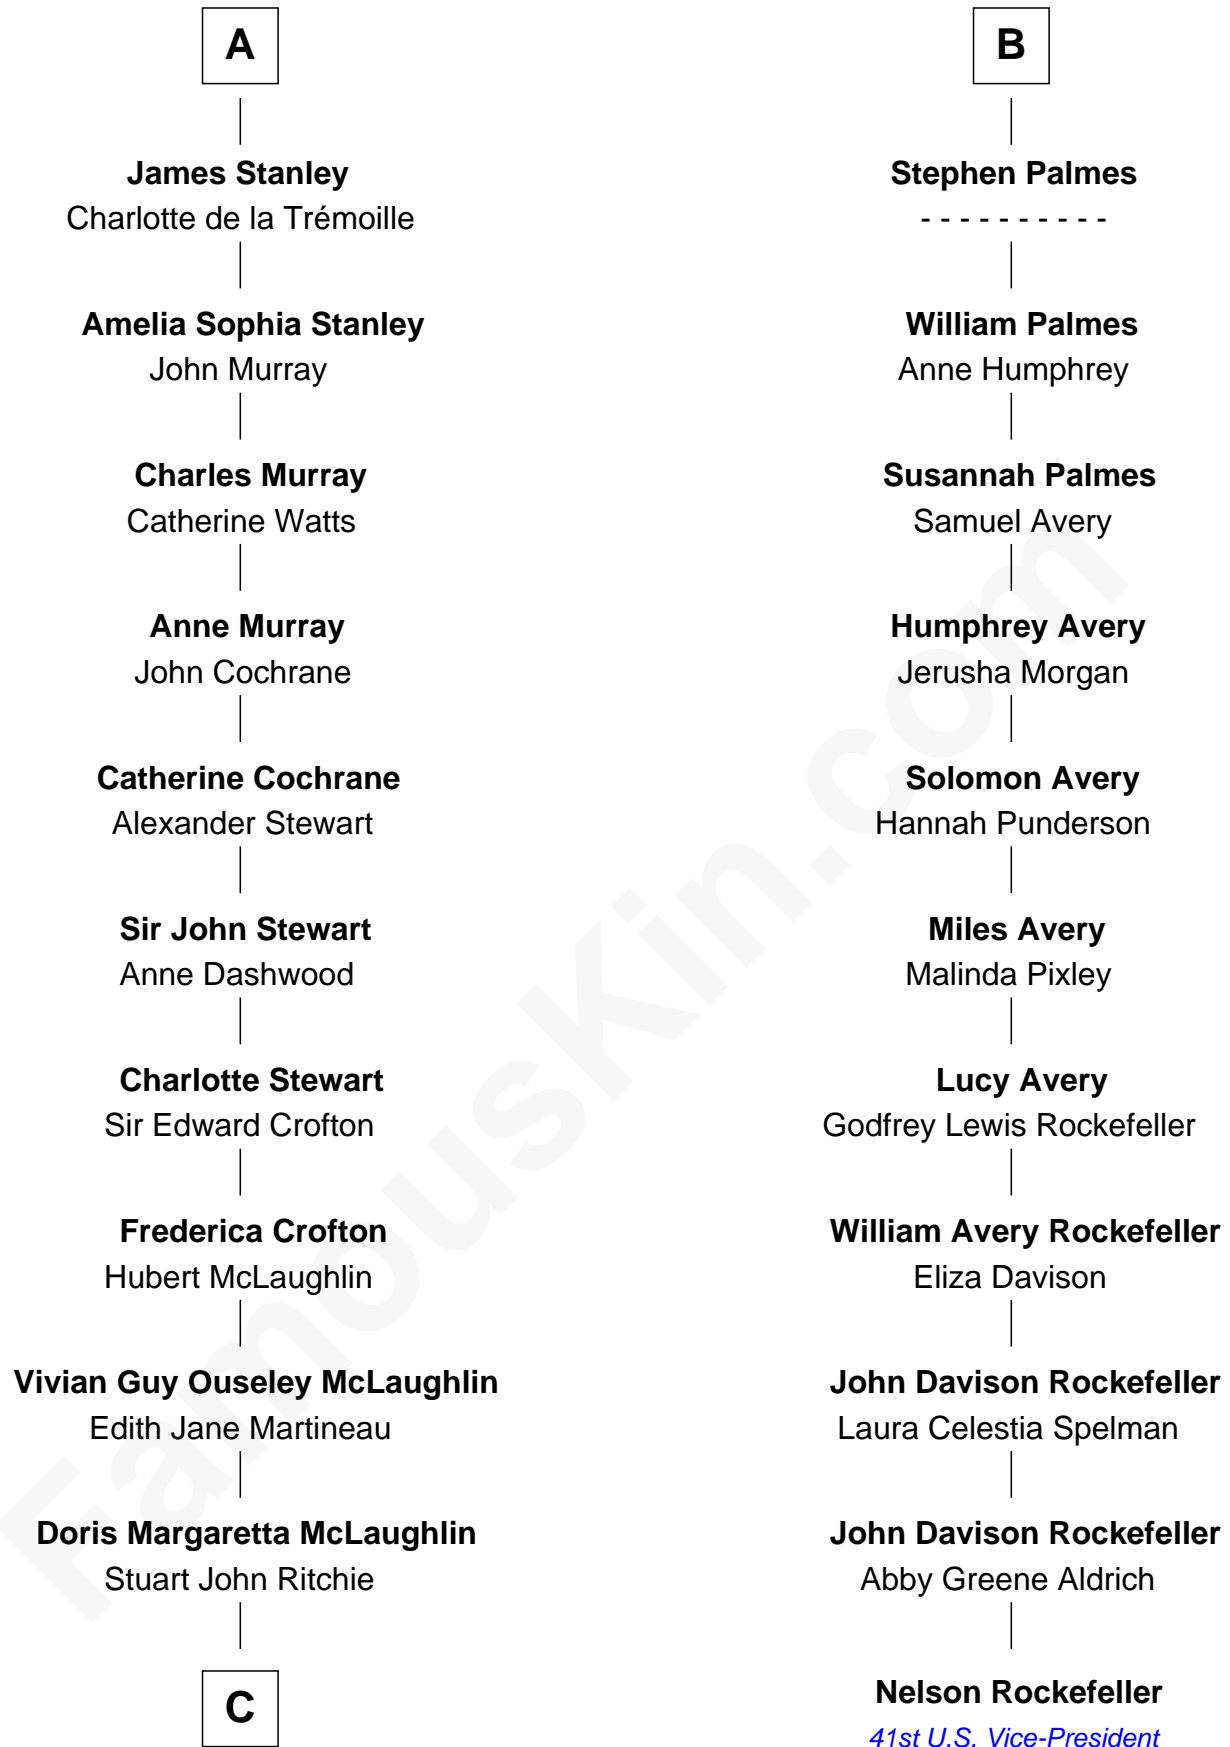

FamousKin.com Relationship Chart of

Guy Ritchie

British Filmmaker

17th cousin 1 time removed of

Nelson Rockefeller

41st U.S. Vice-President

C

—
John Vivian Ritchie
Amber Mary Parkinson