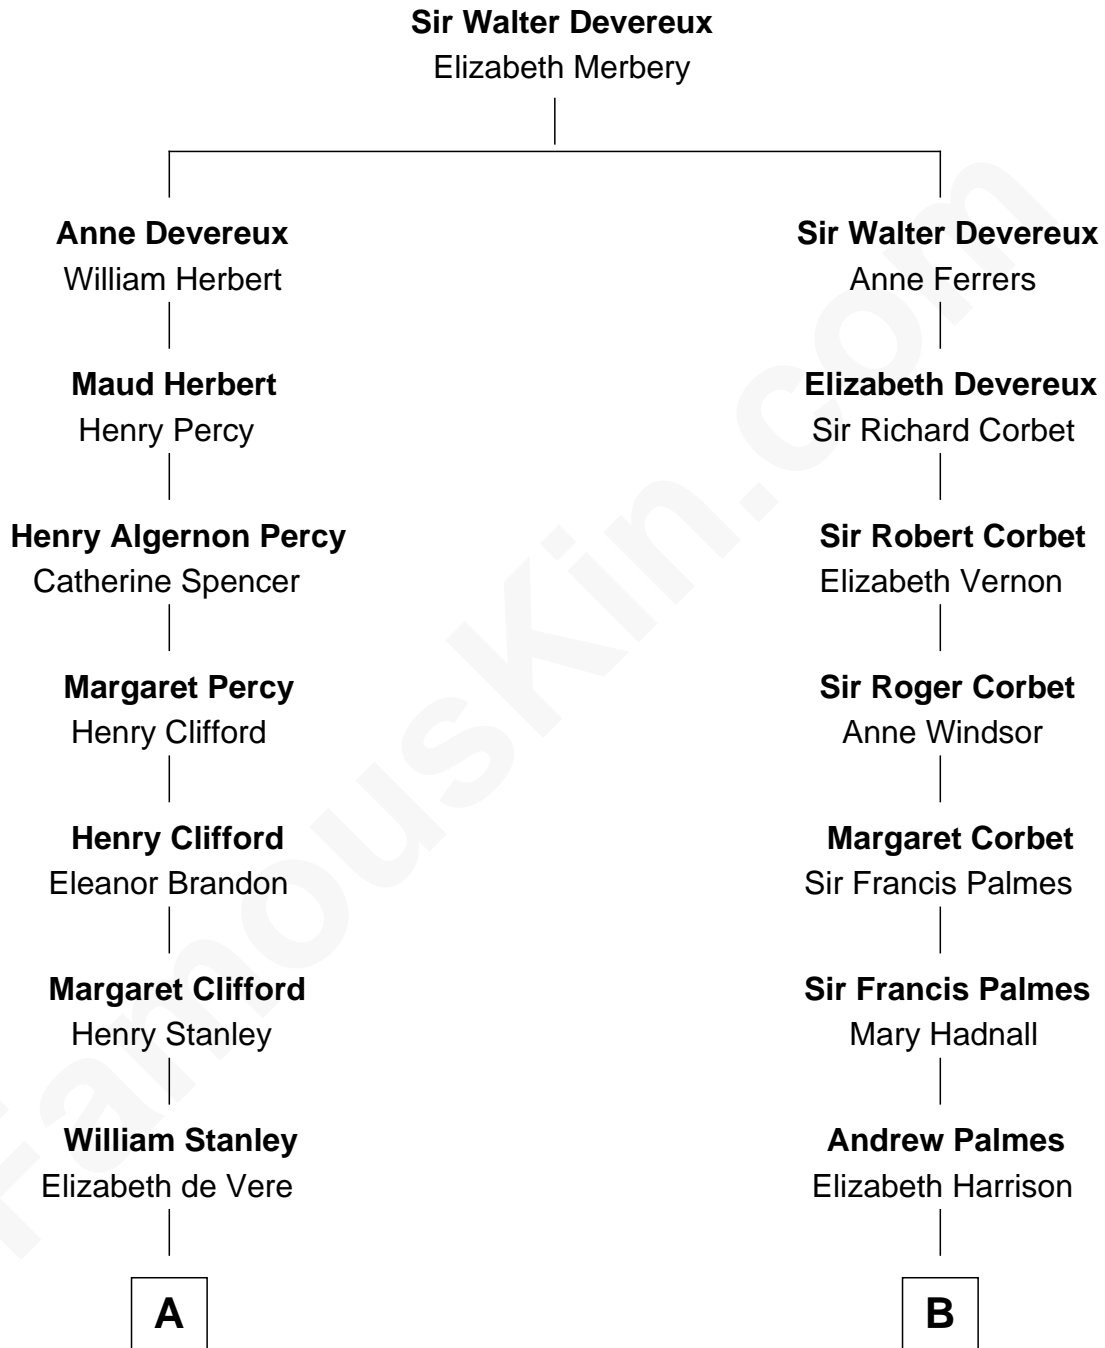

FamousKin.com Relationship Chart of

Guy Ritchie

British Filmmaker

17th cousin 1 time removed of

Nelson Rockefeller

41st U.S. Vice-President

C

—
John Vivian Ritchie
Amber Mary Parkinson

—
Guy Ritchie
British Filmmaker

FamousKin.com