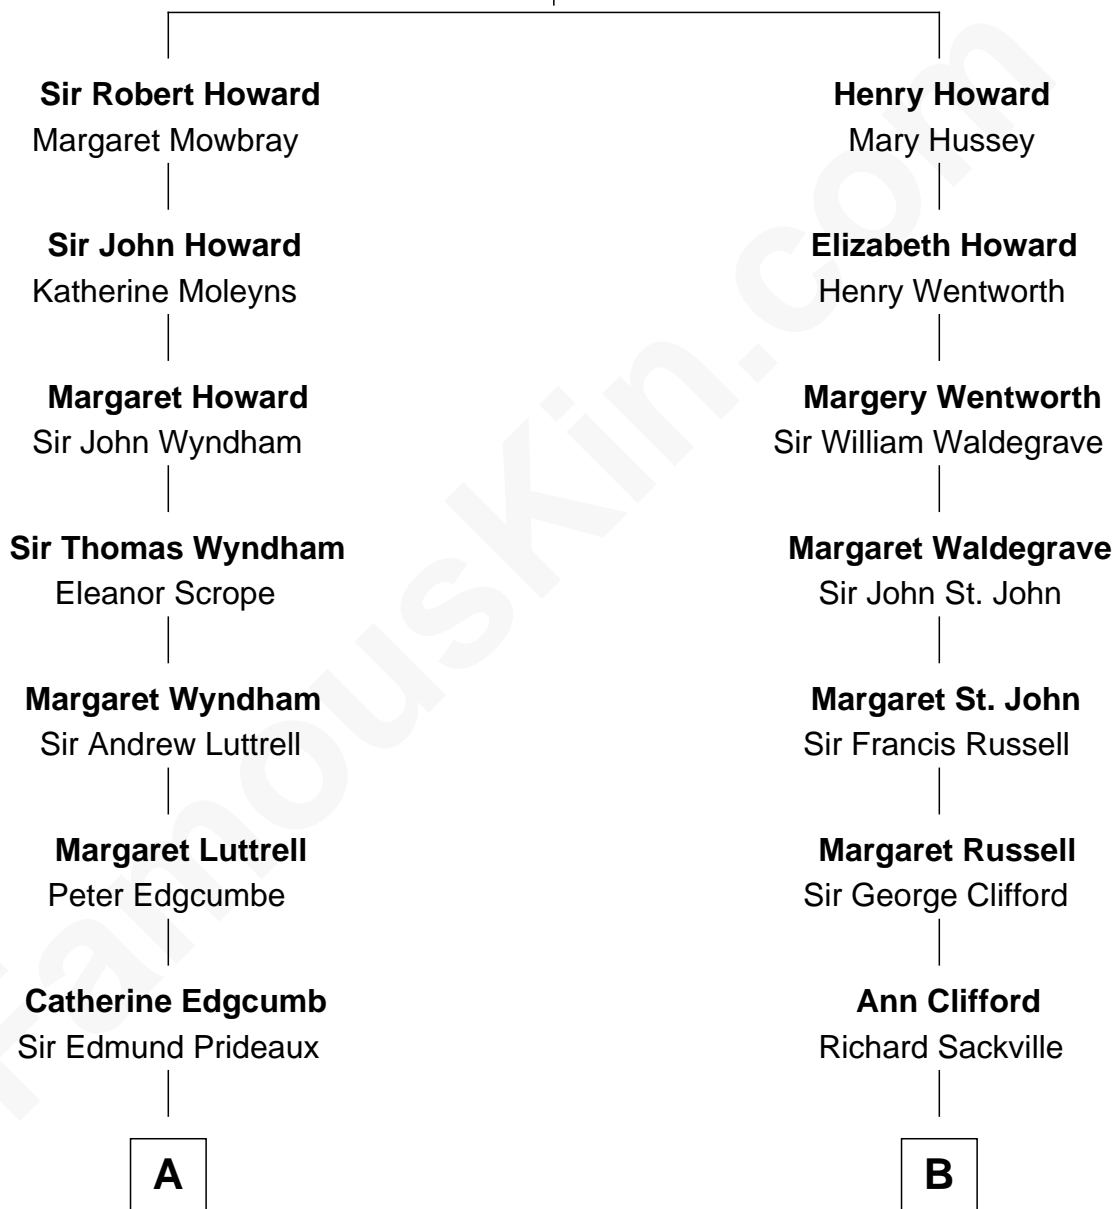

FamousKin.com Relationship Chart of

Guy Ritchie

British Filmmaker

17th cousin 1 time removed of

Camilla Parker Bowles

Queen Consort of the United Kingdom

Sir John Howard

Alice Tendring

C

—
John Vivian Ritchie
Amber Mary Parkinson

—
Guy Ritchie
British Filmmaker

FamousKin.com