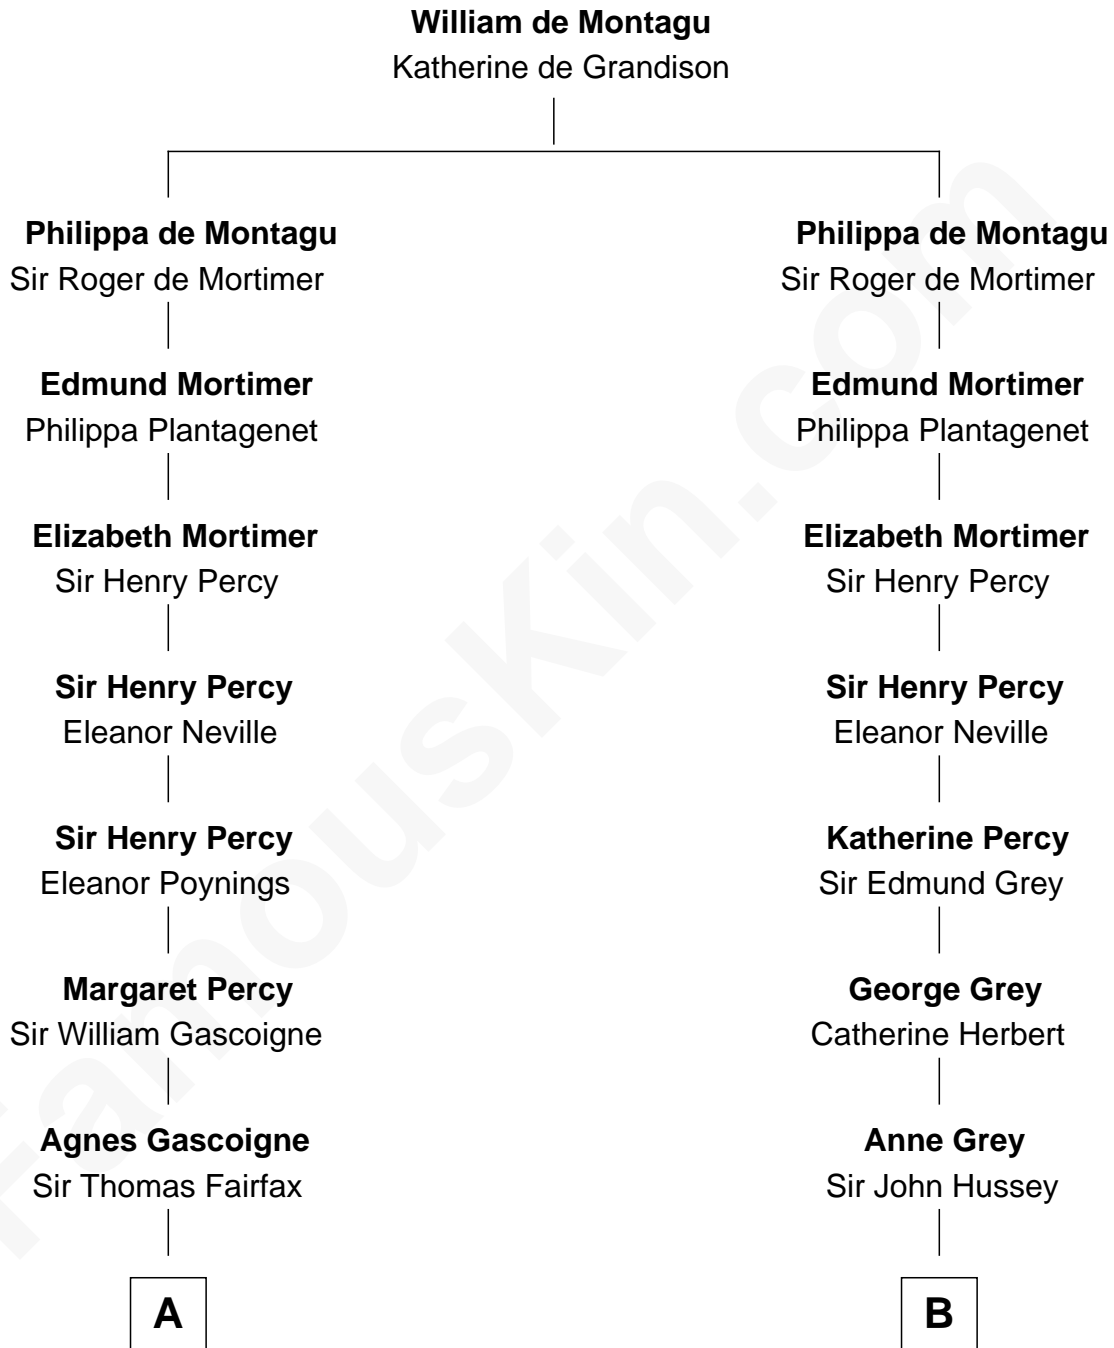

# FamousKin.com Relationship Chart of

**Guy Ritchie**  
*British Filmmaker*

20th cousin of

**Camilla Parker Bowles**  
*Queen Consort of the United Kingdom*

**C**

**Edith Jane Martineau**  
Vivian Guy Ouseley McLaughlin

**Doris Margaretta McLaughlin**  
Stuart John Ritchie

**John Vivian Ritchie**  
Amber Mary Parkinson

**Guy Ritchie**  
*British Filmmaker*

**D**

**George Keppel**  
Alice Frederica Edmonstone

**Sonia Rosemary Keppel**  
Roland Calvert Cubitt