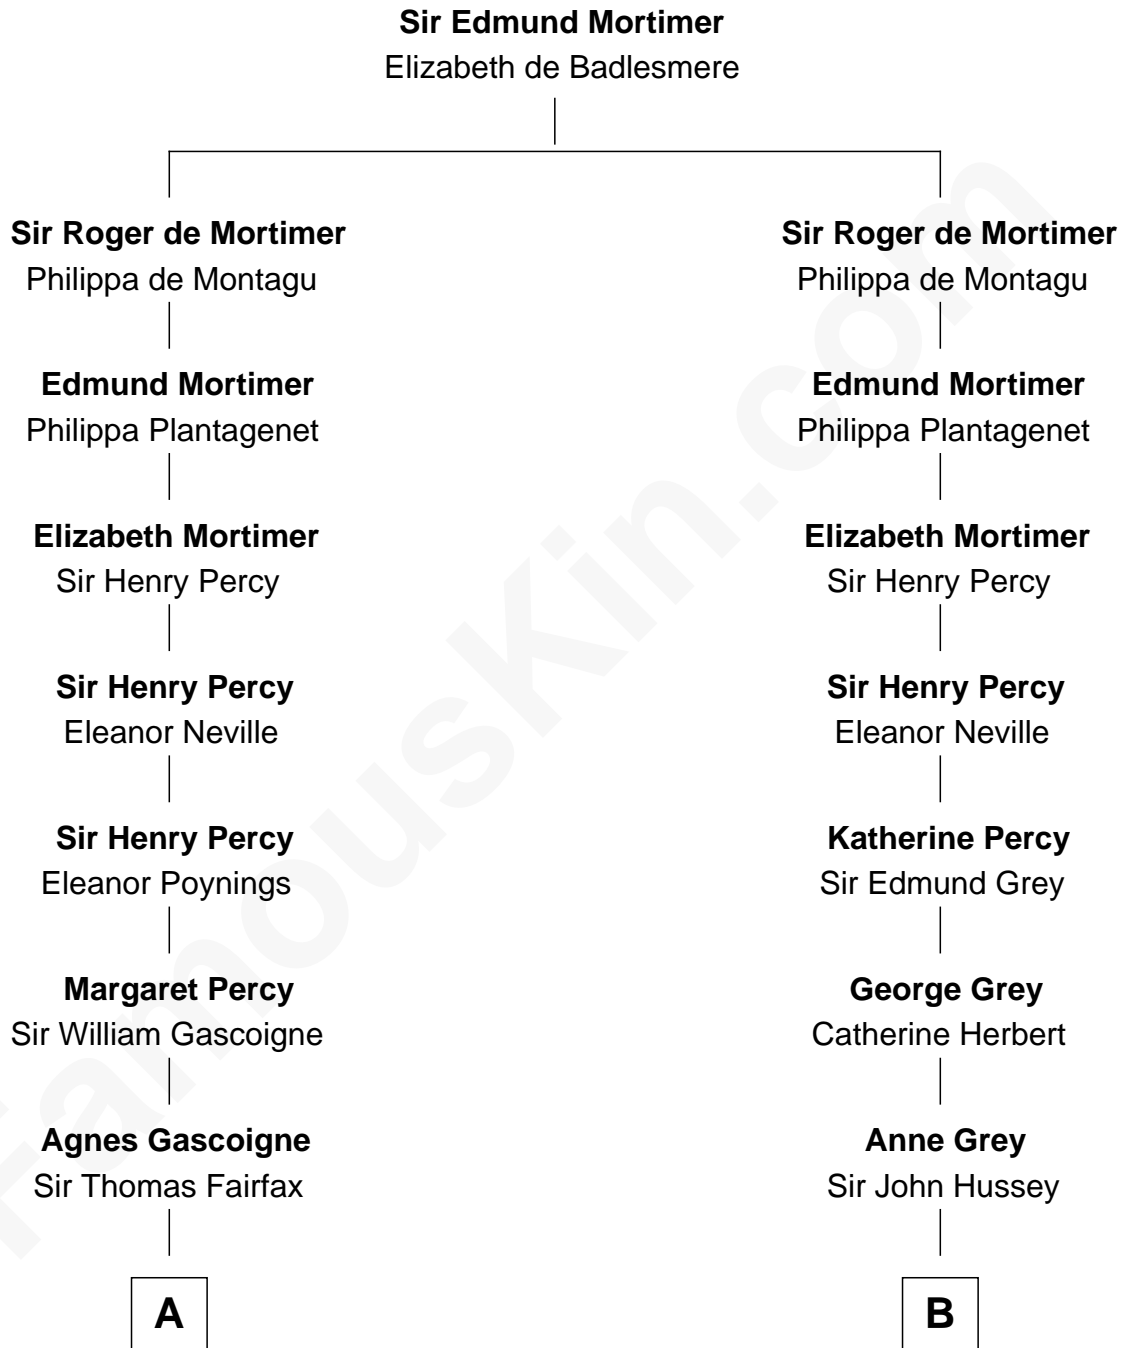

FamousKin.com Relationship Chart of

Guy Ritchie
British Filmmaker

20th cousin of

Camilla Parker Bowles
Queen Consort of the United Kingdom

C

Edith Jane Martineau
Vivian Guy Ouseley McLaughlin

Doris Margaretta McLaughlin
Stuart John Ritchie

John Vivian Ritchie
Amber Mary Parkinson

Guy Ritchie
British Filmmaker

D

George Keppel
Alice Frederica Edmonstone

Sonia Rosemary Keppel
Roland Calvert Cubitt

Rosalind Maud Cubitt
Bruce Middleton Hope Shand